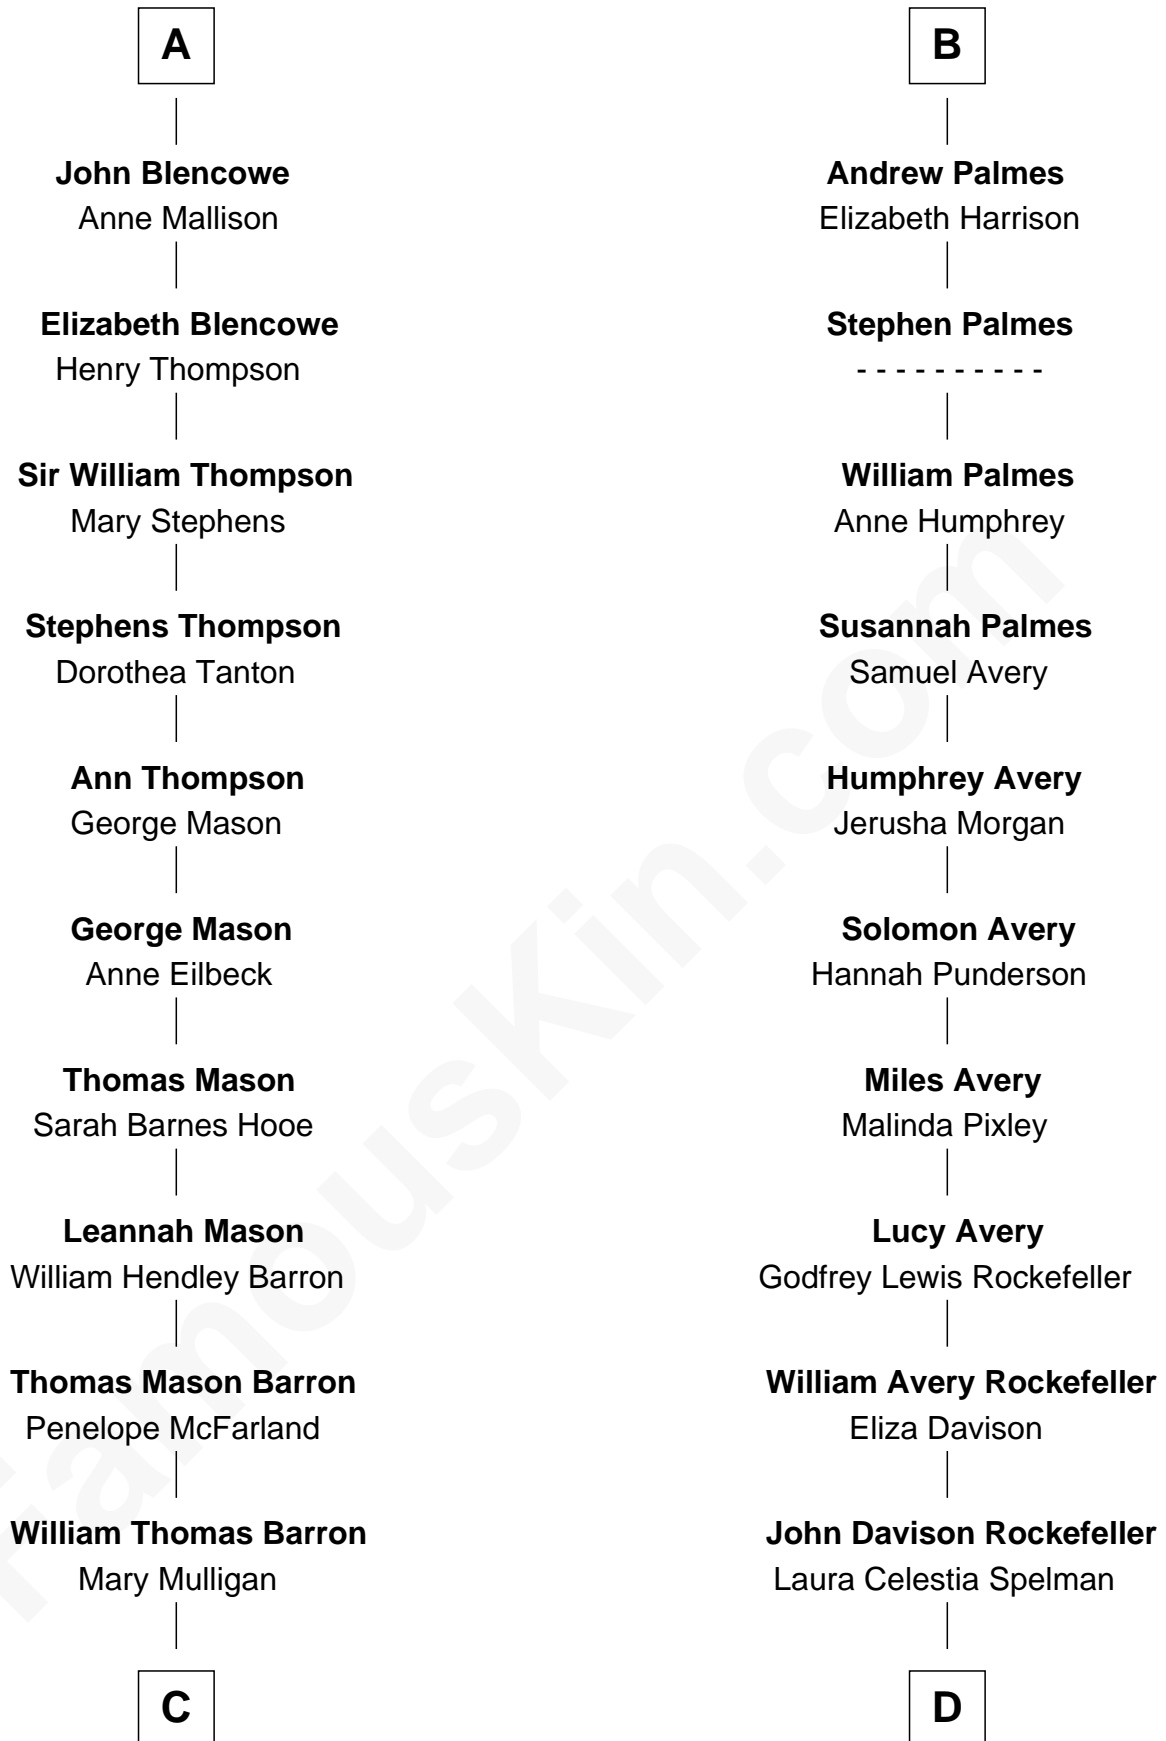

## Relationship Chart of Paris Hilton

*Socialite and TV Personality*

18th cousin 2 times removed of

**Nelson Rockefeller**

*41st U.S. Vice-President*

**Sir Walter Blount**

Sancha de Ayala

**Constance Blount**

Anthony Blencowe

**Richard Blencowe**

Apollonia Tolson

**Sir Henry Blencowe**

Grace Sandford

**A**

**Sir Thomas Blount**

Margaret de Gresley

**Sir Walter Blount**

Helena Byron

**Sir William Blount**

Margaret Echyngham

**Elizabeth Blount**

Sir Andrews de Windsor

**Anne Windsor**

Sir Roger Corbet

**Margaret Corbet**

Sir Francis Palmes

**Sir Francis Palmes**

Mary Hadnall

**B**

FamousKin.com