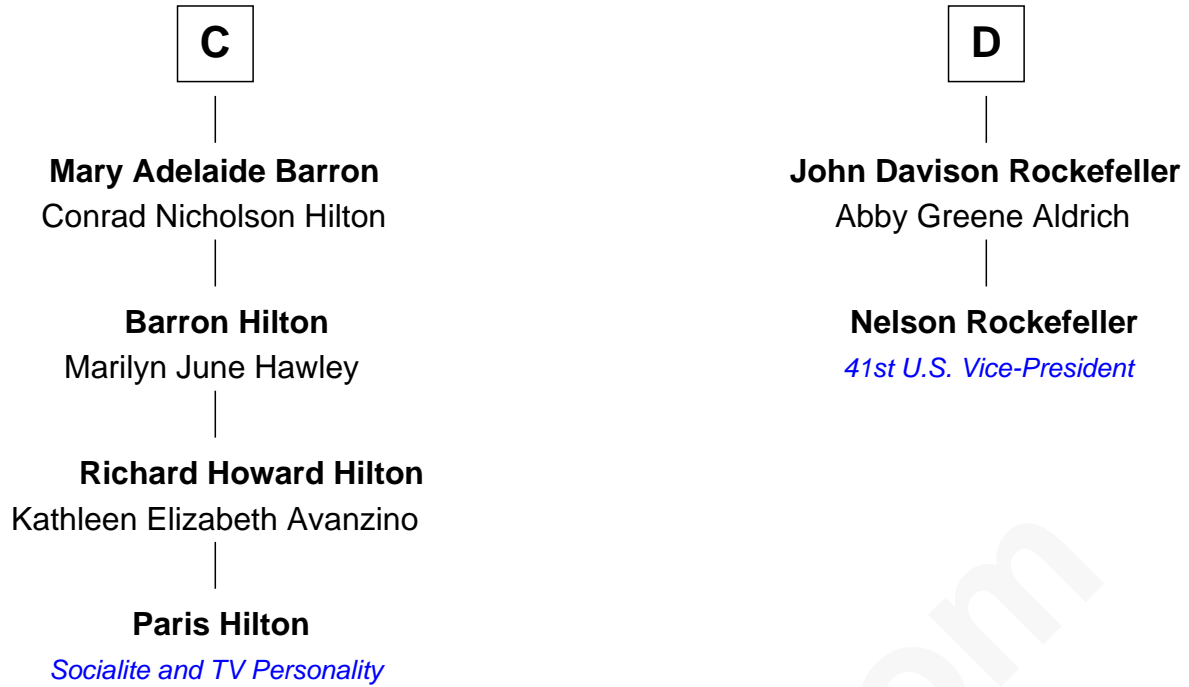

## Relationship Chart of Paris Hilton

*Socialite and TV Personality*

18th cousin 2 times removed of

**Nelson Rockefeller**

*41st U.S. Vice-President*

**Sir Walter Blount**

Sancha de Ayala

**Constance Blount**

Anthony Blencowe

**Richard Blencowe**

Apollonia Tolson

**Sir Henry Blencowe**

Grace Sandford

**A**

**Sir Thomas Blount**

Margaret de Gresley

**Sir Walter Blount**

Helena Byron

**Sir William Blount**

Margaret Echyngham

**Elizabeth Blount**

Sir Andrews de Windsor

**Anne Windsor**

Sir Roger Corbet

**Margaret Corbet**

Sir Francis Palmes

**Sir Francis Palmes**

Mary Hadnall

**B**

FamousKin.com