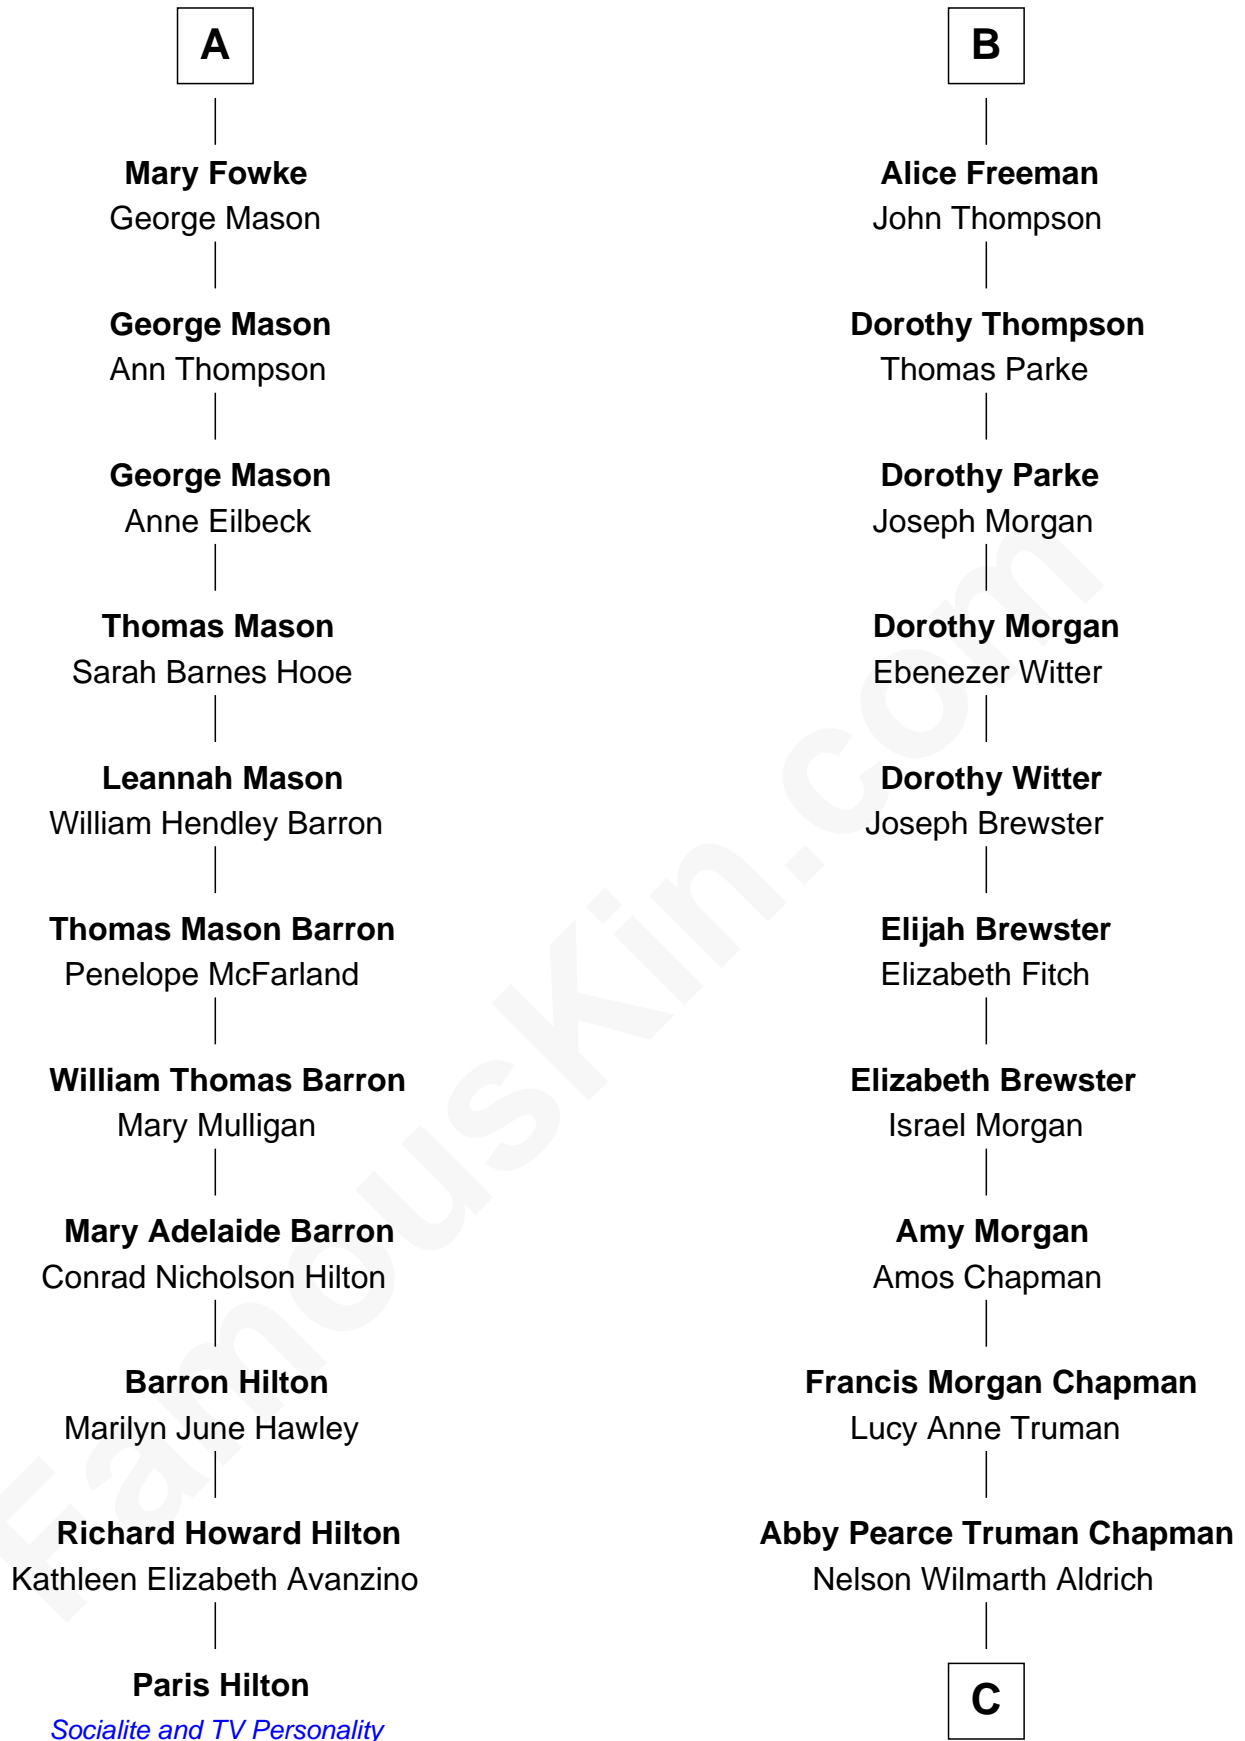

FamousKin.com

Relationship Chart of

Paris Hilton

Socialite and TV Personality

17th cousin 1 time removed of

Nelson Rockefeller

41st U.S. Vice-President

C

Abby Greene Aldrich
John Davison Rockefeller

Nelson Rockefeller
41st U.S. Vice-President

FamousKin.com