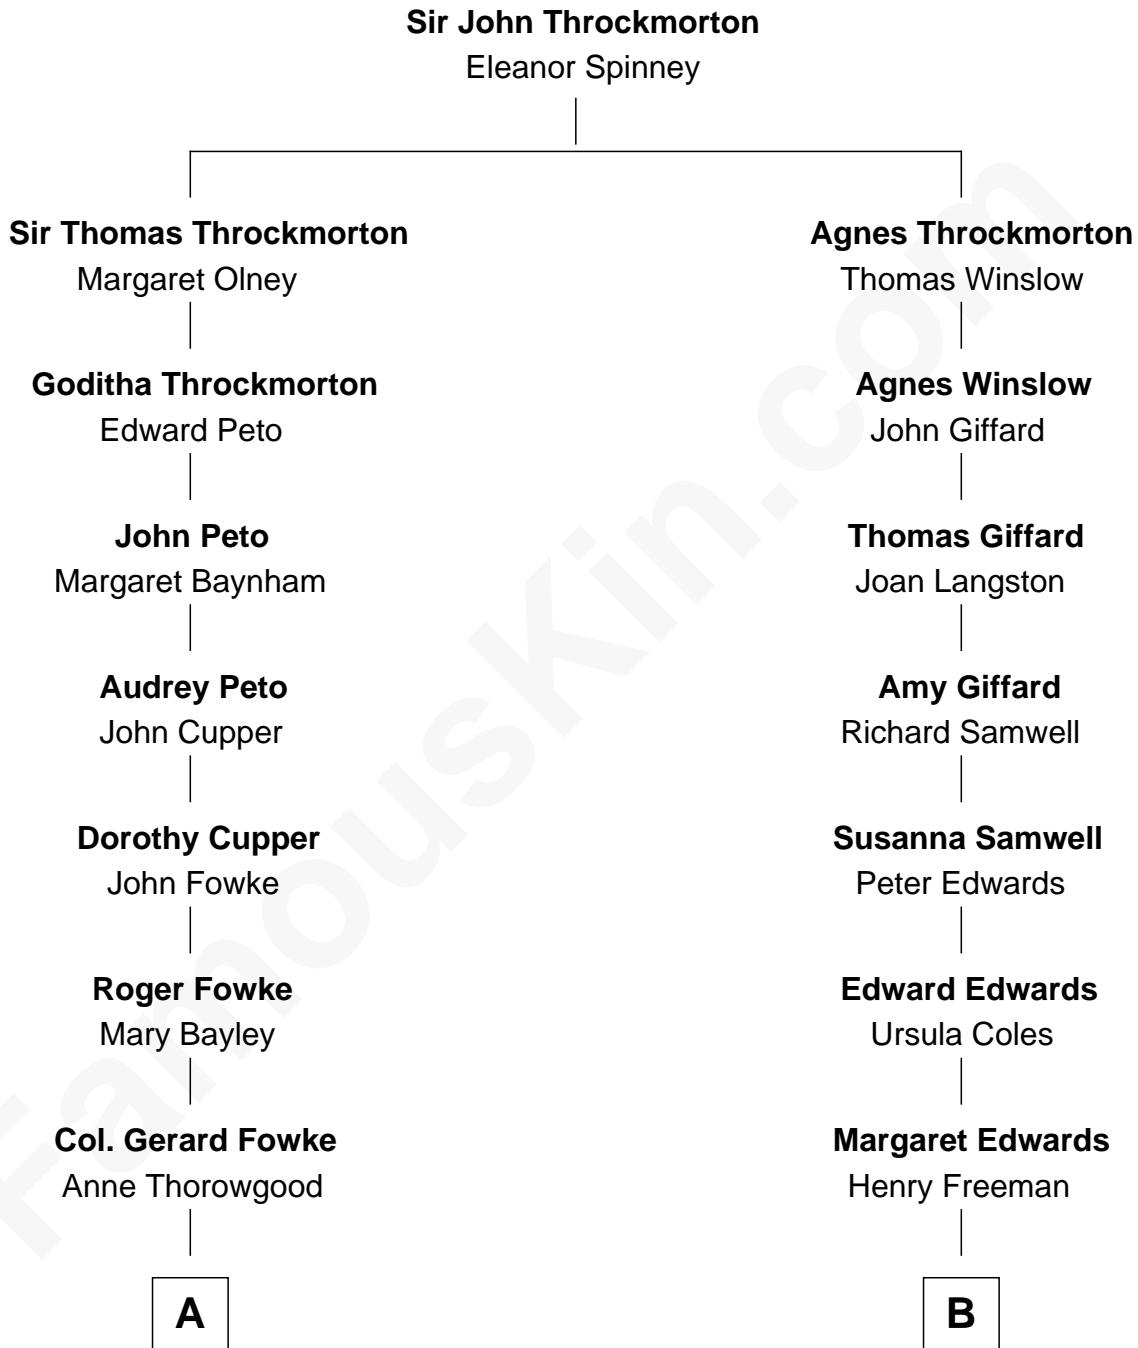

FamousKin.com

Relationship Chart of

Paris Hilton

Socialite and TV Personality

17th cousin 1 time removed of

Nelson Rockefeller

41st U.S. Vice-President

C

Abby Greene Aldrich
John Davison Rockefeller

Nelson Rockefeller
41st U.S. Vice-President

FamousKin.com