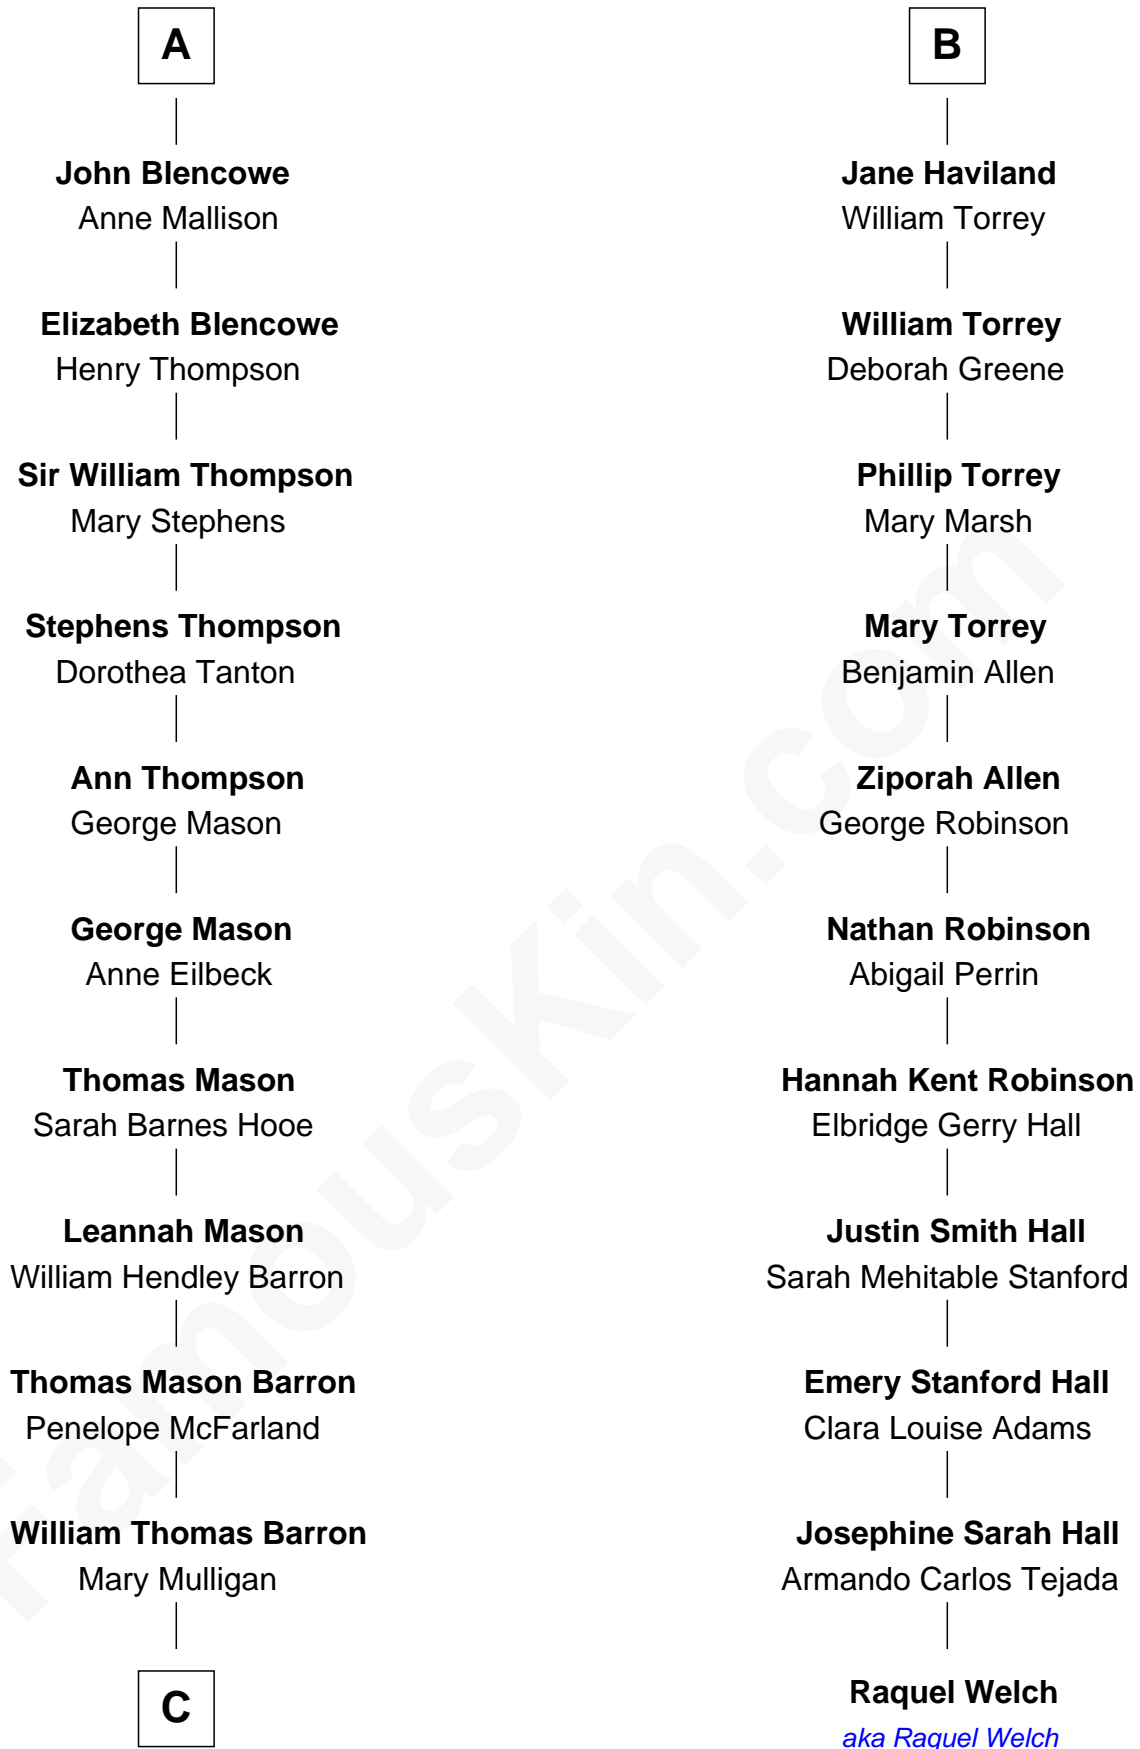

FamousKin.com Relationship Chart of

Paris Hilton

Socialite and TV Personality

17th cousin 3 times removed of

Raquel Welch

Movie Actress

Sir Henry Percy
Elizabeth Mortimer

C

—
Mary Adelaide Barron
Conrad Nicholson Hilton

—
Barron Hilton
Marilyn June Hawley

—
Richard Howard Hilton
Kathleen Elizabeth Avanzino

—
Paris Hilton
Socialite and TV Personality

FamousKin.com