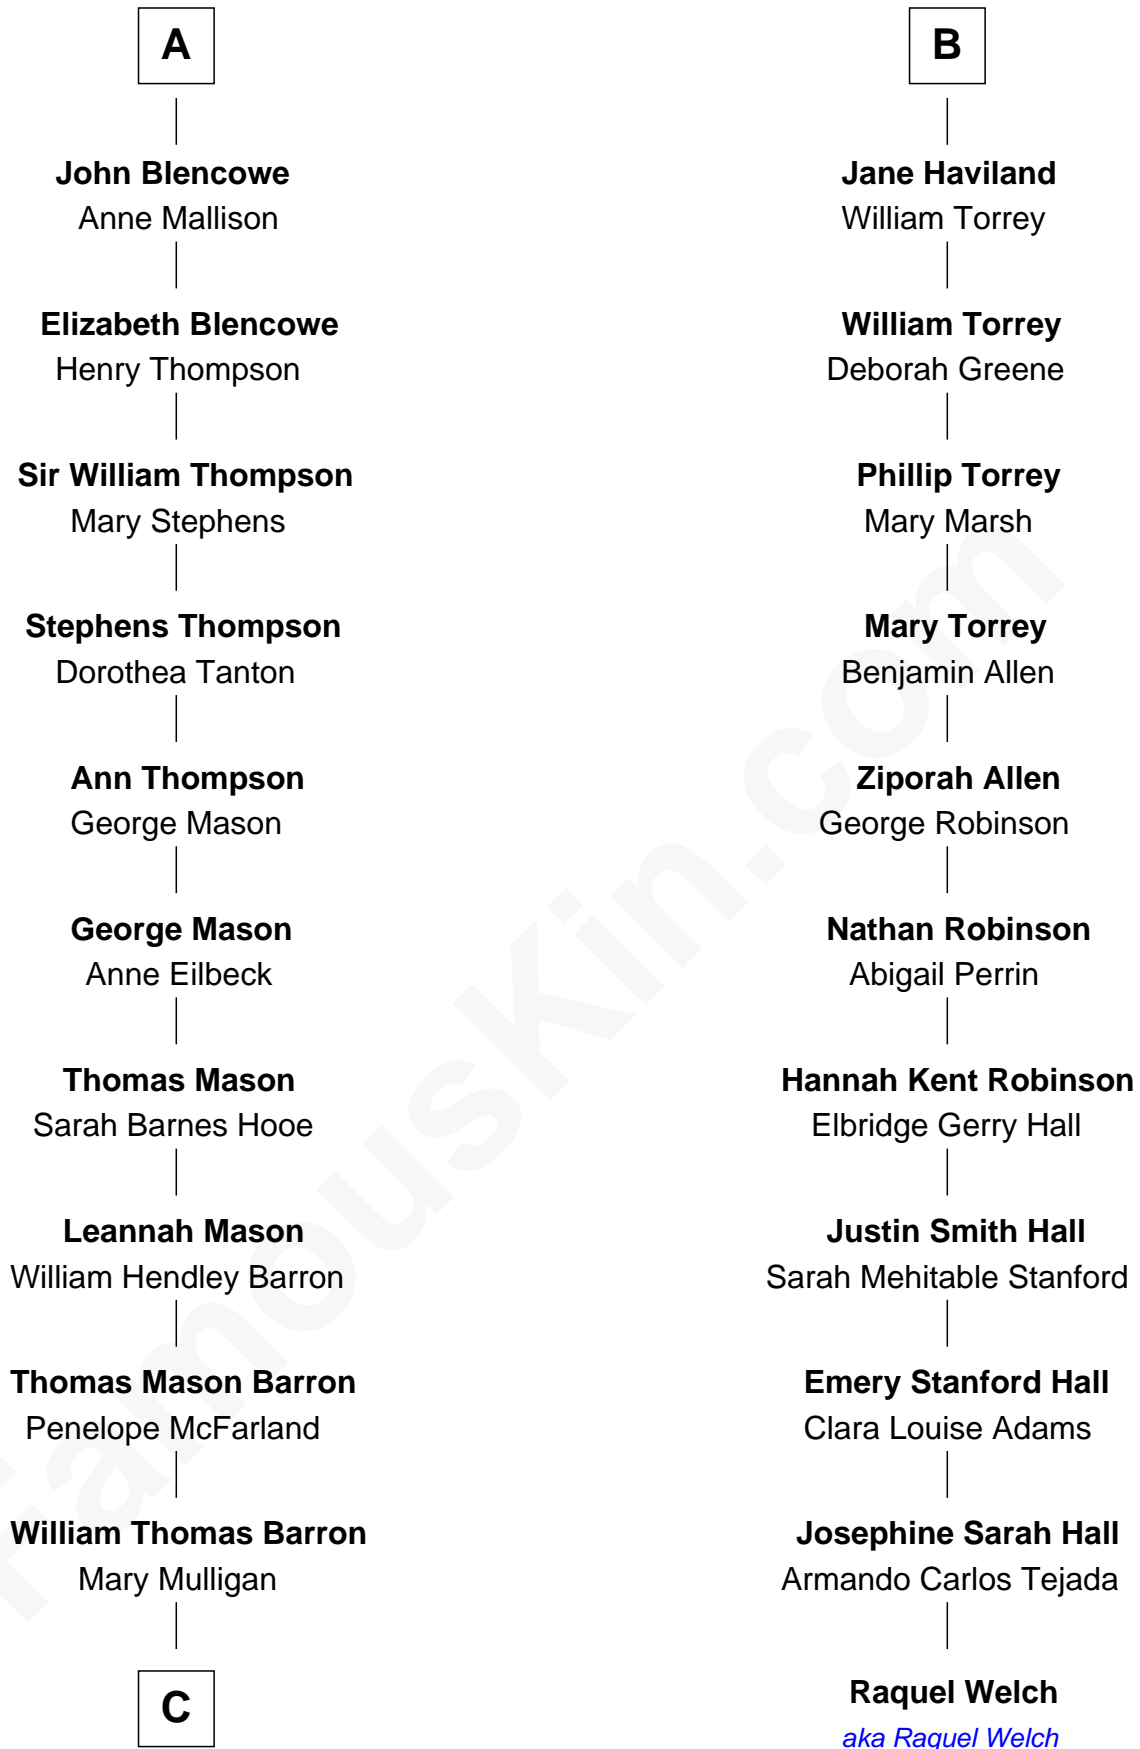

FamousKin.com Relationship Chart of

Paris Hilton

Socialite and TV Personality

17th cousin 3 times removed of

Raquel Welch

Movie Actress

C

—
Mary Adelaide Barron
Conrad Nicholson Hilton

—
Barron Hilton
Marilyn June Hawley

—
Richard Howard Hilton
Kathleen Elizabeth Avanzino

—
Paris Hilton
Socialite and TV Personality

FamousKin.com