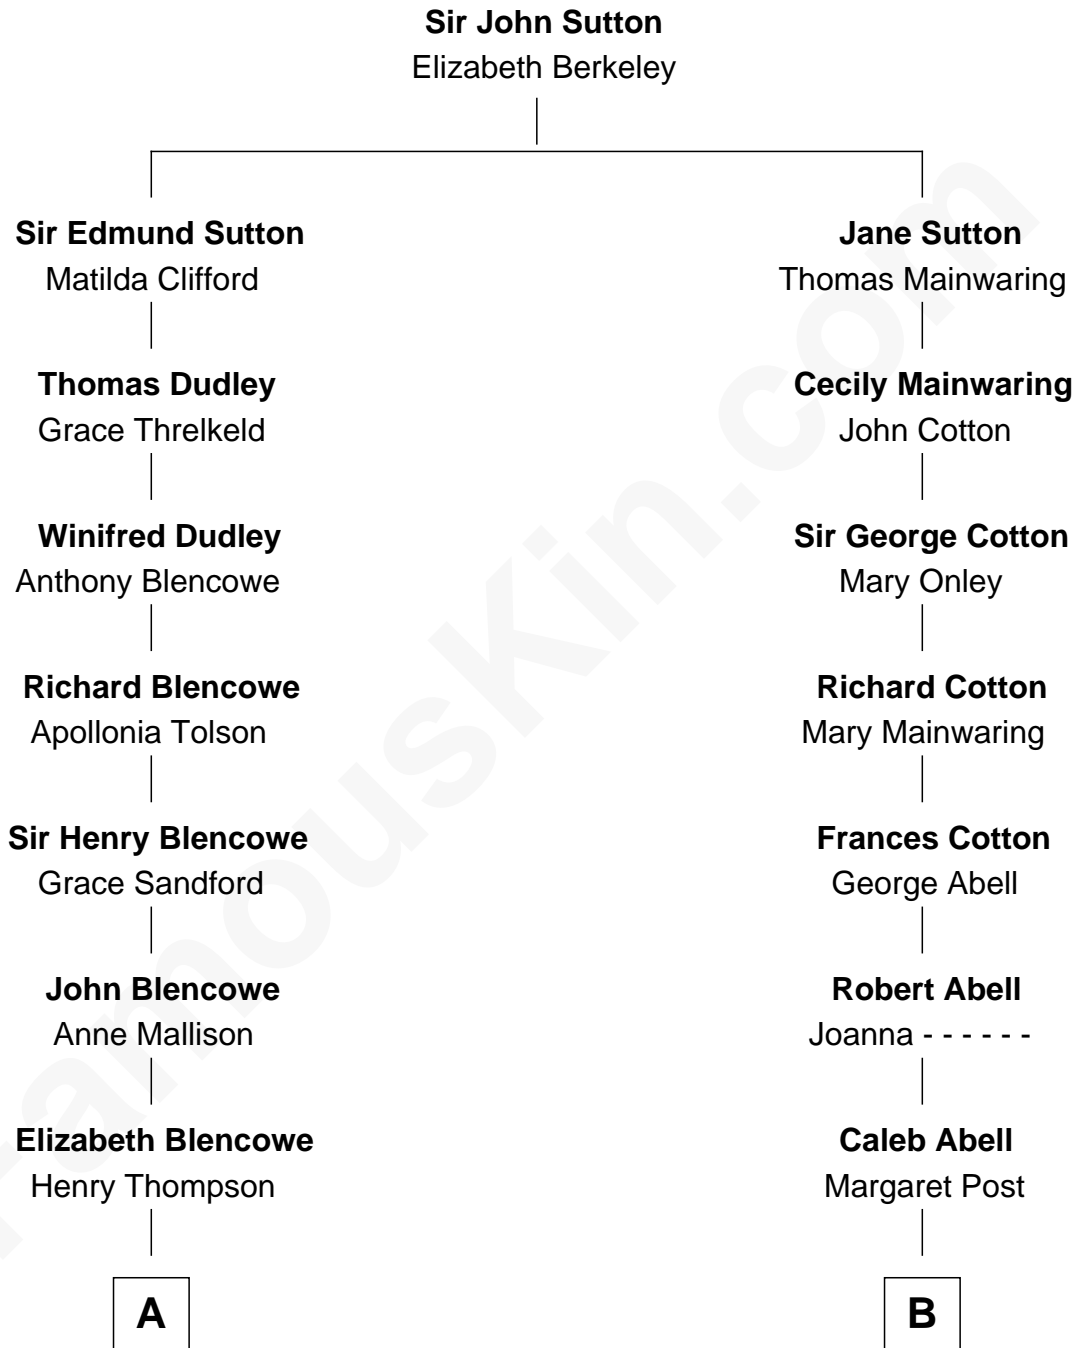

FamousKin.com

Relationship Chart of Paris Hilton

Socialite and TV Personality

12th cousin 6 times removed of

Grover Cleveland

22nd and 24th U.S. President

C

Richard Howard Hilton
Kathleen Elizabeth Avanzino