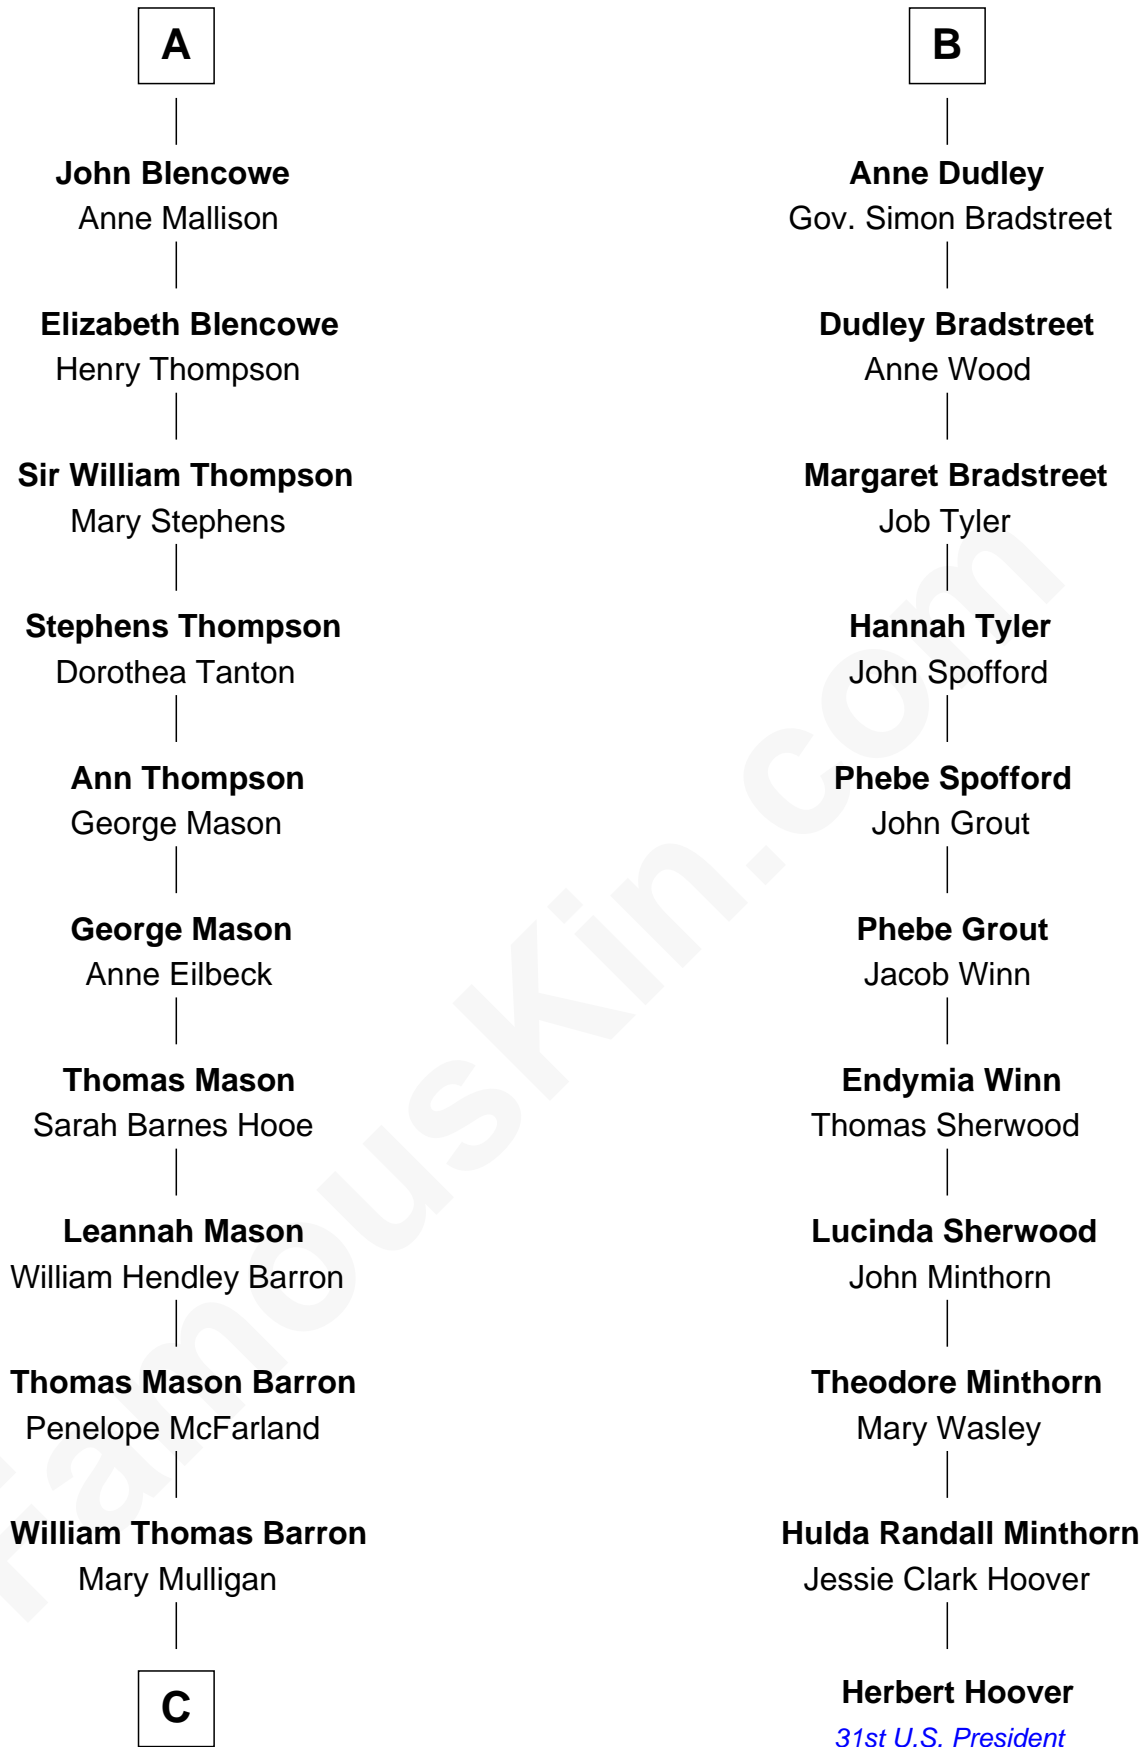

FamousKin.com

Relationship Chart of Paris Hilton

Socialite and TV Personality

17th cousin 3 times removed of

Herbert Hoover

31st U.S. President

C

—
Mary Adelaide Barron
Conrad Nicholson Hilton

—
Barron Hilton
Marilyn June Hawley

—
Richard Howard Hilton
Kathleen Elizabeth Avanzino

—
Paris Hilton
Socialite and TV Personality

FamousKin.com