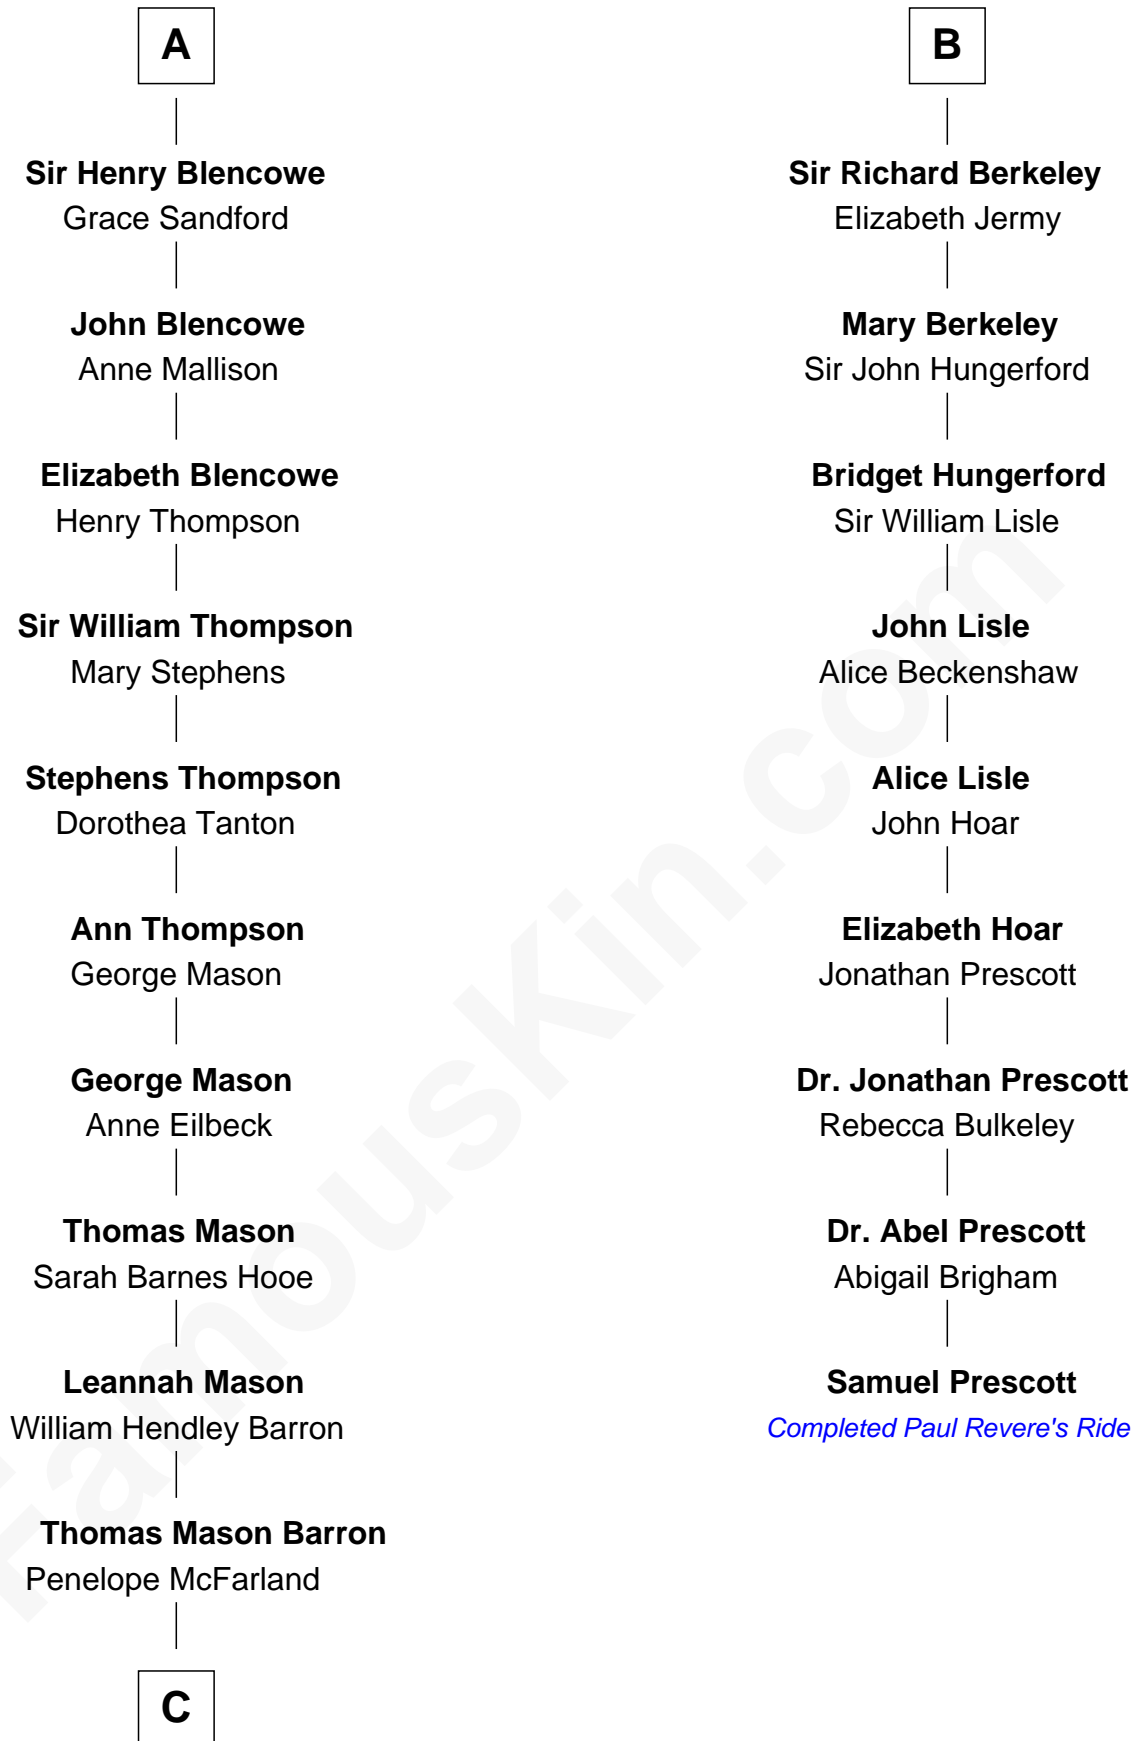

FamousKin.com Relationship Chart of

Paris Hilton

Socialite and TV Personality

15th cousin 6 times removed of

Samuel Prescott

Completed Paul Revere's Midnight Ride

Sir Maurice de Berkeley

Eve la Zouche

Margaret - - - - -

Thomas Berkeley

Catherine Botetourte

Maurice Berkeley

Johanna Denham

Maurice Berkeley

Ellen Montfort

Sir William Berkeley

Anne Stafford

Richard Berkeley

Elizabeth Conningsby

Sir John Berkeley

Isabel Dennis

B

C

William Thomas Barron

Mary Mulligan

Mary Adelaide Barron

Conrad Nicholson Hilton

Barron Hilton

Marilyn June Hawley

Richard Howard Hilton

Kathleen Elizabeth Avanzino

Paris Hilton