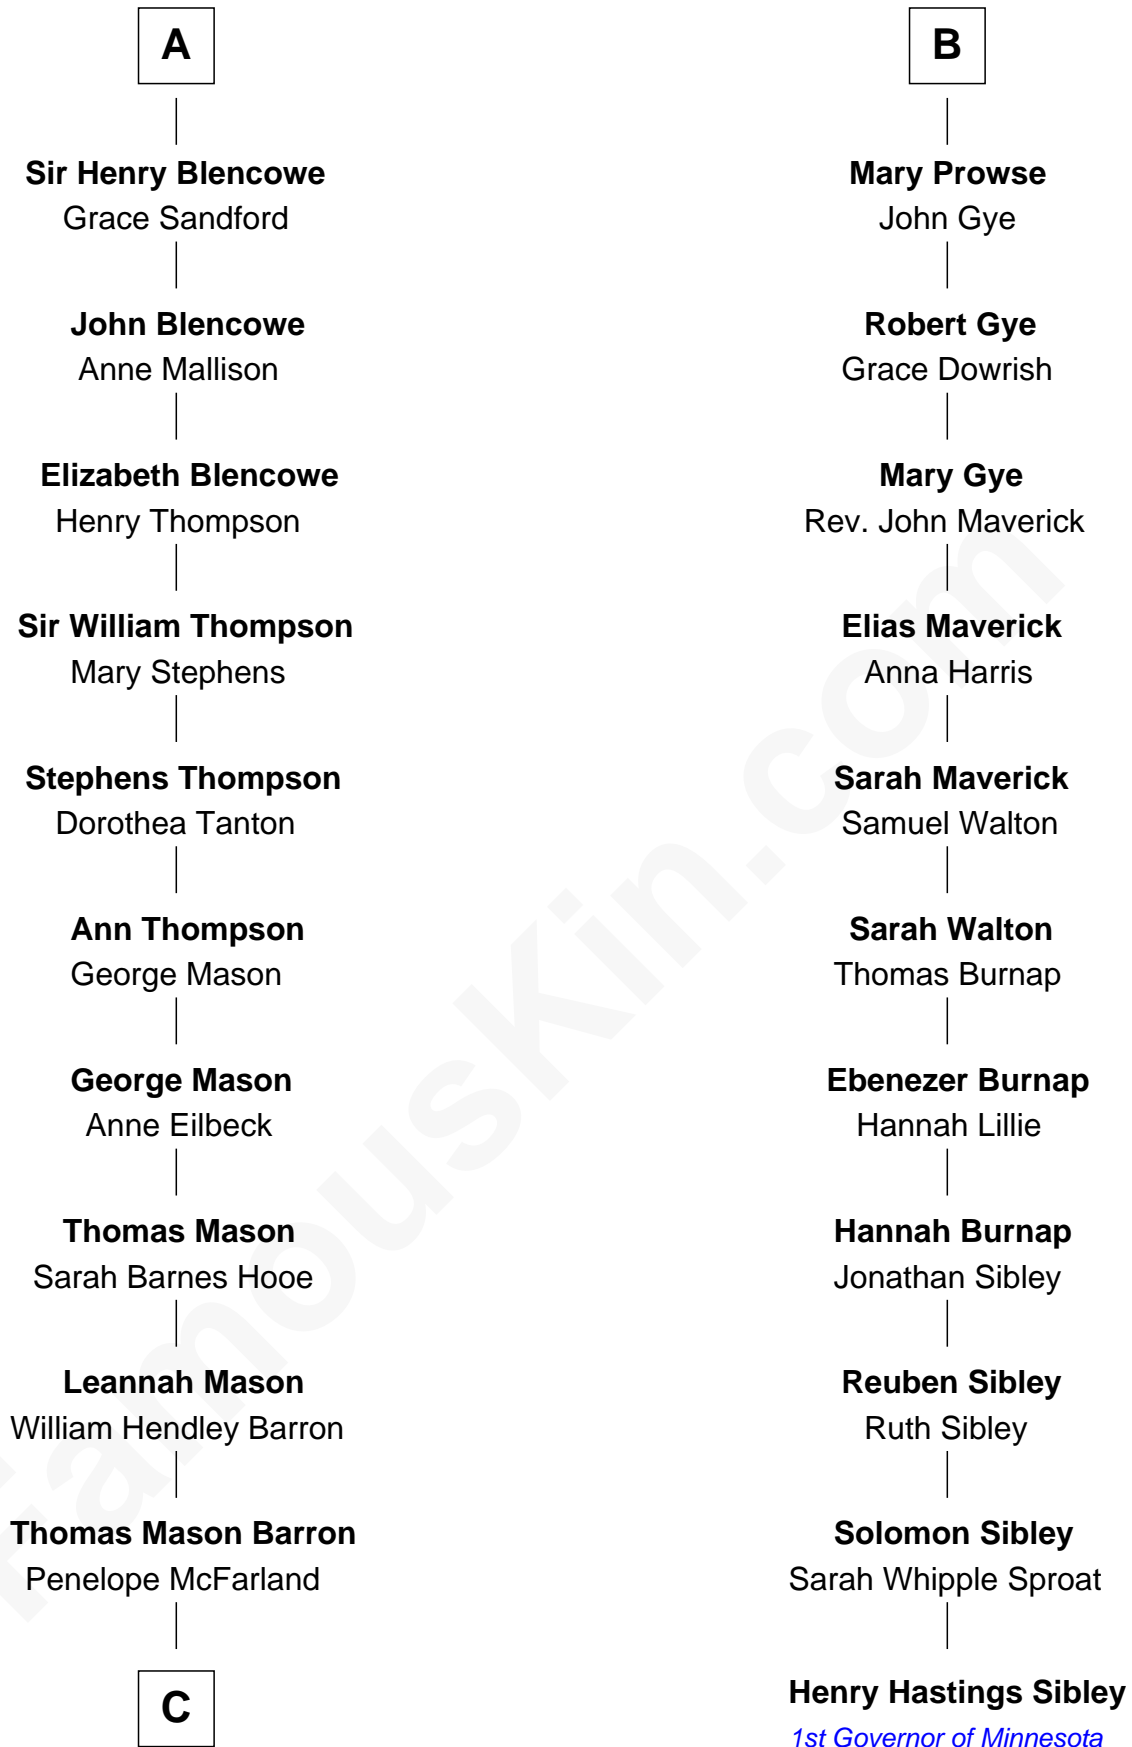

FamousKin.com

Relationship Chart of Paris Hilton

Socialite and TV Personality

17th cousin 4 times removed of

Henry Hastings Sibley

1st Governor of Minnesota

Sir Maurice de Berkeley

Eve la Zouche

John Maltravers

Sir John Maltravers

Gwenthin - - - - -

Eleanor Maltravers

John Fitzalan

Joan Fitzalan

Sir William Echyngham

Joan Echyngham

Sir John Bayntun

Henry Bayntun

- - - - -

Jane Bayntun

Thomas Prowse

B

C

William Thomas Barron

Mary Mulligan

Mary Adelaide Barron

Conrad Nicholson Hilton

Barron Hilton

Marilyn June Hawley

Richard Howard Hilton

Kathleen Elizabeth Avanzino

Paris Hilton