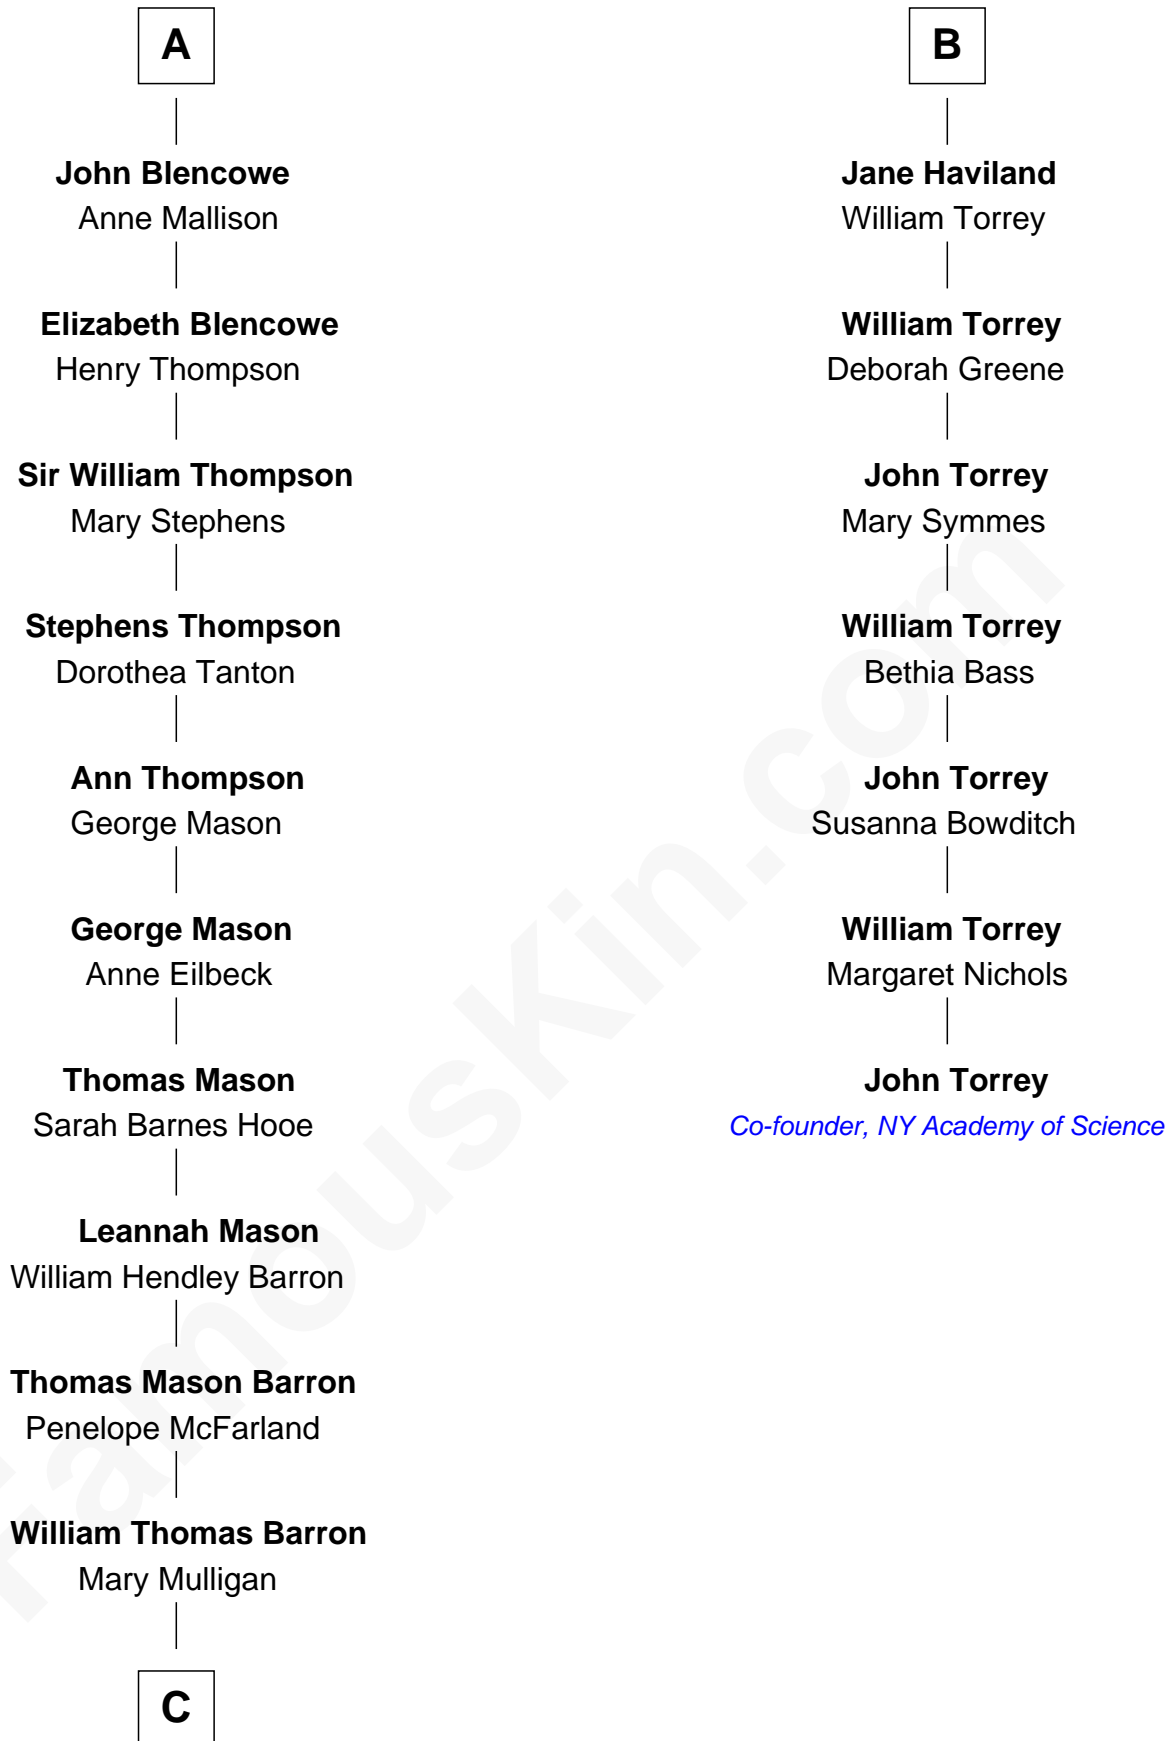

FamousKin.com

Relationship Chart of Paris Hilton

Socialite and TV Personality

13th cousin 7 times removed of

John Torrey

Co-founder, NY Academy of Science

C

—
Mary Adelaide Barron
Conrad Nicholson Hilton

—
Barron Hilton
Marilyn June Hawley

—
Richard Howard Hilton
Kathleen Elizabeth Avanzino

—
Paris Hilton
Socialite and TV Personality

FamousKin.com