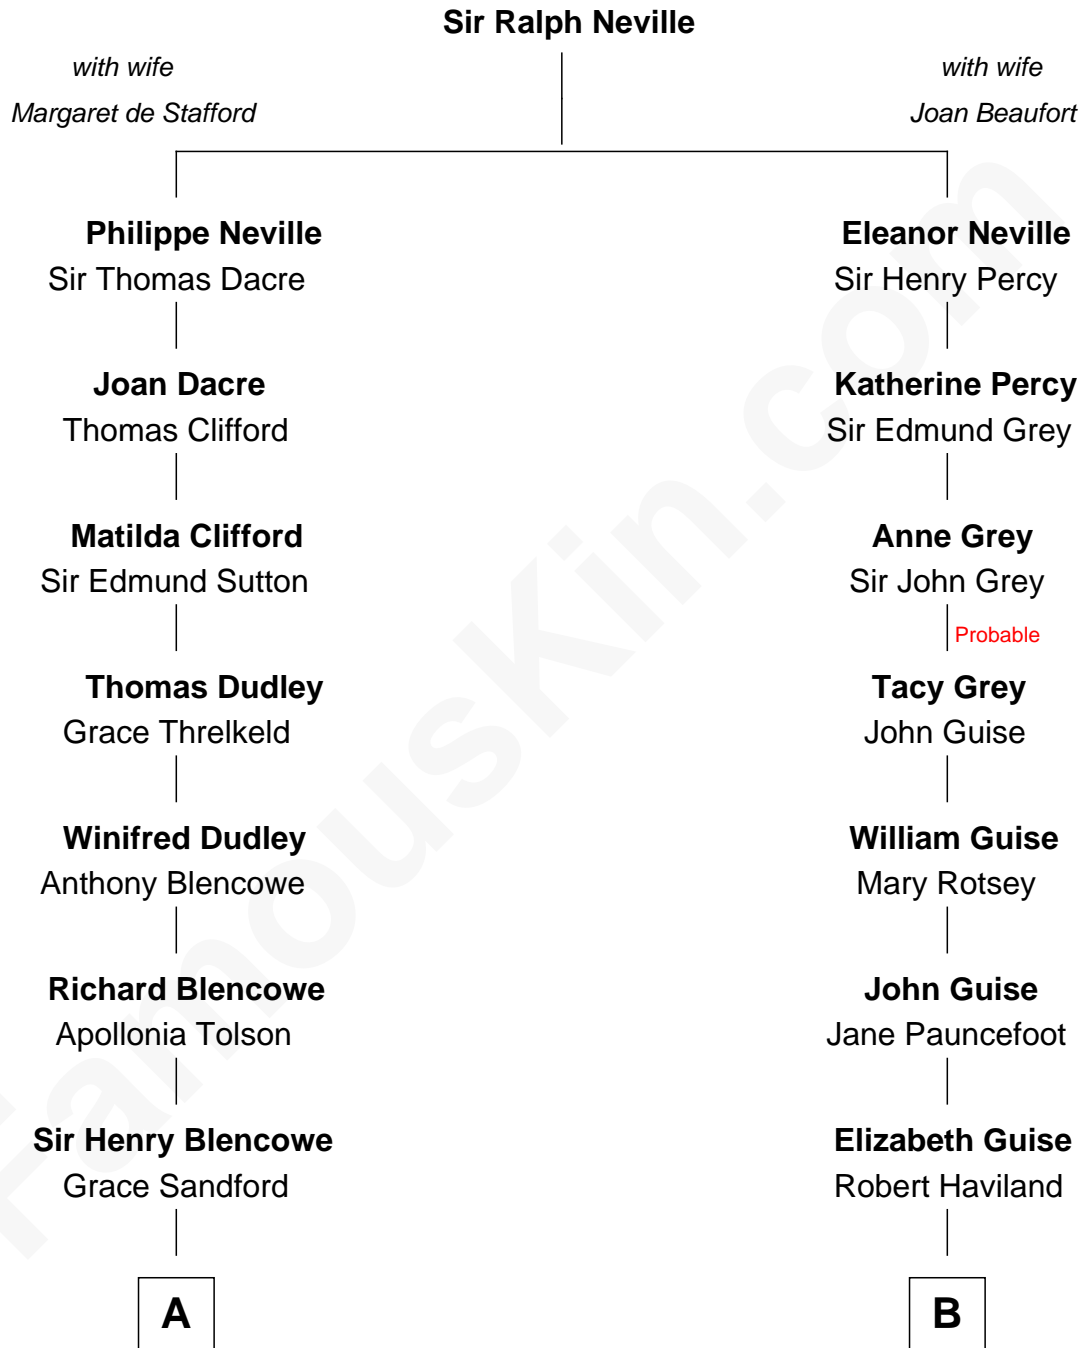

FamousKin.com

Relationship Chart of Paris Hilton

Socialite and TV Personality

13th cousin 7 times removed of

John Torrey

Co-founder, NY Academy of Science

C

—
Mary Adelaide Barron
Conrad Nicholson Hilton