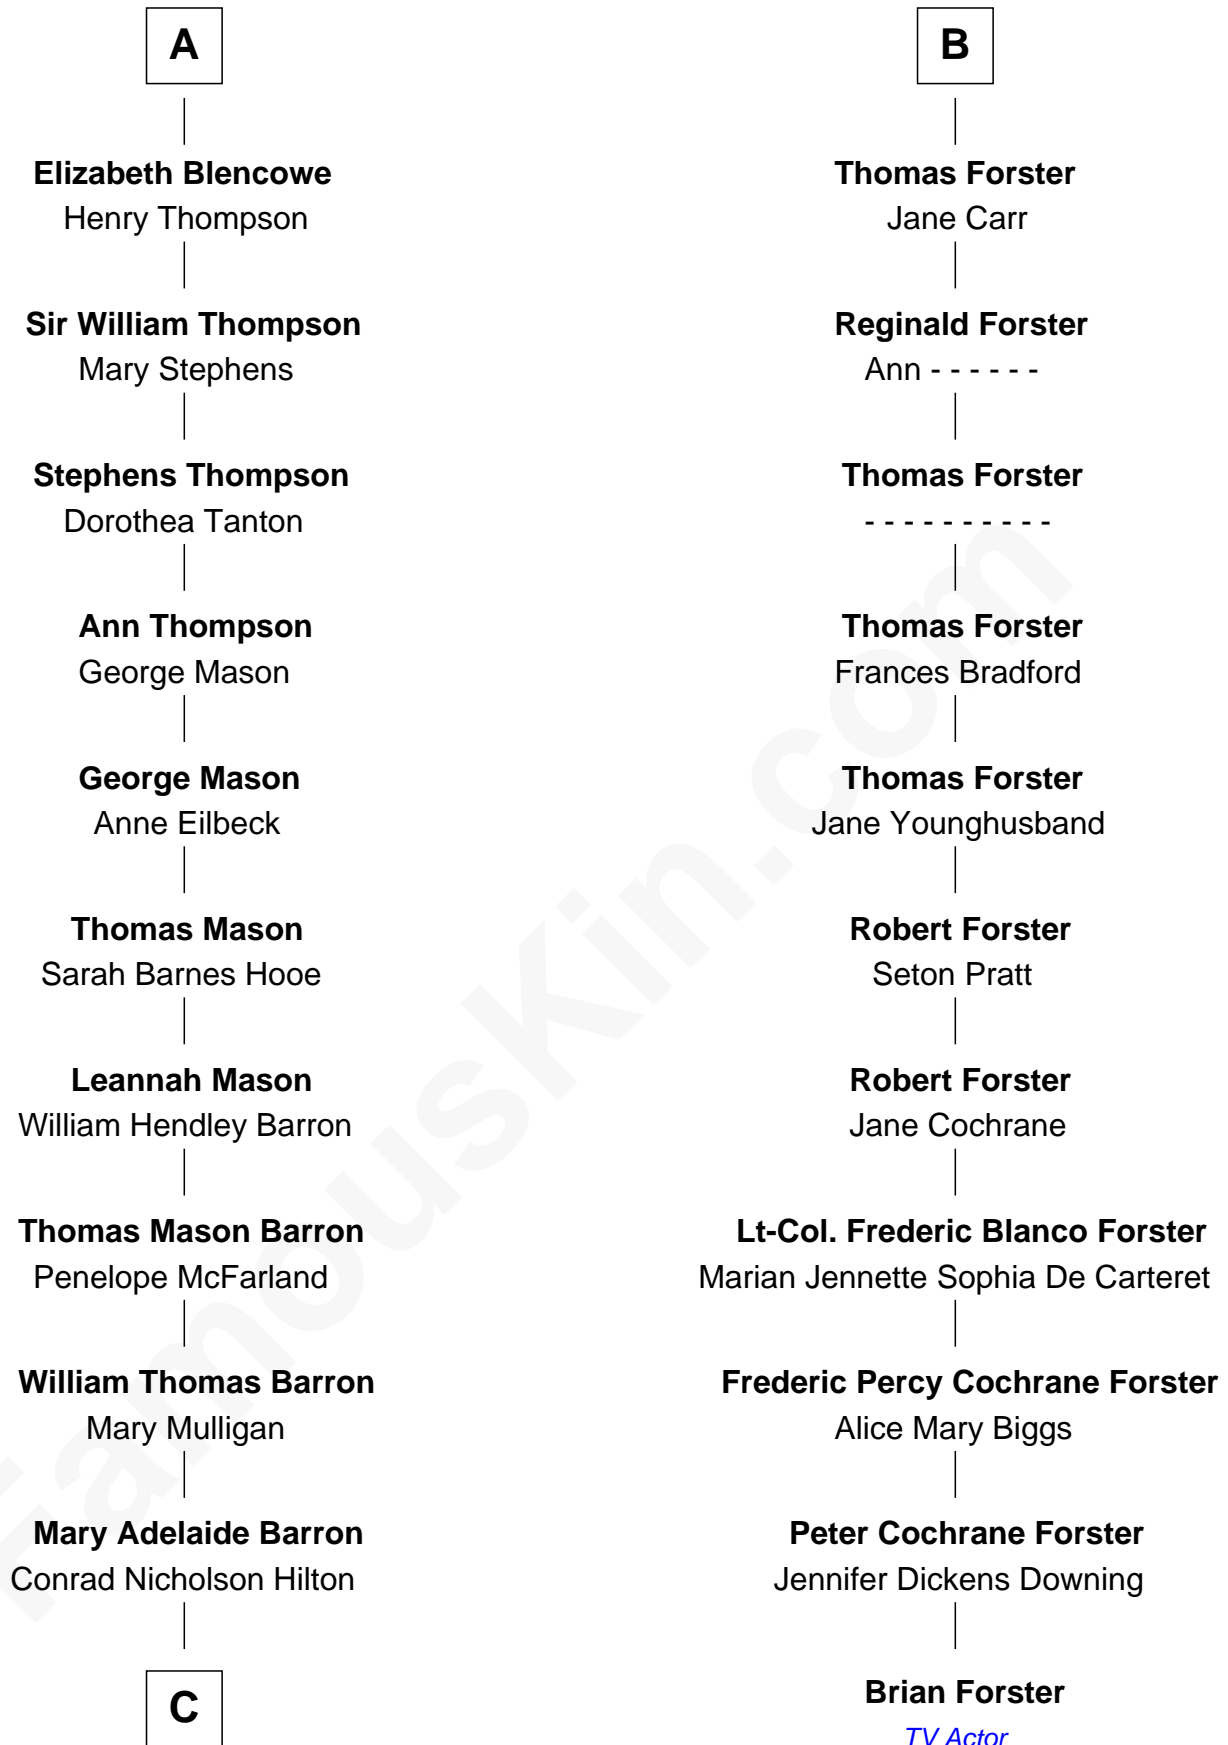

# FamousKin.com Relationship Chart of

**Paris Hilton**

*Socialite and TV Personality*

17th cousin 2 times removed of

**Brian Forster**

*TV Actor*

**C**

—  
**Barron Hilton**  
Marilyn June Hawley

—  
**Richard Howard Hilton**  
Kathleen Elizabeth Avanzino

—  
**Paris Hilton**  
*Socialite and TV Personality*

FamousKin.com