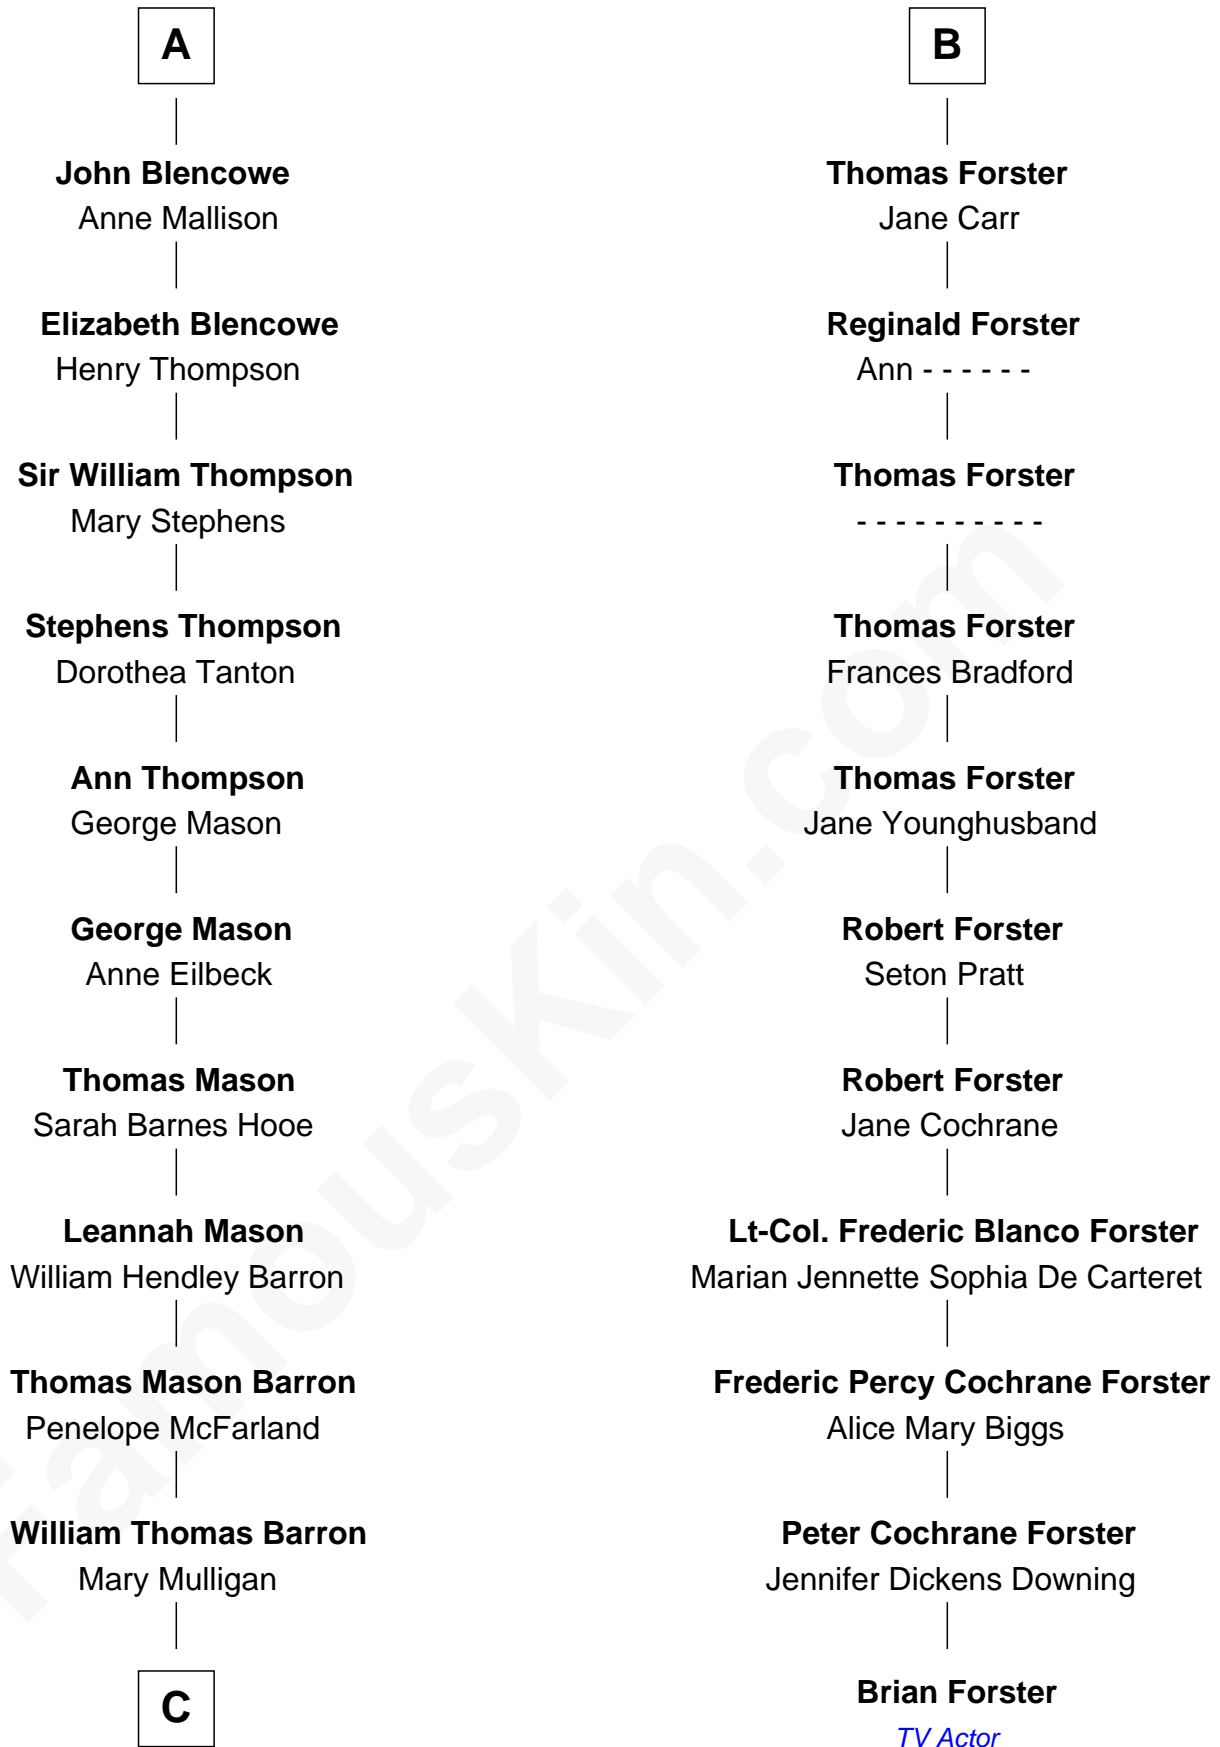

# FamousKin.com Relationship Chart of

**Paris Hilton**

*Socialite and TV Personality*

17th cousin 3 times removed of

**Brian Forster**

*TV Actor*

**Sir Henry Percy**  
Elizabeth Mortimer

**C**

—  
**Mary Adelaide Barron**  
Conrad Nicholson Hilton

—  
**Barron Hilton**  
Marilyn June Hawley

—  
**Richard Howard Hilton**  
Kathleen Elizabeth Avanzino

—  
**Paris Hilton**  
*Socialite and TV Personality*