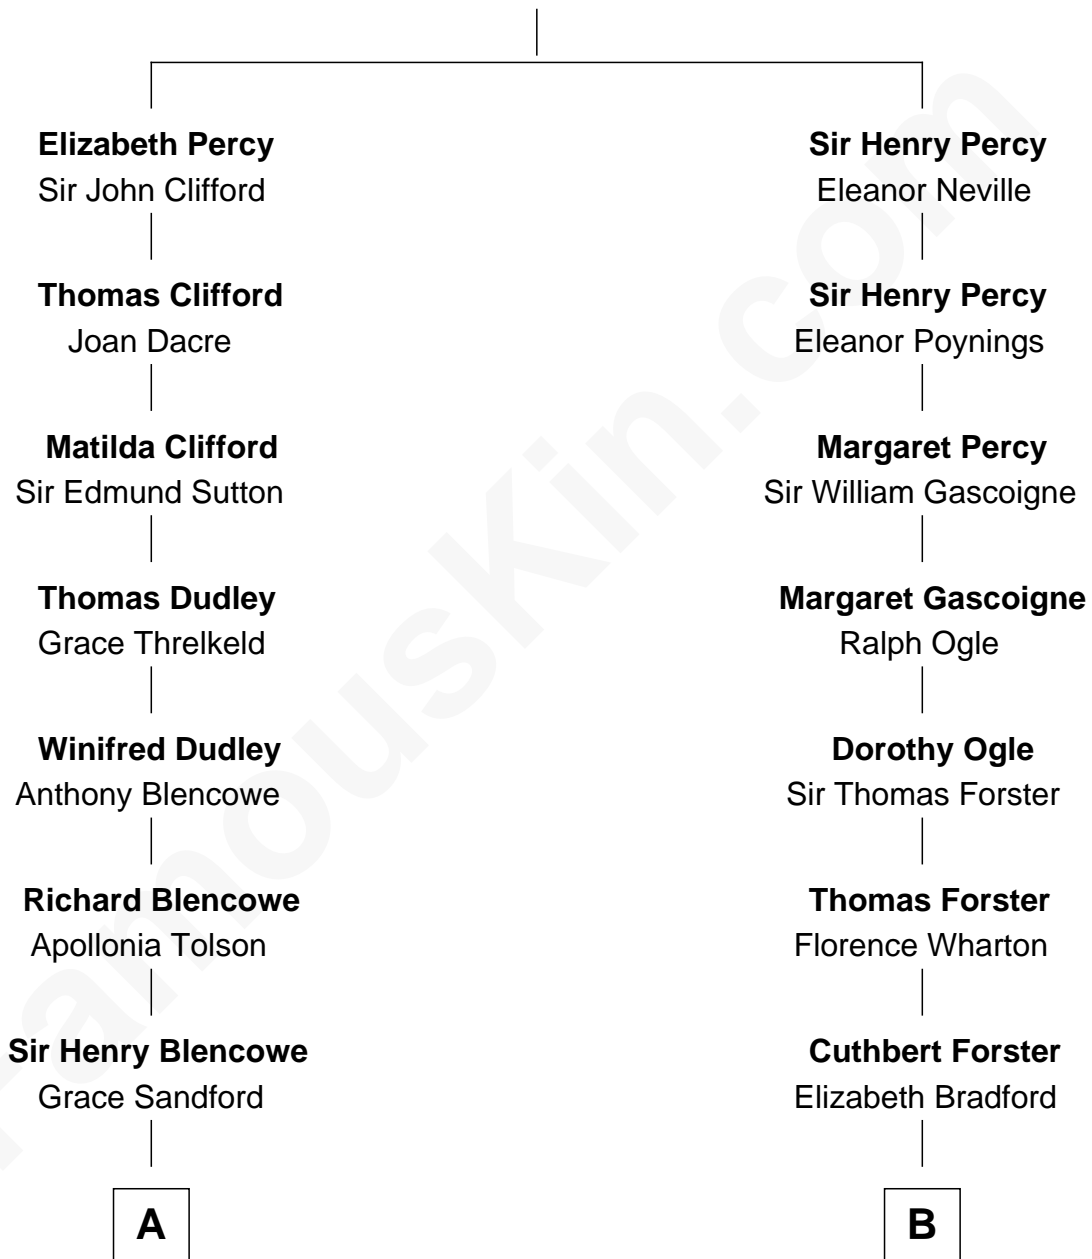

# FamousKin.com Relationship Chart of

**Paris Hilton**

*Socialite and TV Personality*

17th cousin 3 times removed of

**Brian Forster**

*TV Actor*

**Sir Henry Percy**  
Elizabeth Mortimer

**C**

—  
**Mary Adelaide Barron**  
Conrad Nicholson Hilton

—  
**Barron Hilton**  
Marilyn June Hawley

—  
**Richard Howard Hilton**  
Kathleen Elizabeth Avanzino

—  
**Paris Hilton**  
*Socialite and TV Personality*