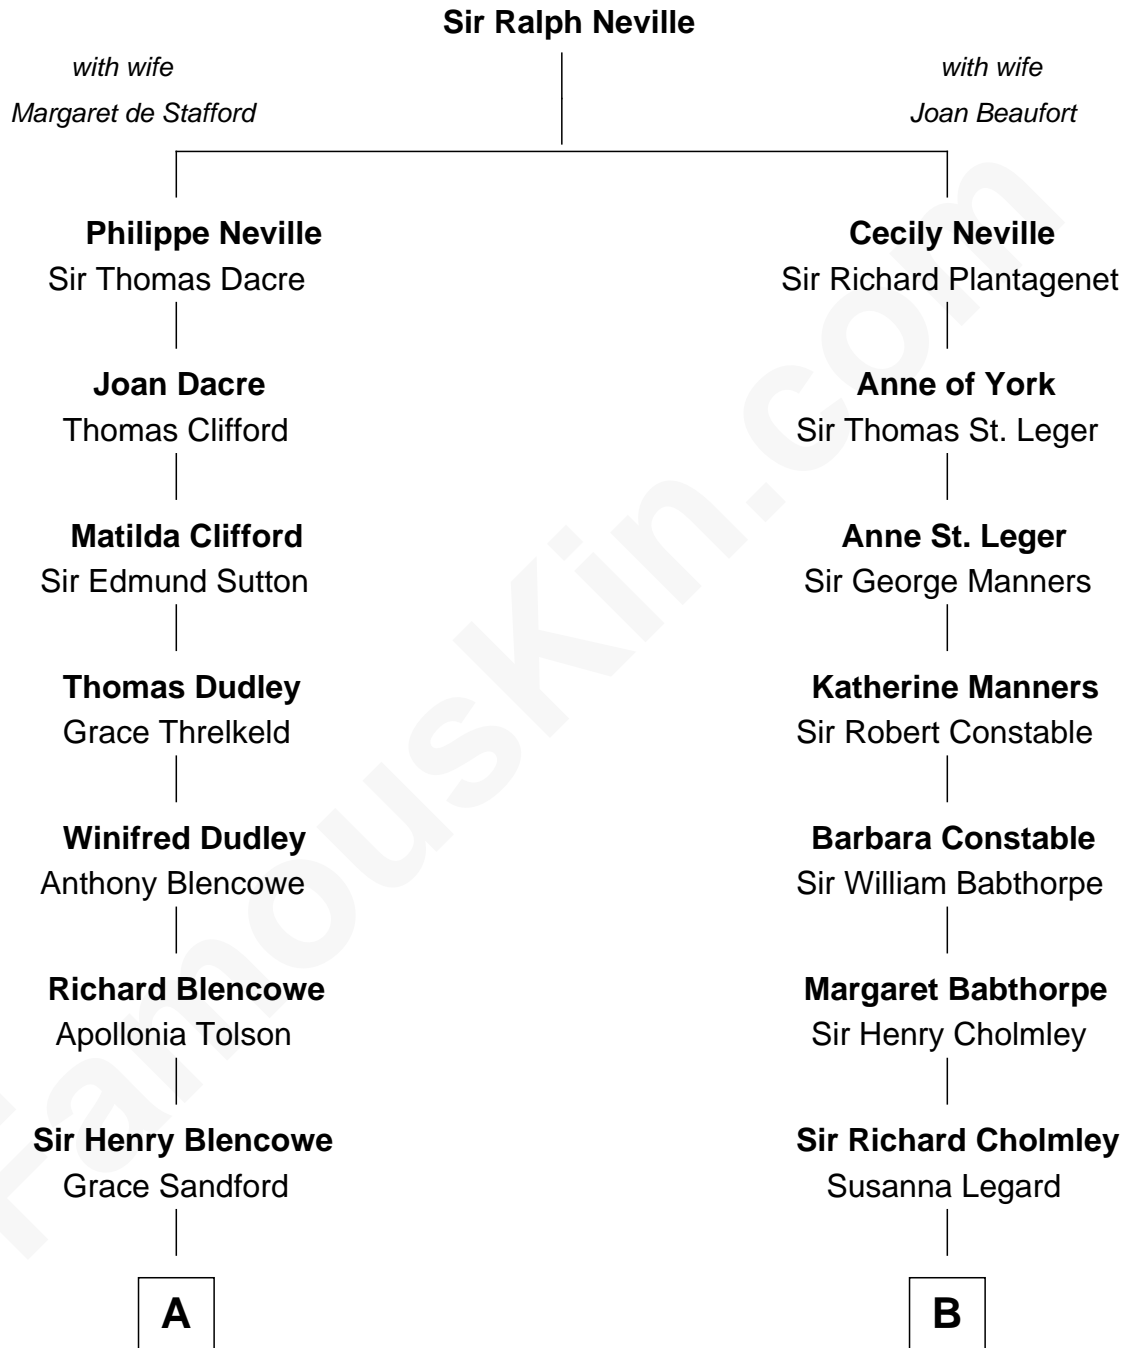

FamousKin.com Relationship Chart of

Paris Hilton

Socialite and TV Personality

16th cousin 4 times removed of

Brian Forster

TV Actor

C

—
Mary Adelaide Barron
Conrad Nicholson Hilton