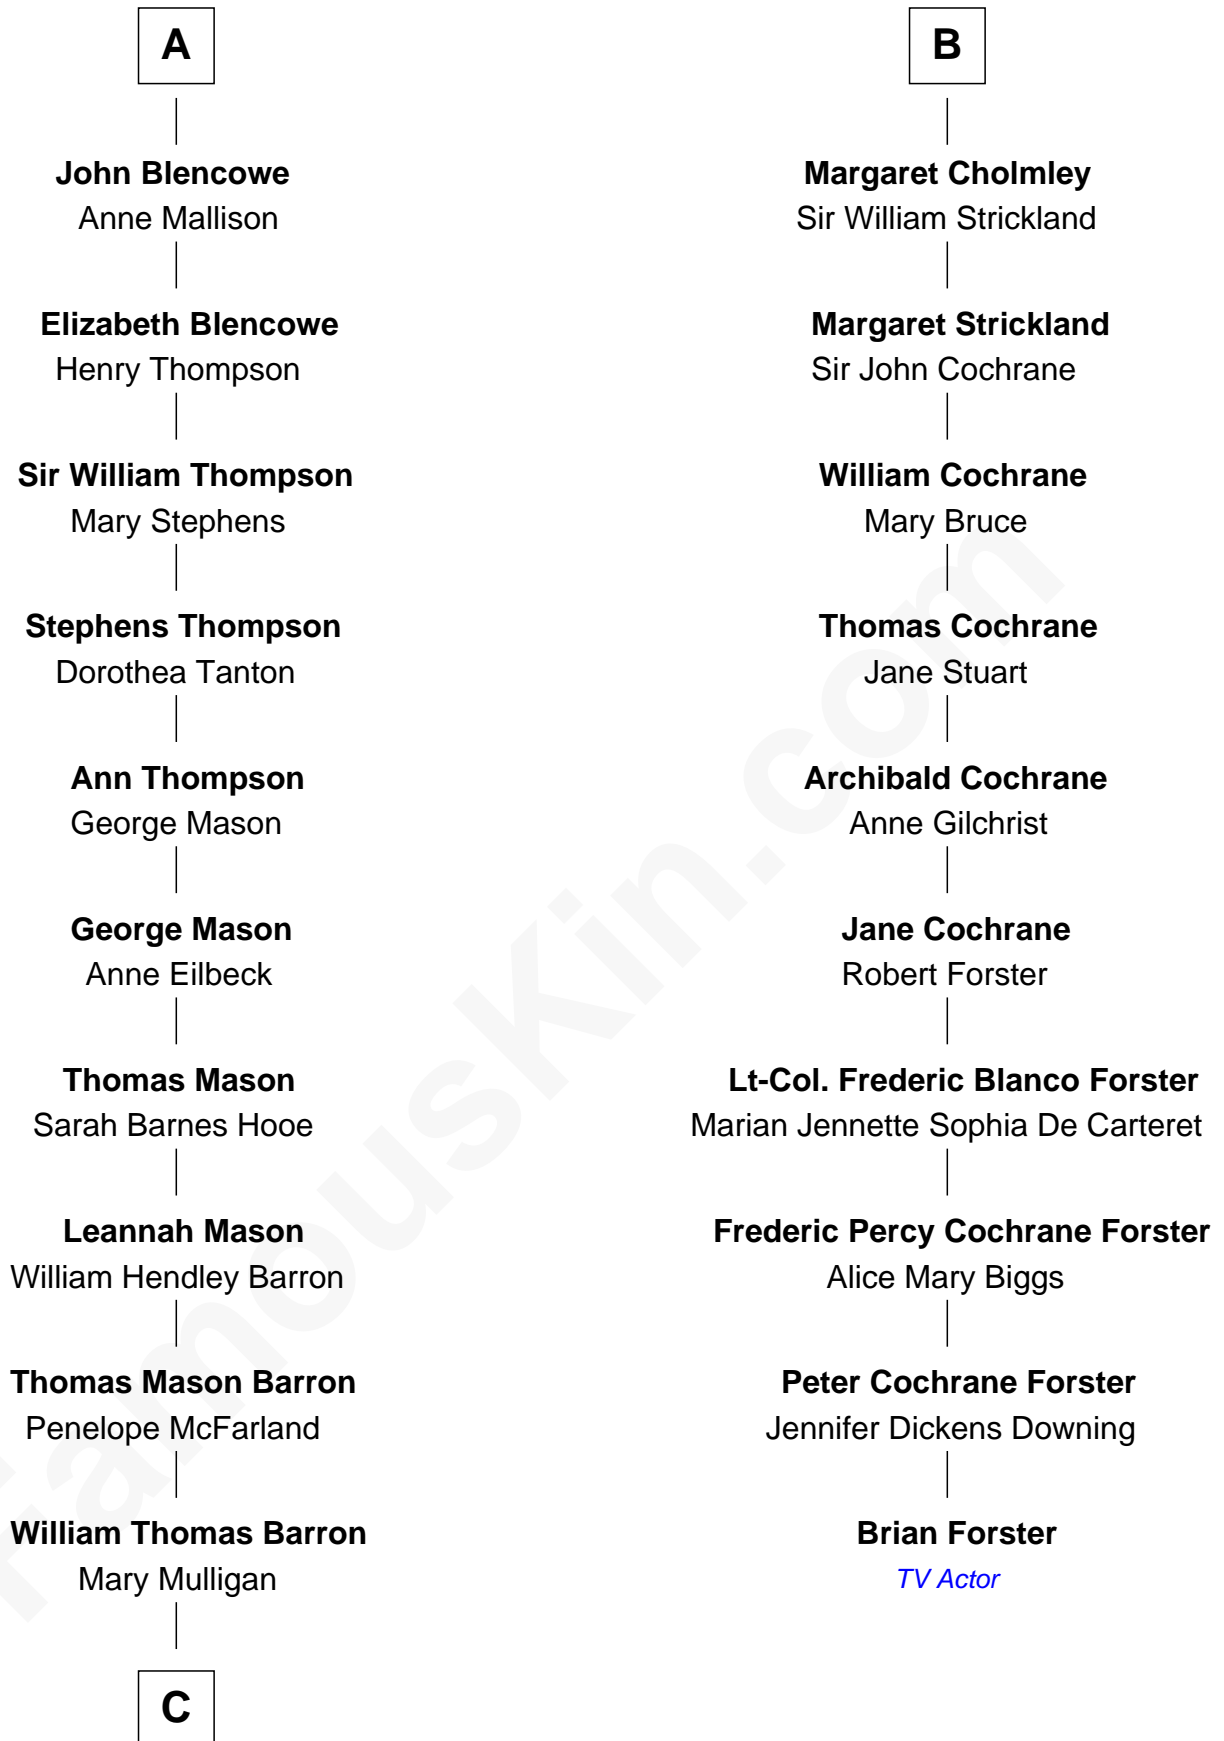

FamousKin.com Relationship Chart of

Paris Hilton

Socialite and TV Personality

16th cousin 4 times removed of

Brian Forster

TV Actor

C

—
Mary Adelaide Barron
Conrad Nicholson Hilton