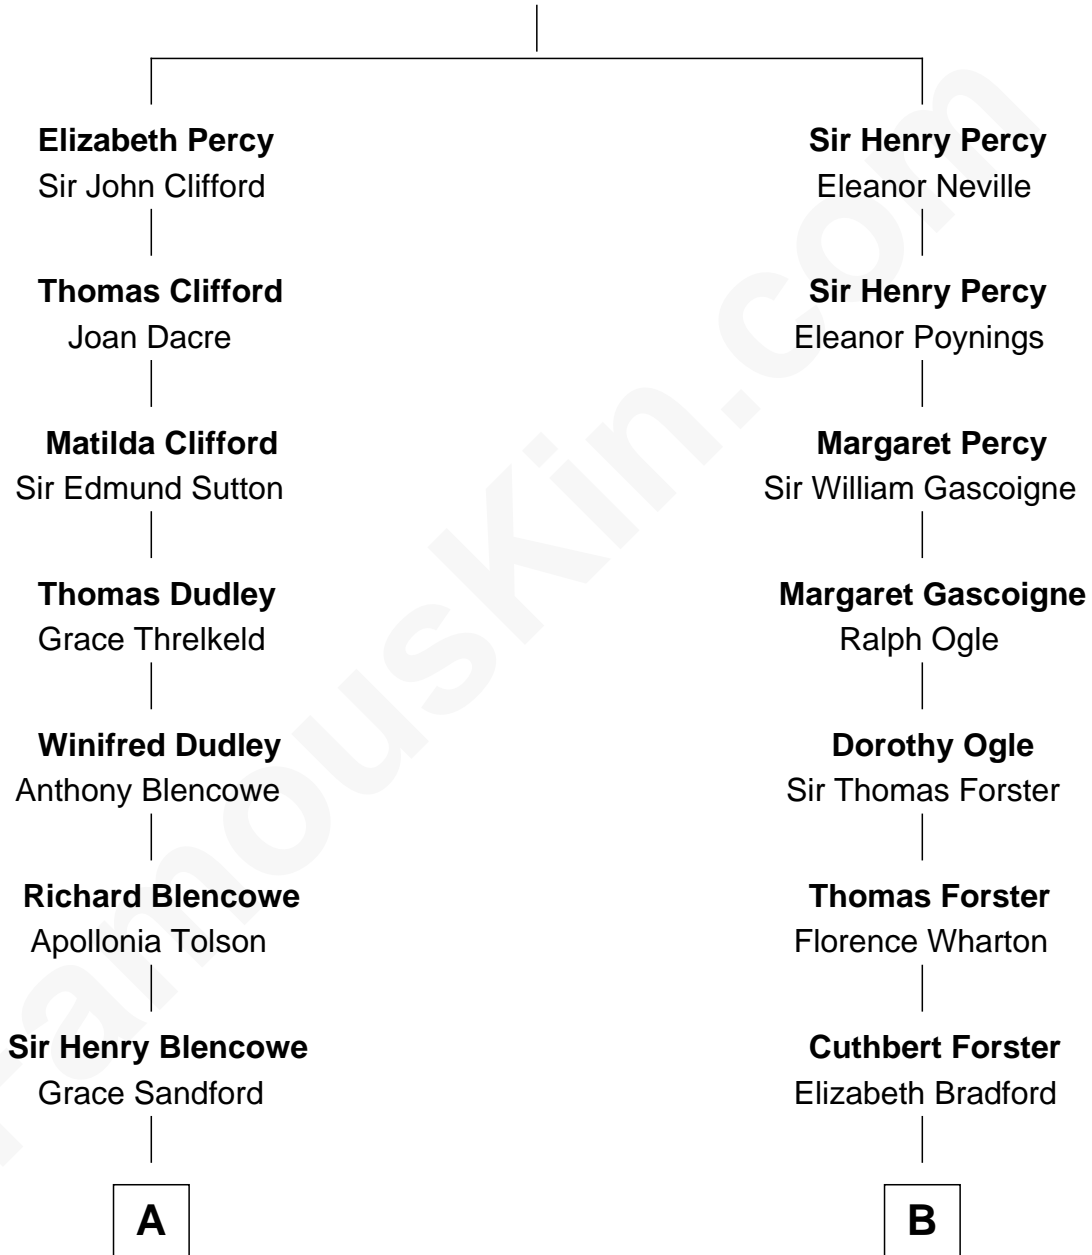

FamousKin.com Relationship Chart of

Paris Hilton

Socialite and TV Personality

16th cousin 4 times removed of

Peter Forster

TV and Movie Actor

Sir Henry Percy
Elizabeth Mortimer

C

—
Mary Adelaide Barron
Conrad Nicholson Hilton

—
Barron Hilton
Marilyn June Hawley

—
Richard Howard Hilton
Kathleen Elizabeth Avanzino

—
Paris Hilton
Socialite and TV Personality

FamousKin.com