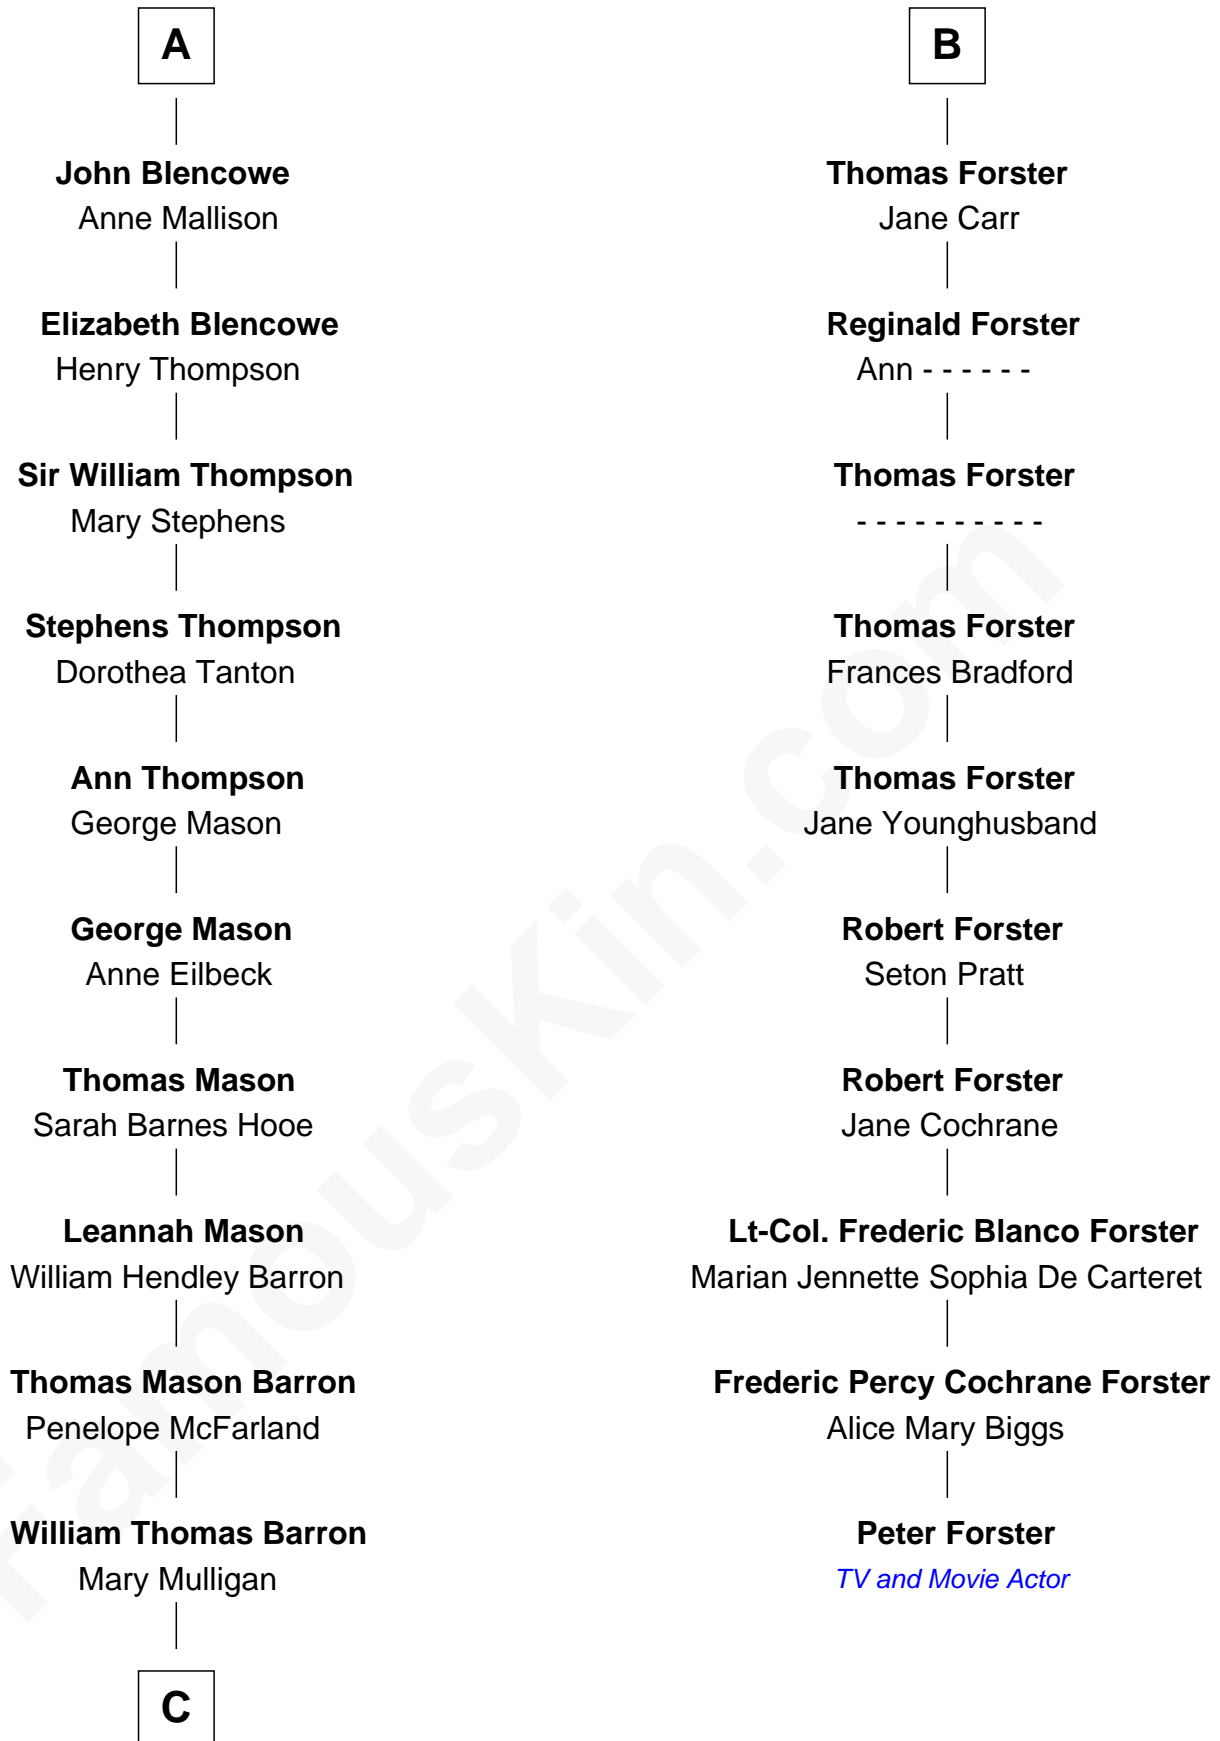

FamousKin.com Relationship Chart of

Paris Hilton

Socialite and TV Personality

16th cousin 4 times removed of

Peter Forster

TV and Movie Actor

Sir Henry Percy
Elizabeth Mortimer

C

—
Mary Adelaide Barron
Conrad Nicholson Hilton

—
Barron Hilton
Marilyn June Hawley

—
Richard Howard Hilton
Kathleen Elizabeth Avanzino

—
Paris Hilton
Socialite and TV Personality

FamousKin.com