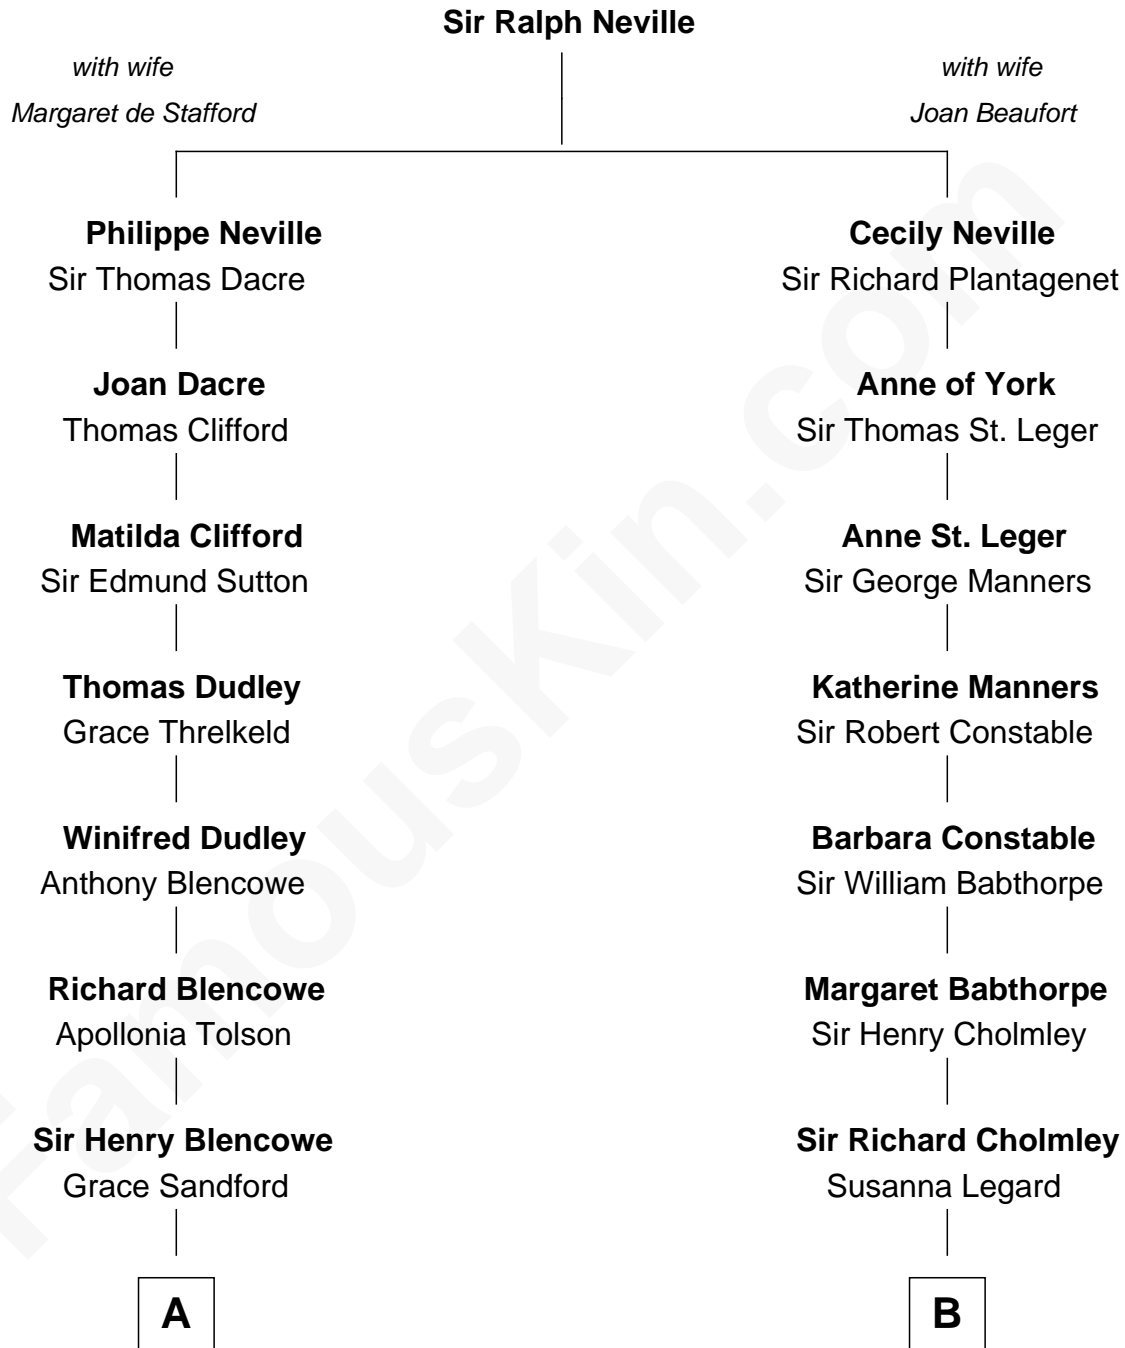

# FamousKin.com Relationship Chart of

**Paris Hilton**

*Socialite and TV Personality*

15th cousin 5 times removed of

**Peter Forster**

*TV and Movie Actor*

**C**

—  
**Mary Adelaide Barron**  
Conrad Nicholson Hilton

—  
**Barron Hilton**  
Marilyn June Hawley

—  
**Richard Howard Hilton**  
Kathleen Elizabeth Avanzino

—  
**Paris Hilton**  
*Socialite and TV Personality*

FamousKin.com