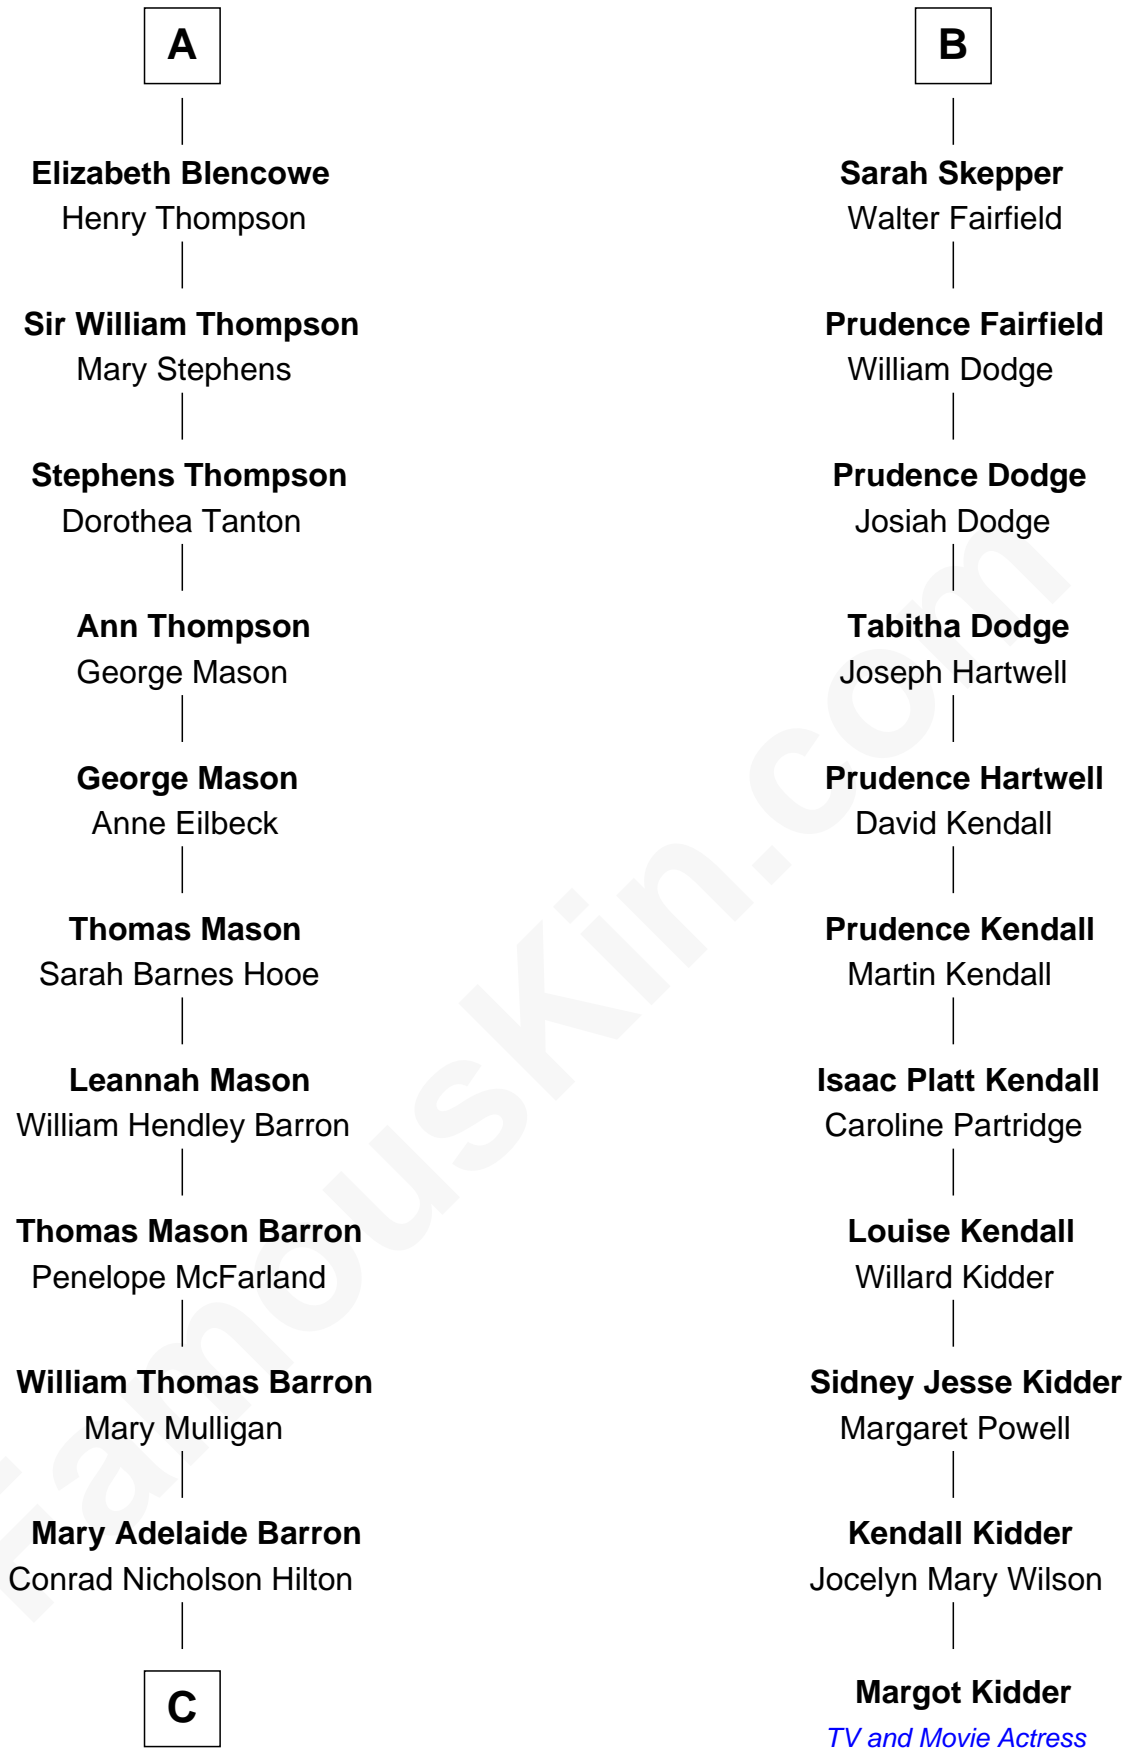

FamousKin.com Relationship Chart of

Paris Hilton

Socialite and TV Personality

17th cousin 2 times removed of

Margot Kidder

TV and Movie Actress

Sir John Clifford

Elizabeth Percy