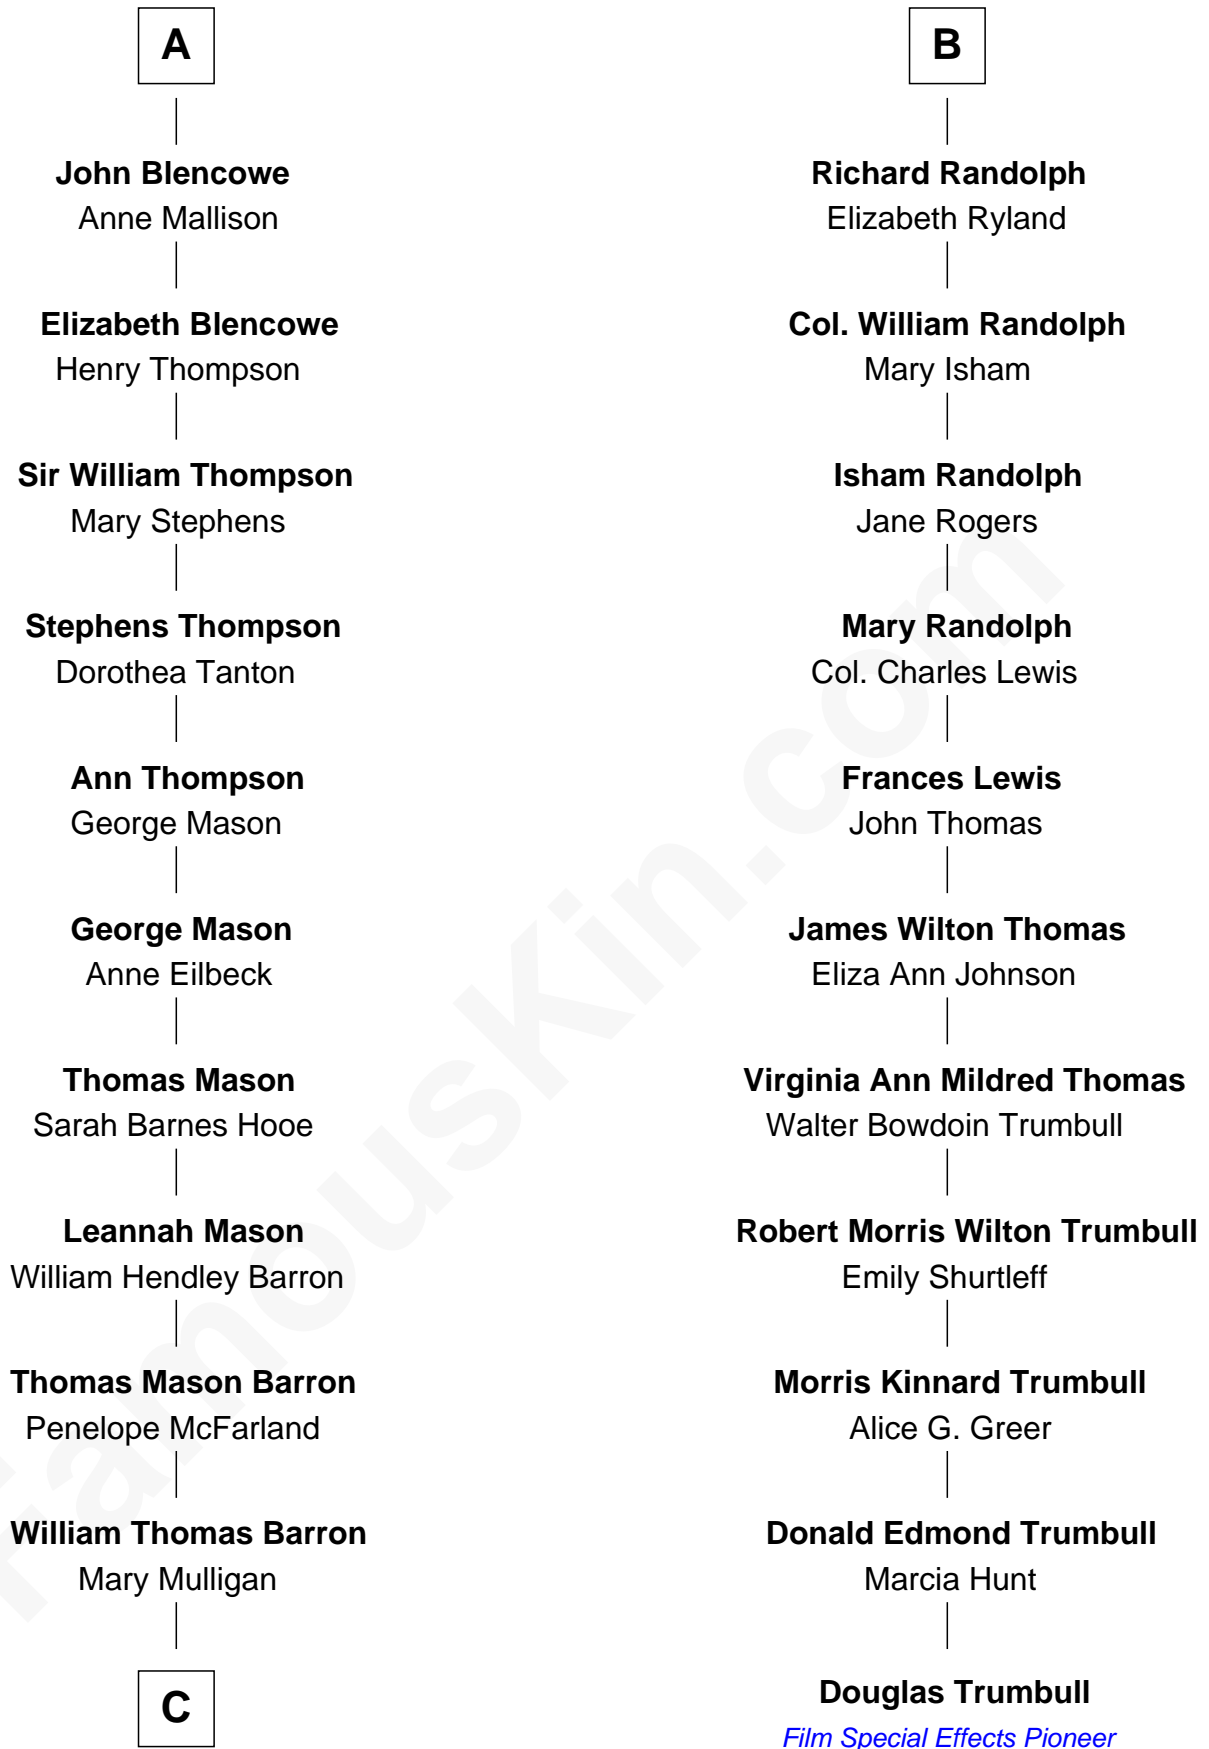

FamousKin.com

Relationship Chart of Paris Hilton

Socialite and TV Personality

17th cousin 3 times removed of

Douglas Trumbull

Film Special Effects Pioneer

C

—
Mary Adelaide Barron
Conrad Nicholson Hilton