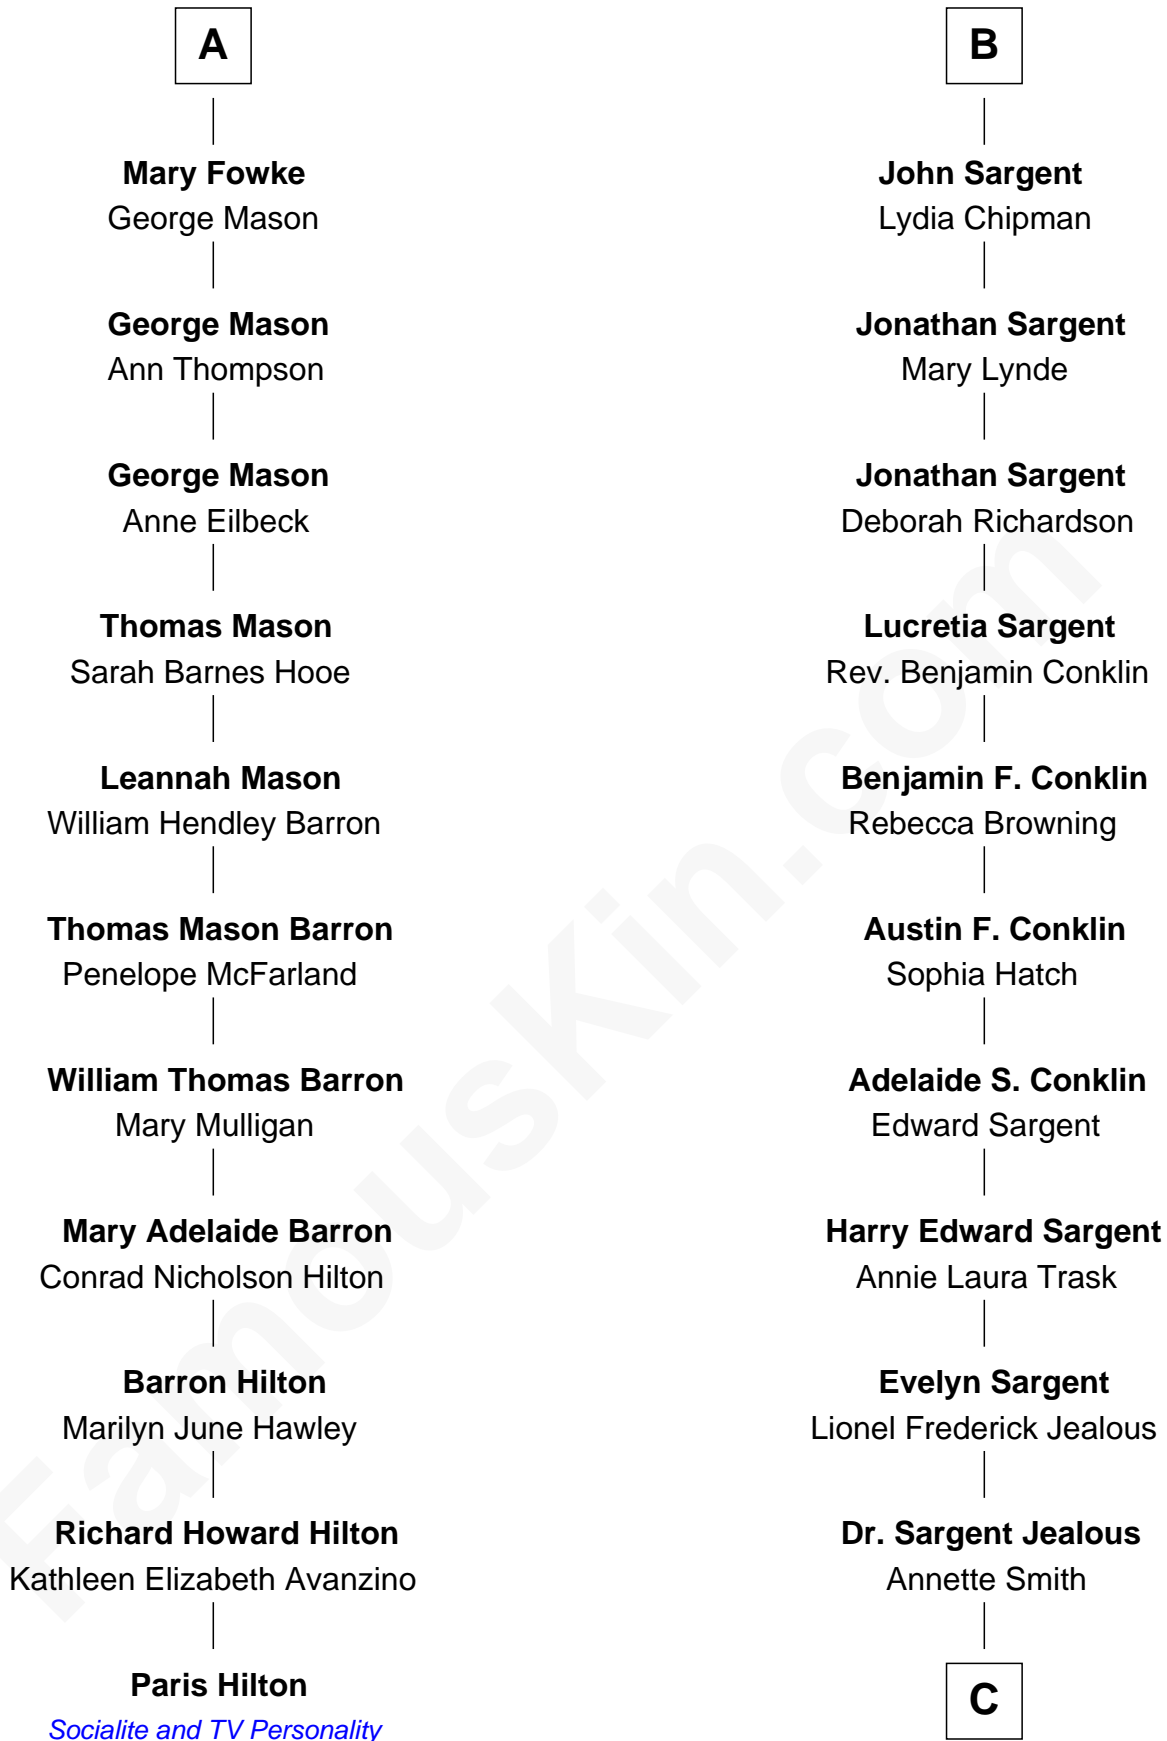

FamousKin.com

Relationship Chart of

Paris Hilton

Socialite and TV Personality

17th cousin 1 time removed of

Ben Jealous

President and CEO of NAACP

C

Frederick Smith Jealous

Ann Frederica Todd

Ben Jealous

President and CEO of NAACP

FamousKin.com