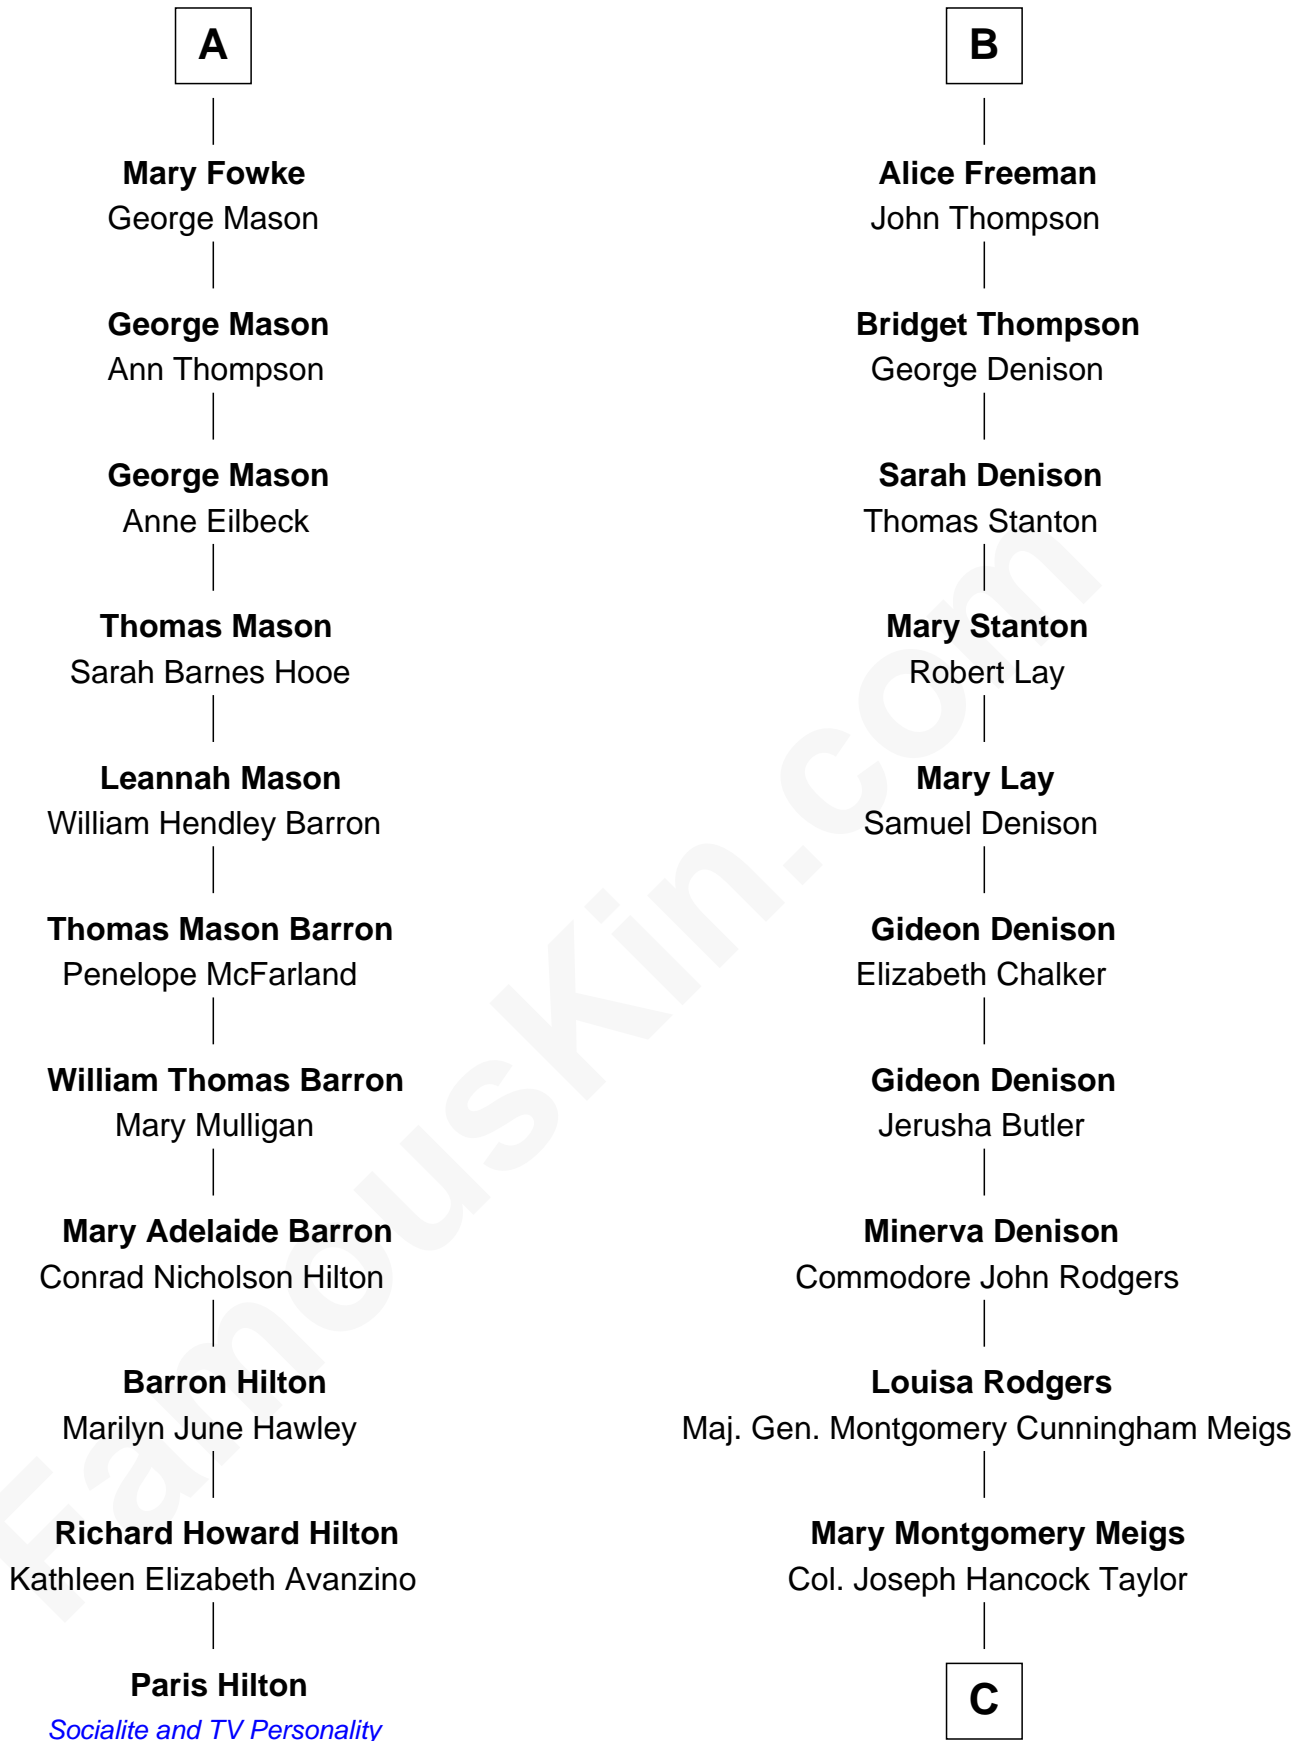

## Relationship Chart of

### Paris Hilton

*Socialite and TV Personality*

17th cousin 3 times removed of

### Parker Stevenson

*TV and Movie Actor*

**C**

—  
**Evelyn Taylor**

Eli Kirk Price

—  
**Philip Price**

Sarah Meade Harrison

—  
**Sarah Meade Price**