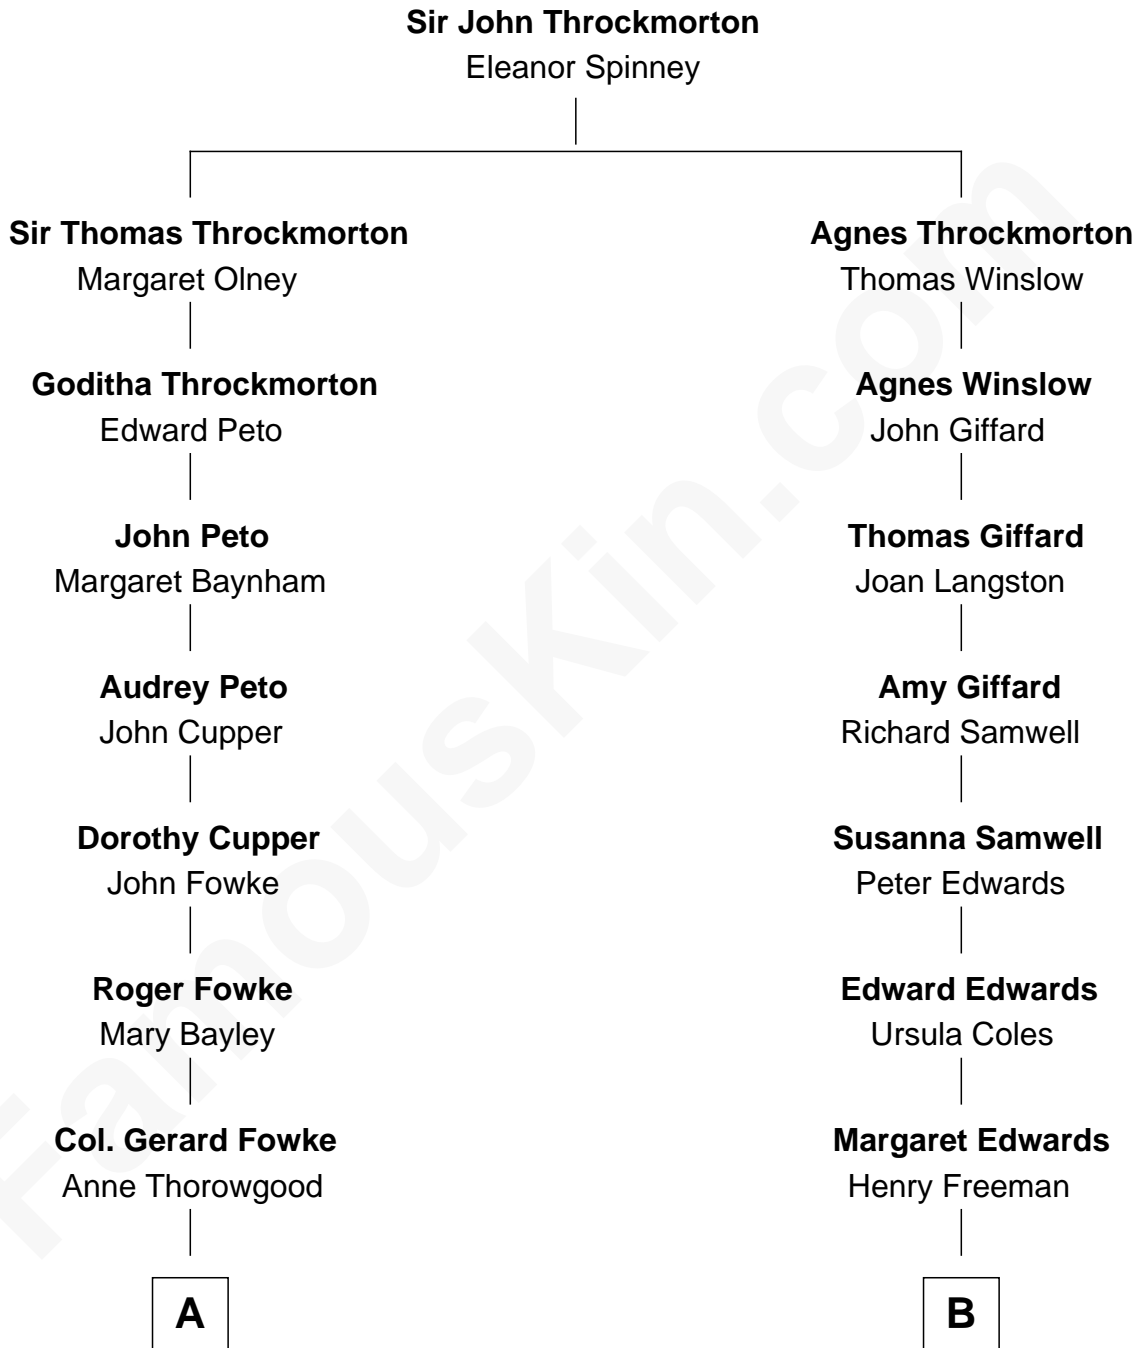

## Relationship Chart of

### Paris Hilton

*Socialite and TV Personality*

17th cousin 3 times removed of

### Parker Stevenson

*TV and Movie Actor*

**C**

—  
**Evelyn Taylor**

Eli Kirk Price

—  
**Philip Price**

Sarah Meade Harrison

—  
**Sarah Meade Price**