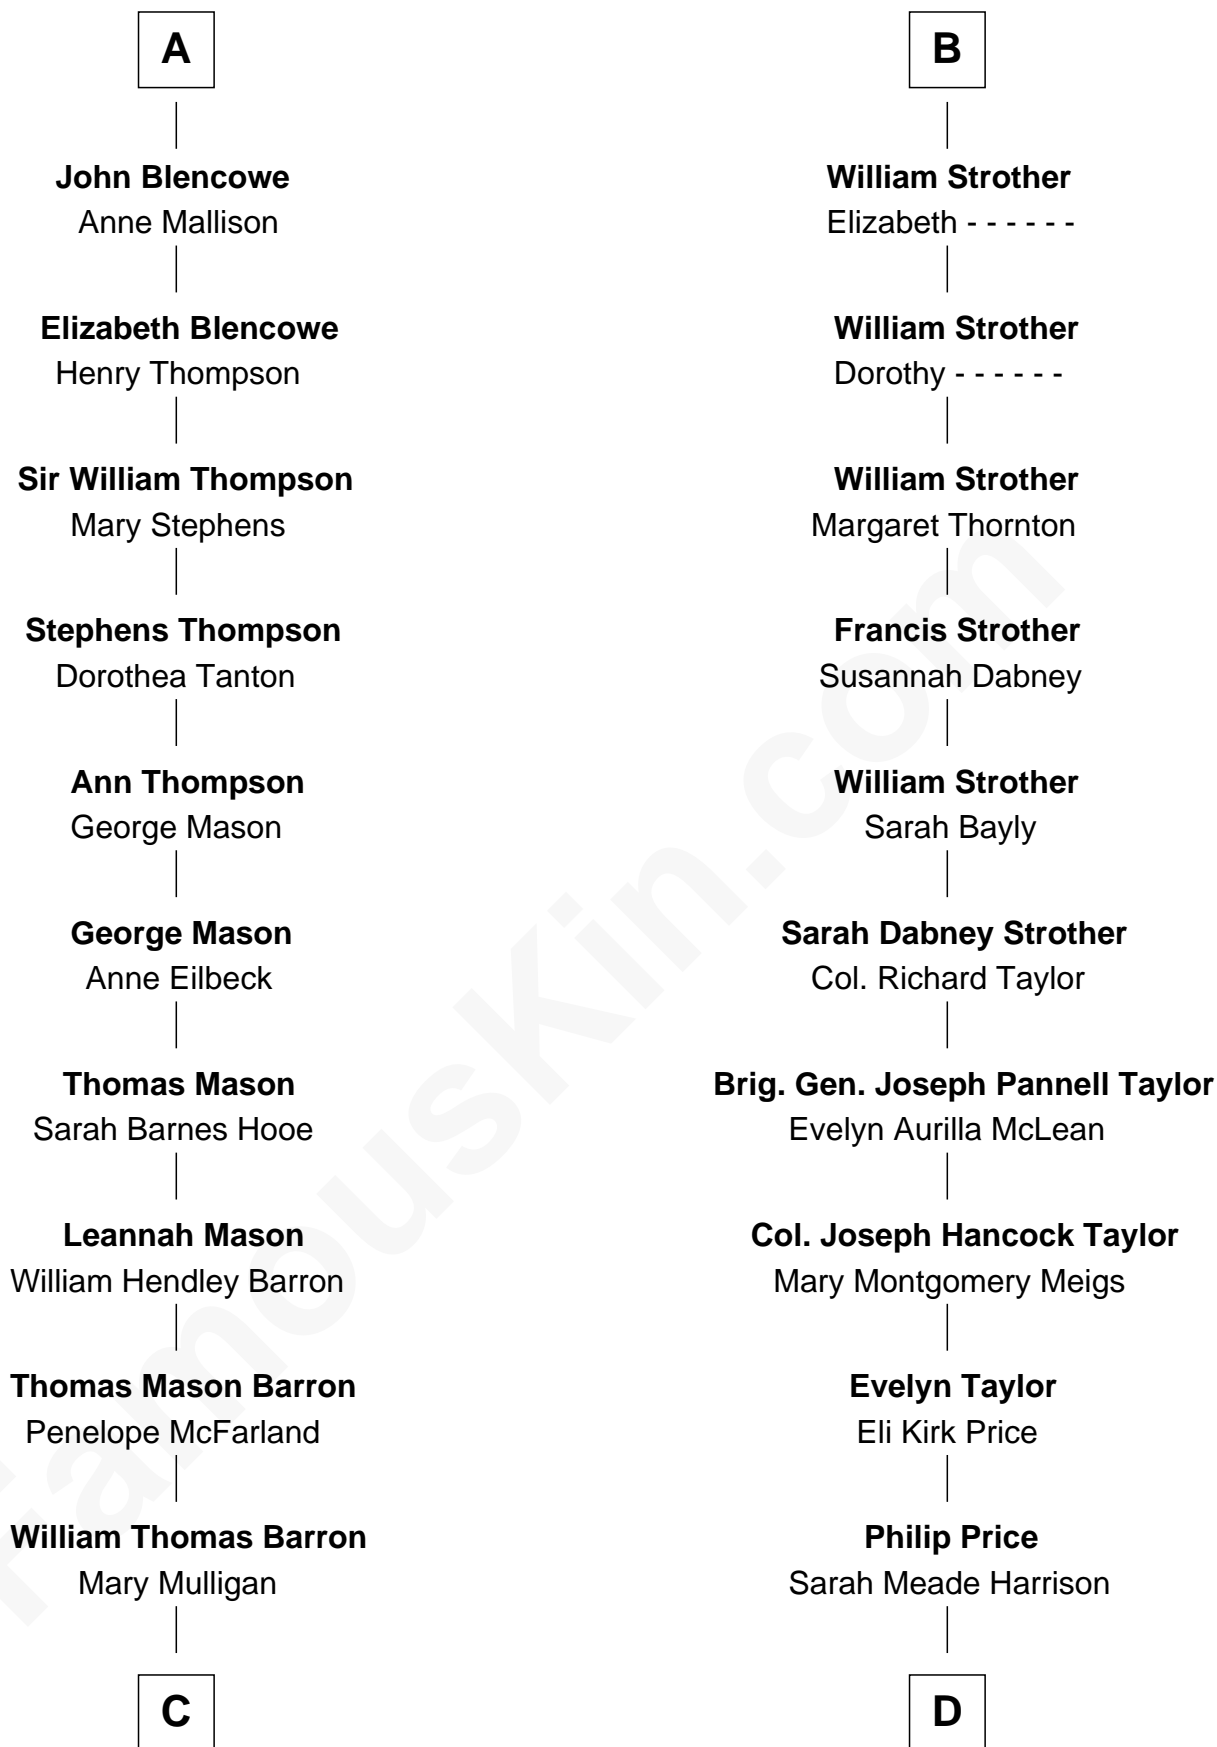

FamousKin.com

Relationship Chart of Paris Hilton

Socialite and TV Personality

18th cousin 2 times removed of

Parker Stevenson
TV and Movie Actor

FamousKin.com