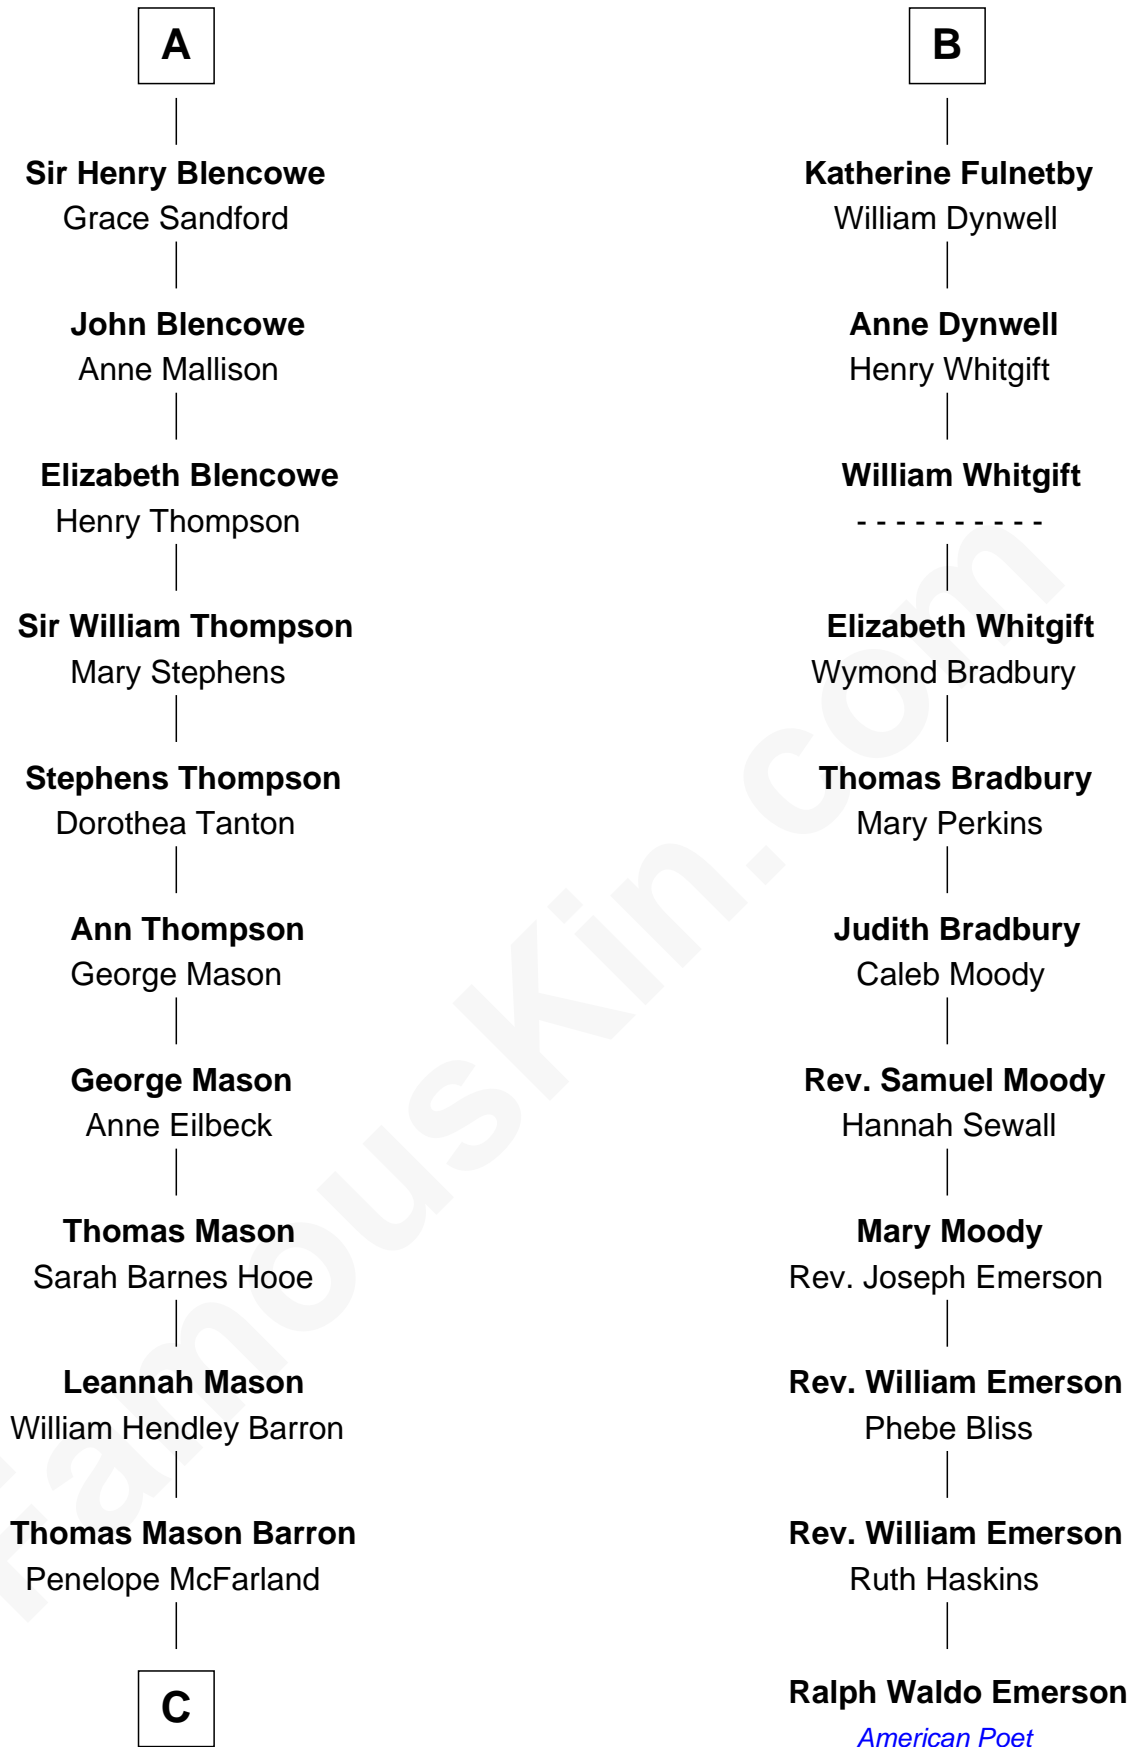

# FamousKin.com Relationship Chart of

**Paris Hilton**

*Socialite and TV Personality*

17th cousin 4 times removed of

**Ralph Waldo Emerson**

*American Poet*

**Sir Maurice de Berkeley**

Eve la Zouche

Sir Robert de Clifford

**Sir Roger de Clifford**

Maud de Beauchamp

**Katherine de Clifford**

Sir Ralph de Greystoke

**Maud de Greystoke**

Eudo de Welles

**Sir Lionel de Welles**

Joan de Waterton

**Margaret de Welles**

Sir Thomas Dymoke

**Jane Dymoke**

John Fulnetby

**B**

**C**

William Thomas Barron

Mary Mulligan

Mary Adelaide Barron

Conrad Nicholson Hilton

Barron Hilton

Marilyn June Hawley

Richard Howard Hilton

Kathleen Elizabeth Avanzino

Paris Hilton