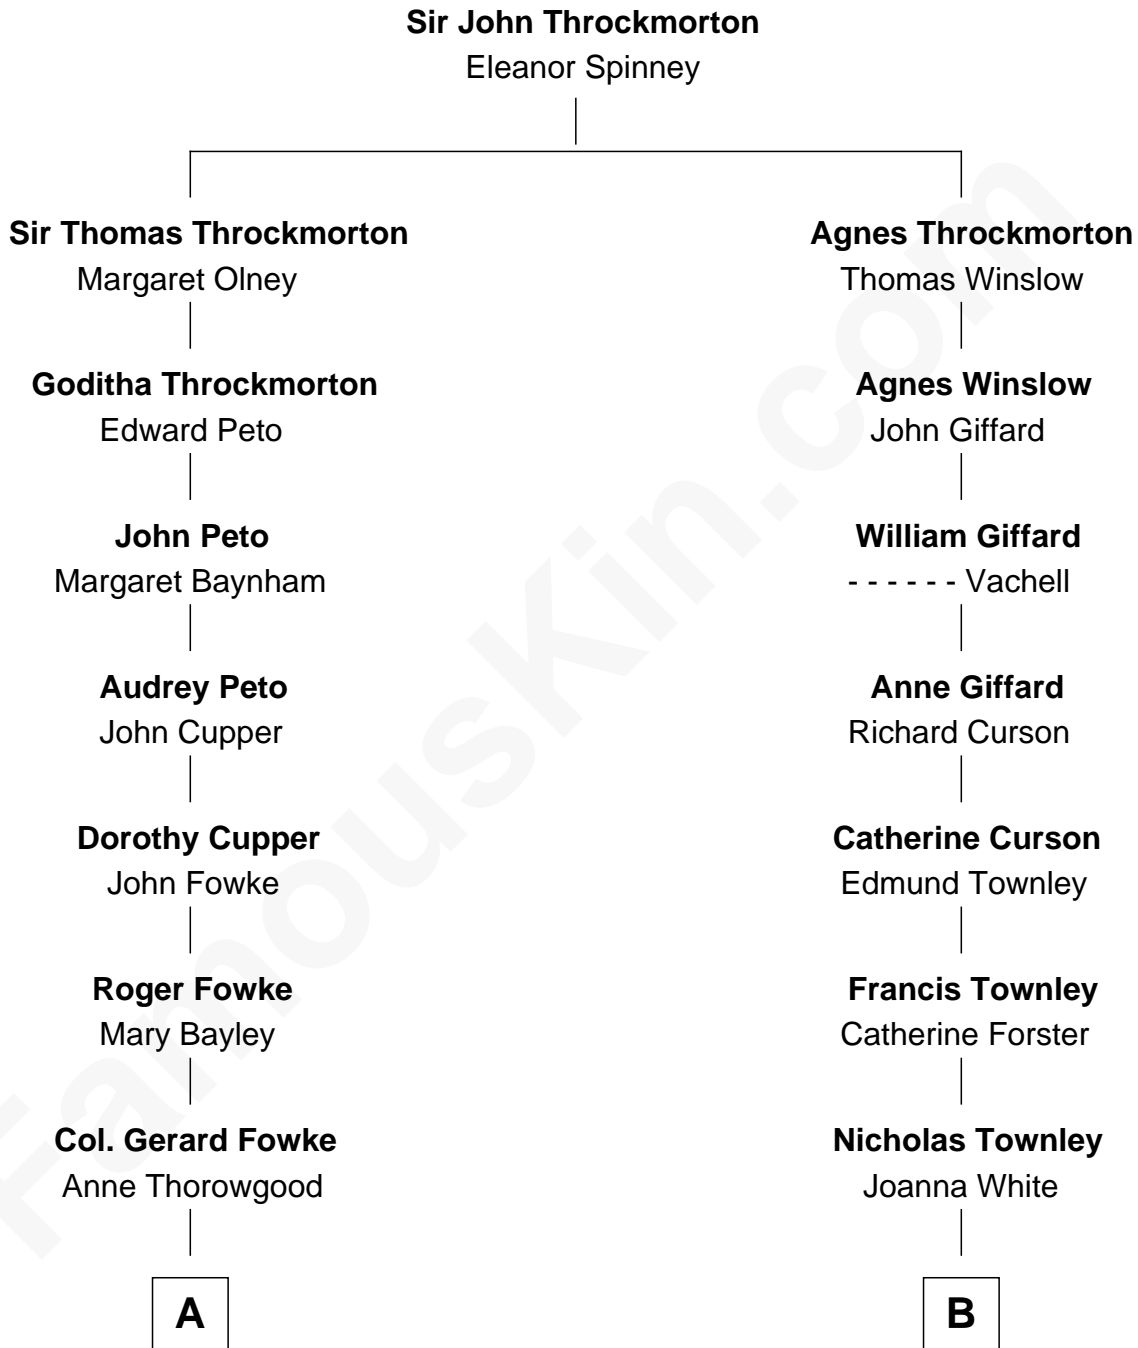

FamousKin.com

Relationship Chart of

Paris Hilton

Socialite and TV Personality

13th cousin 4 times removed of

Stephen Crane

Author of The Red Badge of Courage

A

Mary Fowke
George Mason

George Mason
Ann Thompson

George Mason
Anne Eilbeck

Thomas Mason
Sarah Barnes Hooe

Leannah Mason
William Hendley Barron

Thomas Mason Barron
Penelope McFarland

William Thomas Barron
Mary Mulligan