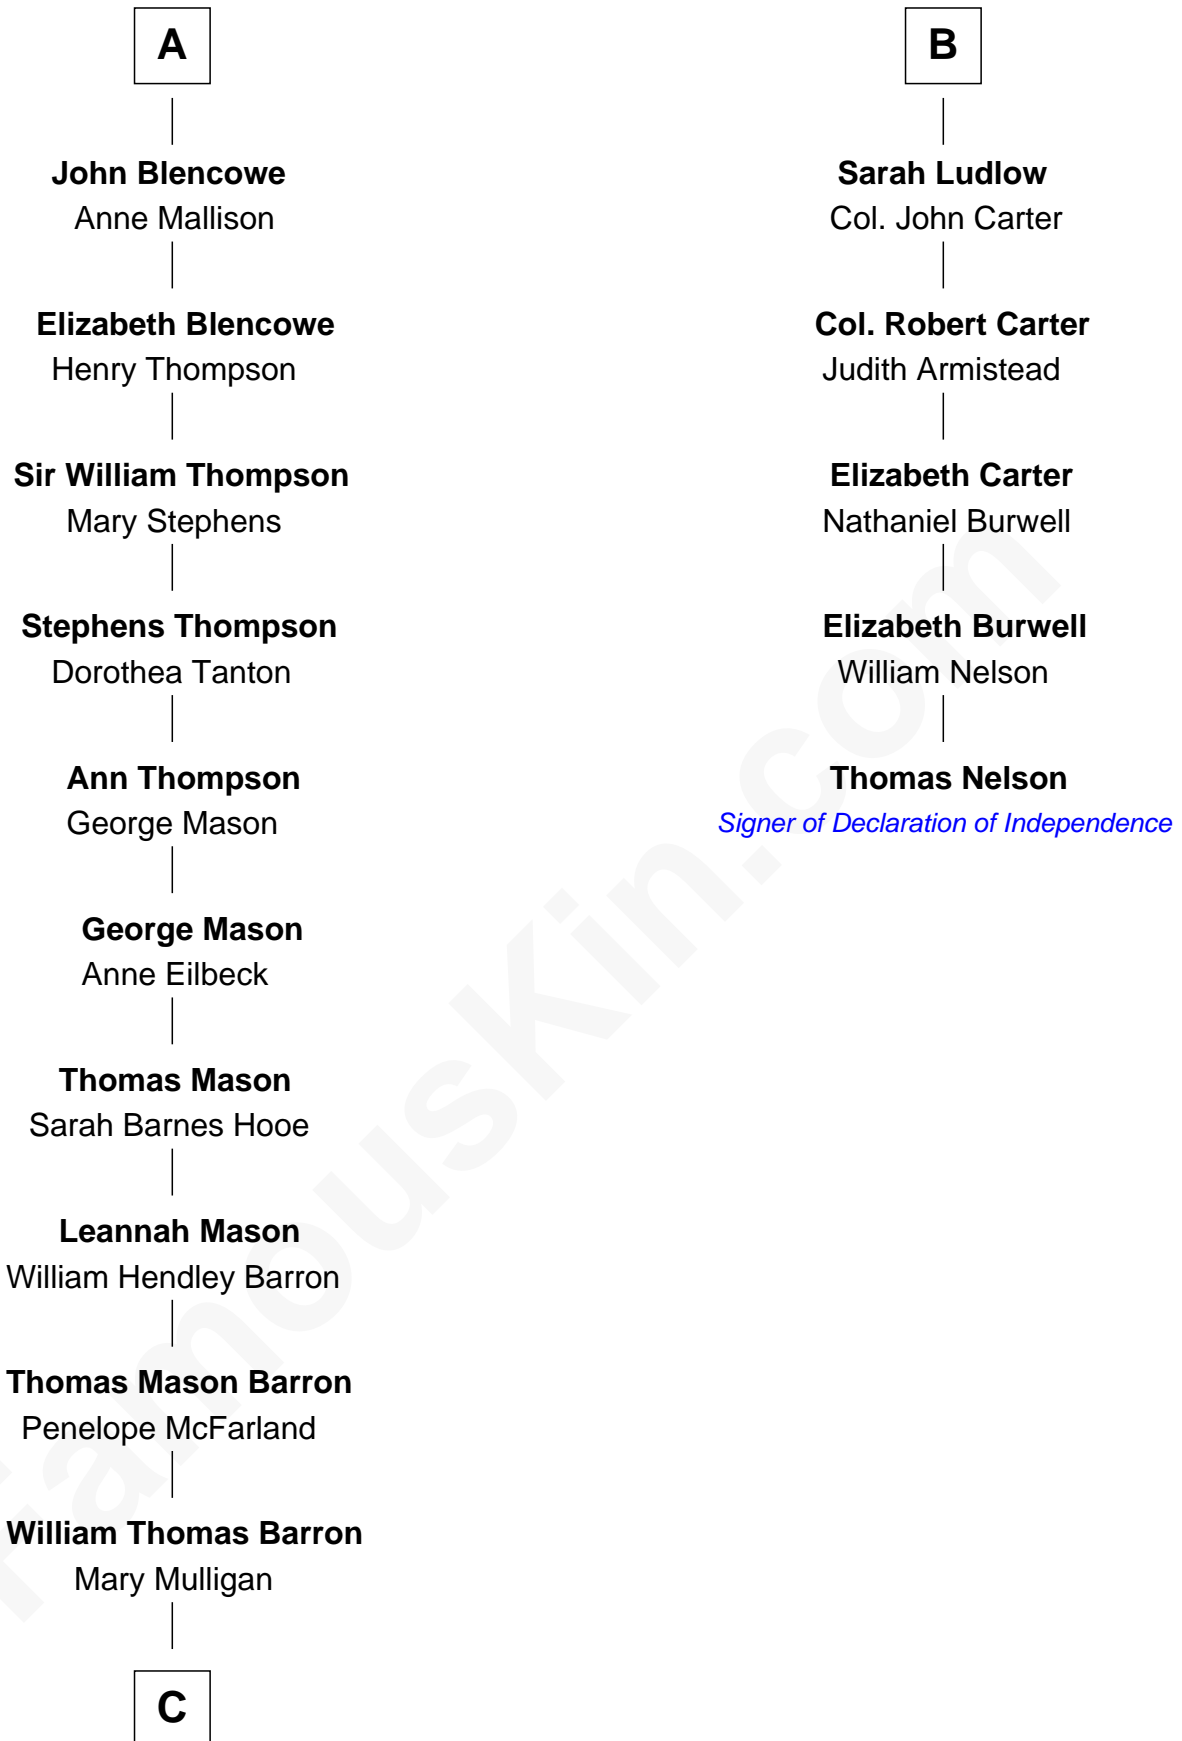

FamousKin.com

Relationship Chart of

Paris Hilton

Socialite and TV Personality

11th cousin 9 times removed of

Thomas Nelson

Signer of the Declaration of Independence

Sir Walter Blount

Edith Windsor

George Ludlow

Thomas Ludlow

Jane Pyle

Gabriel Ludlow

Phillis - - - - -

B

C