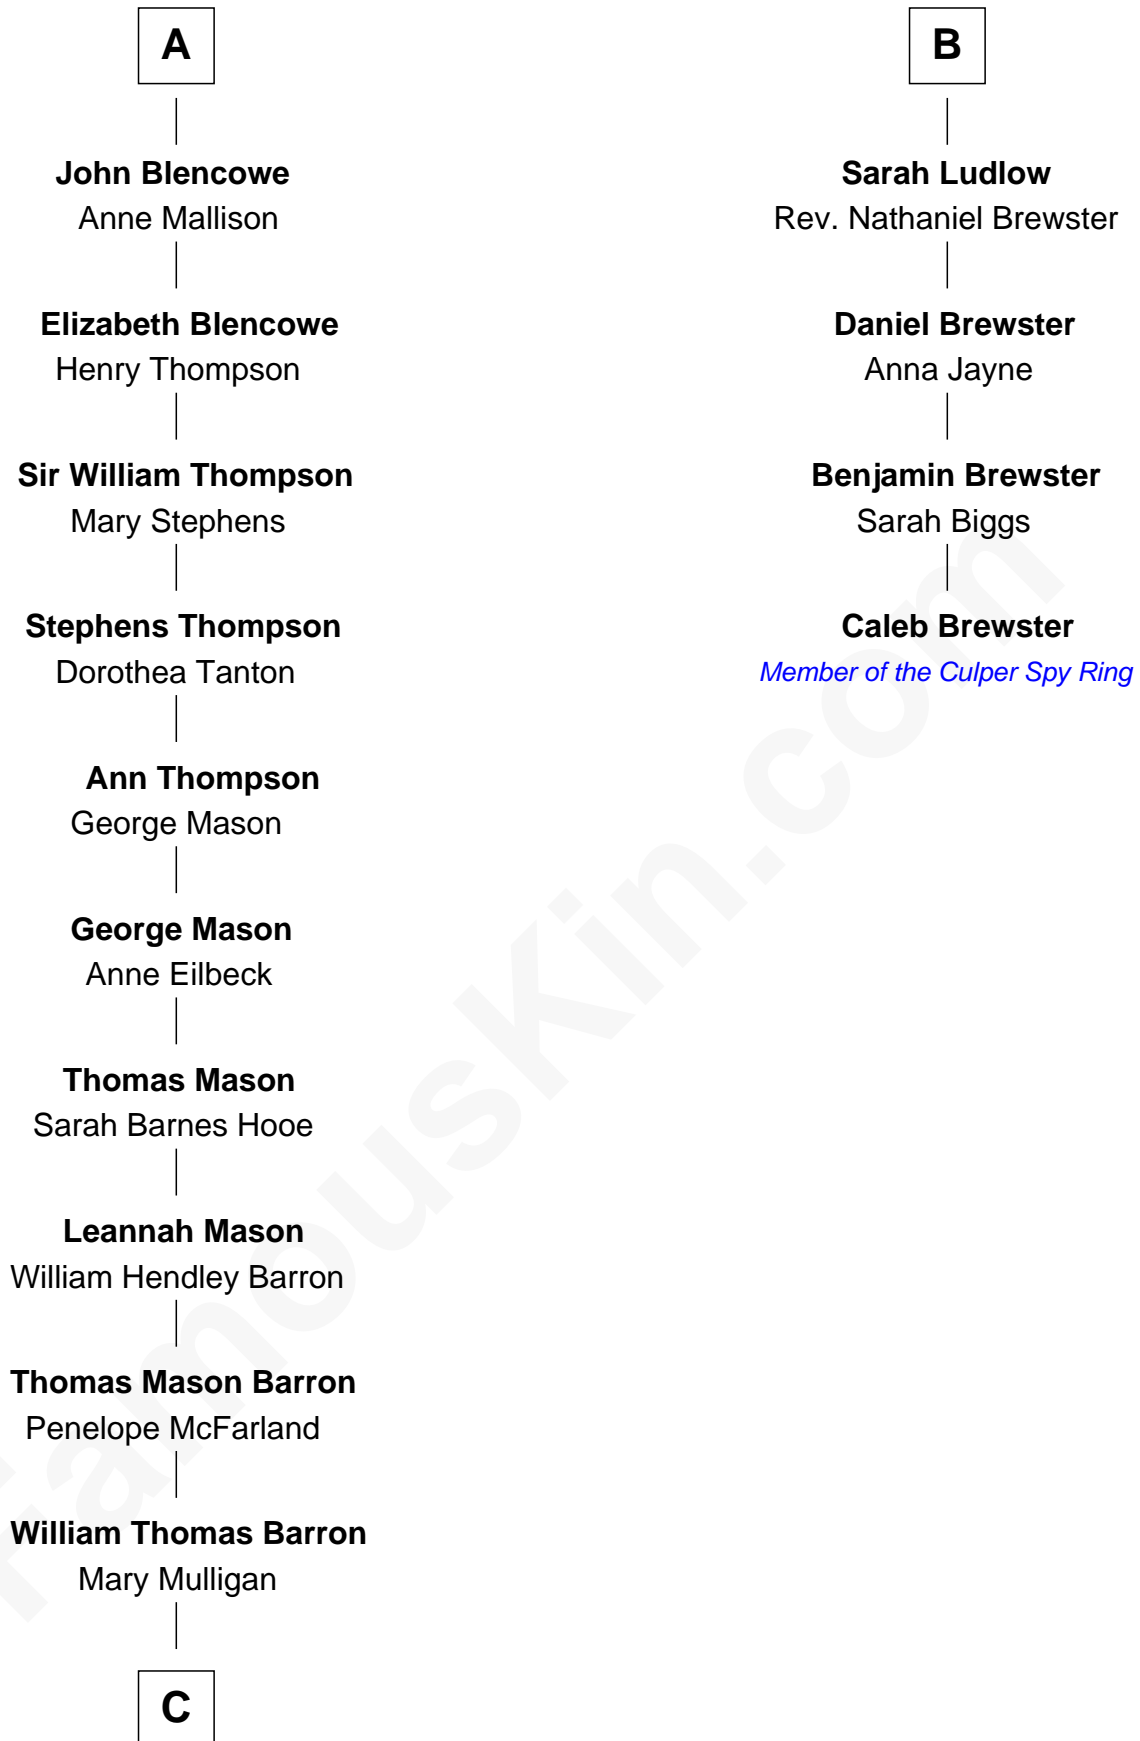

FamousKin.com

Relationship Chart of

Paris Hilton

Socialite and TV Personality

10th cousin 10 times removed of

Caleb Brewster

Member of the Culper Spy Ring during the American Revolution

C

—
Mary Adelaide Barron
Conrad Nicholson Hilton

—
Barron Hilton
Marilyn June Hawley

—
Richard Howard Hilton
Kathleen Elizabeth Avanzino

—
Paris Hilton
Socialite and TV Personality

FamousKin.com