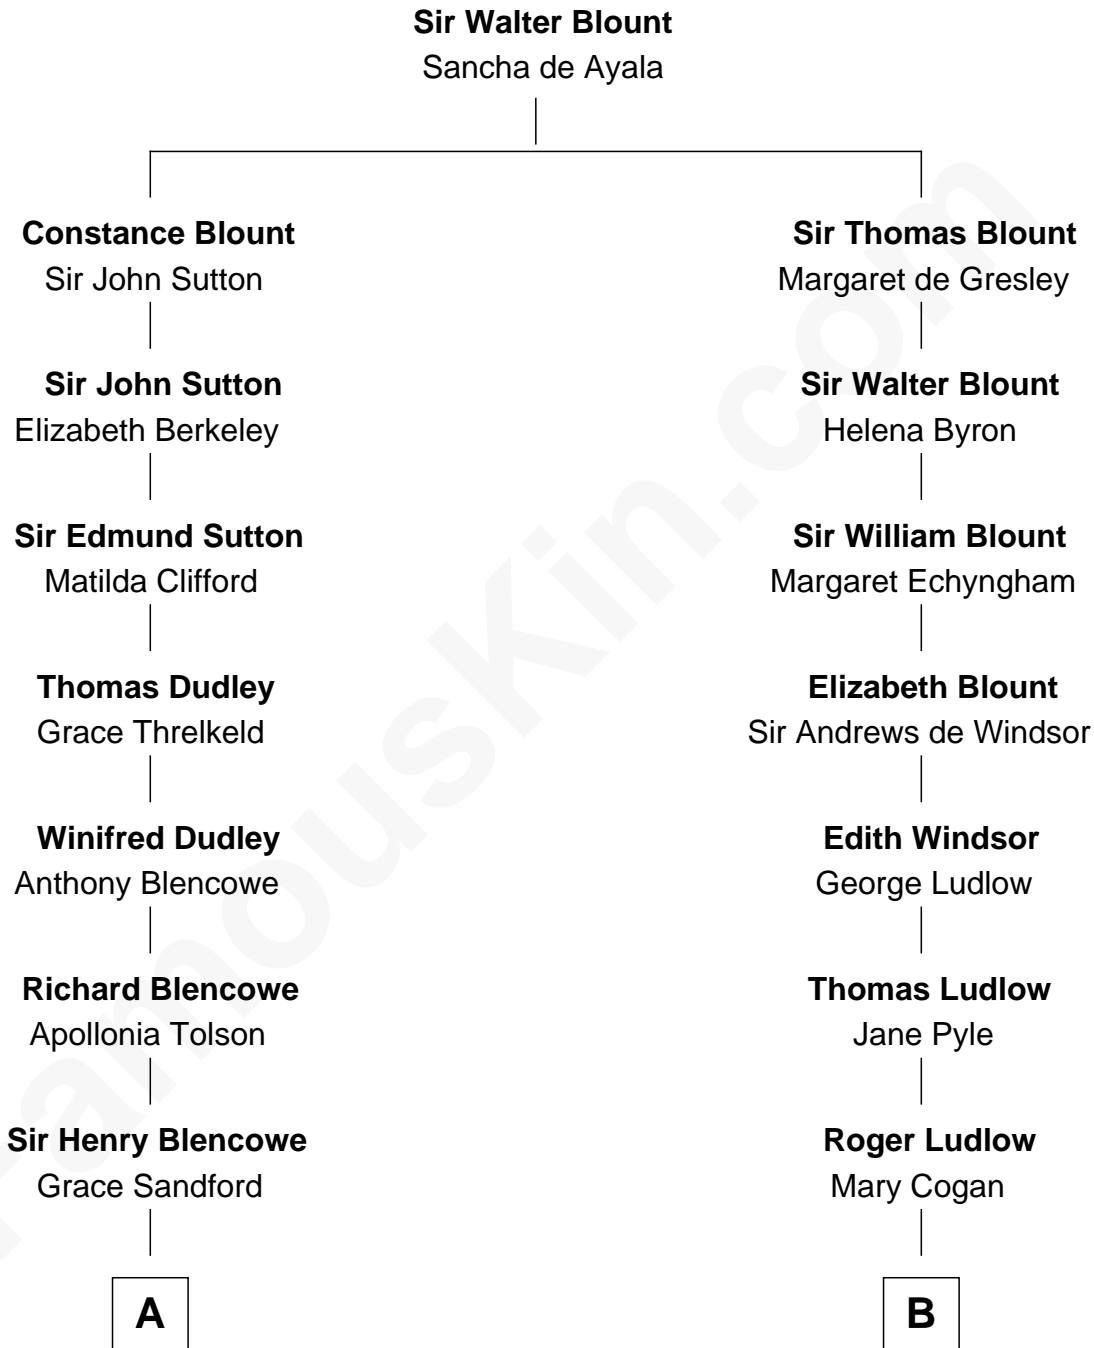

FamousKin.com

Relationship Chart of

Paris Hilton

Socialite and TV Personality

10th cousin 10 times removed of

Caleb Brewster

Member of the Culper Spy Ring during the American Revolution

C

—
Mary Adelaide Barron
Conrad Nicholson Hilton

—
Barron Hilton
Marilyn June Hawley

—
Richard Howard Hilton
Kathleen Elizabeth Avanzino

—
Paris Hilton
Socialite and TV Personality

FamousKin.com