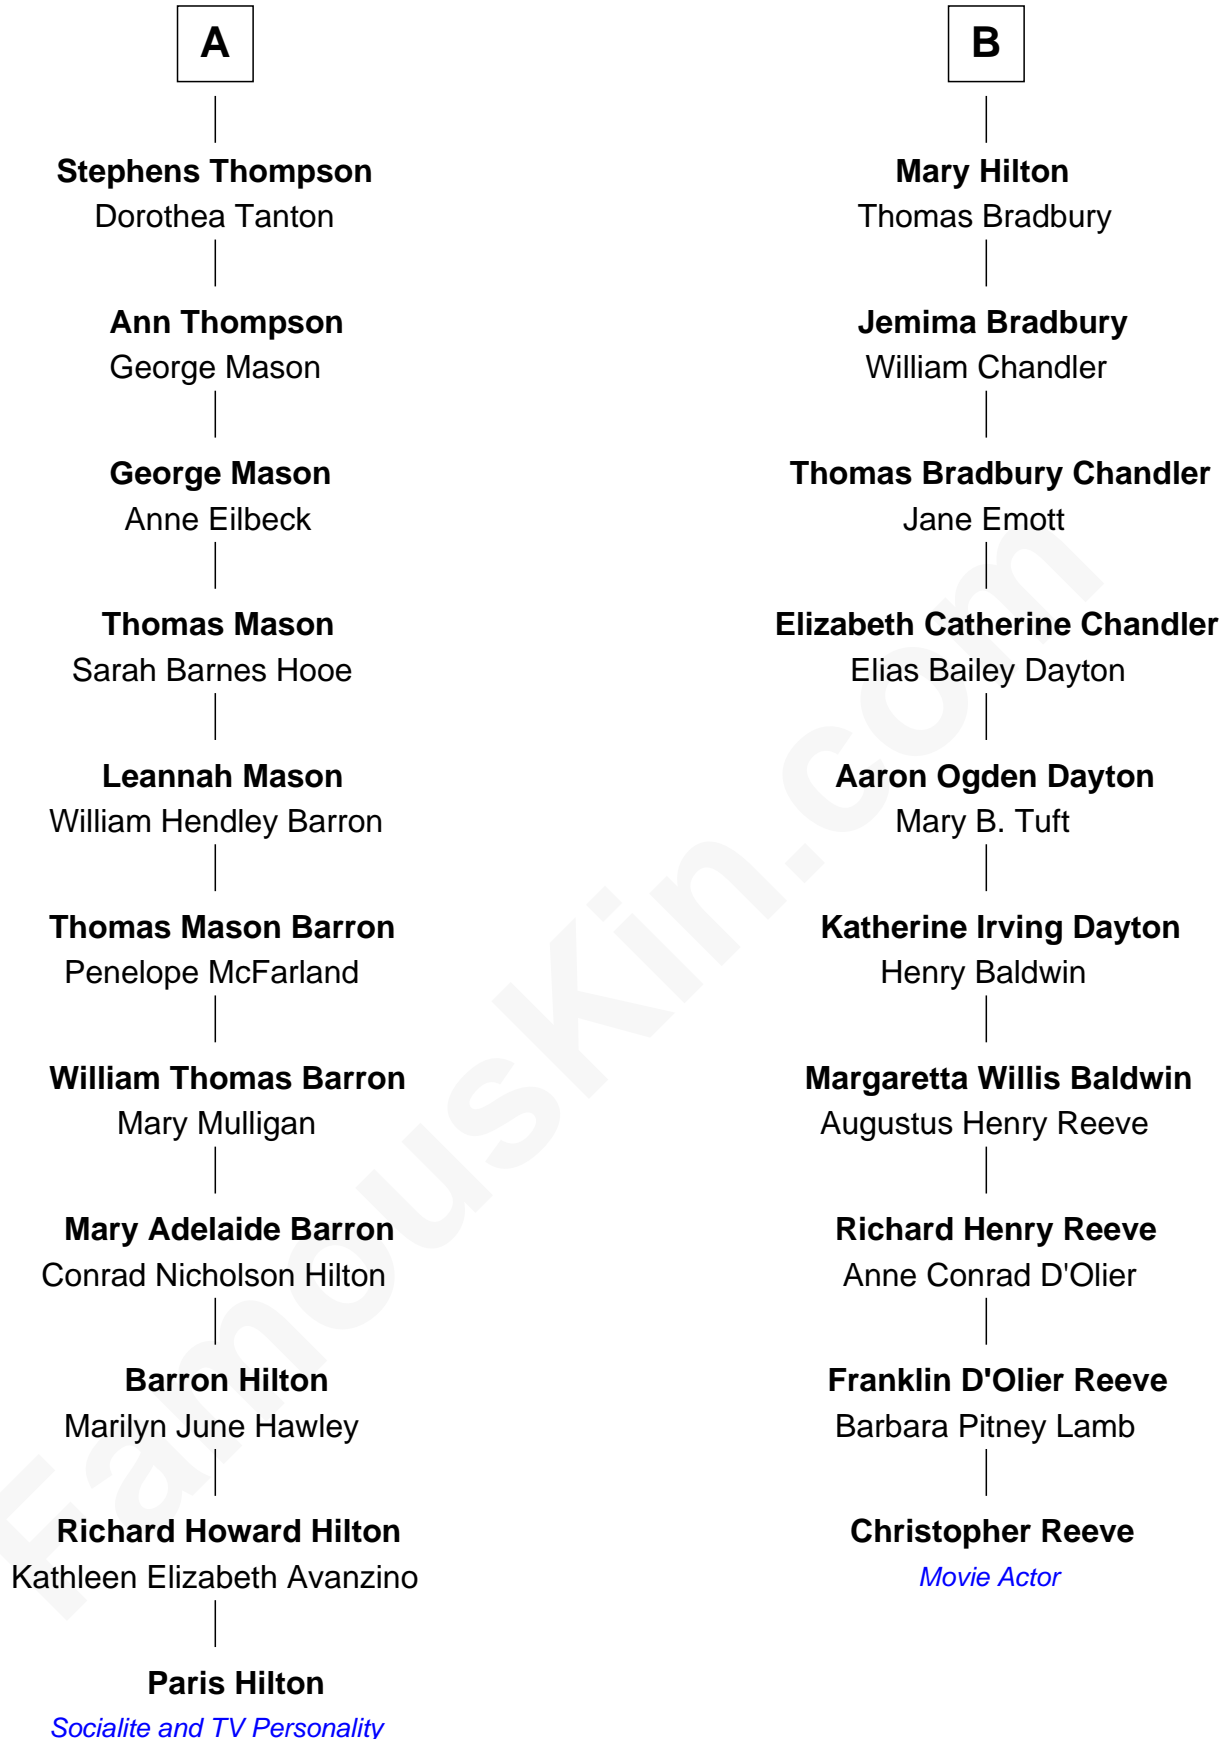

FamousKin.com

Relationship Chart of Paris Hilton

Socialite and TV Personality

16th cousin 1 time removed of

Christopher Reeve
Movie Actor

Christopher Reeve photo by [Jbfrankel](#) (CC BY-SA 3.0)