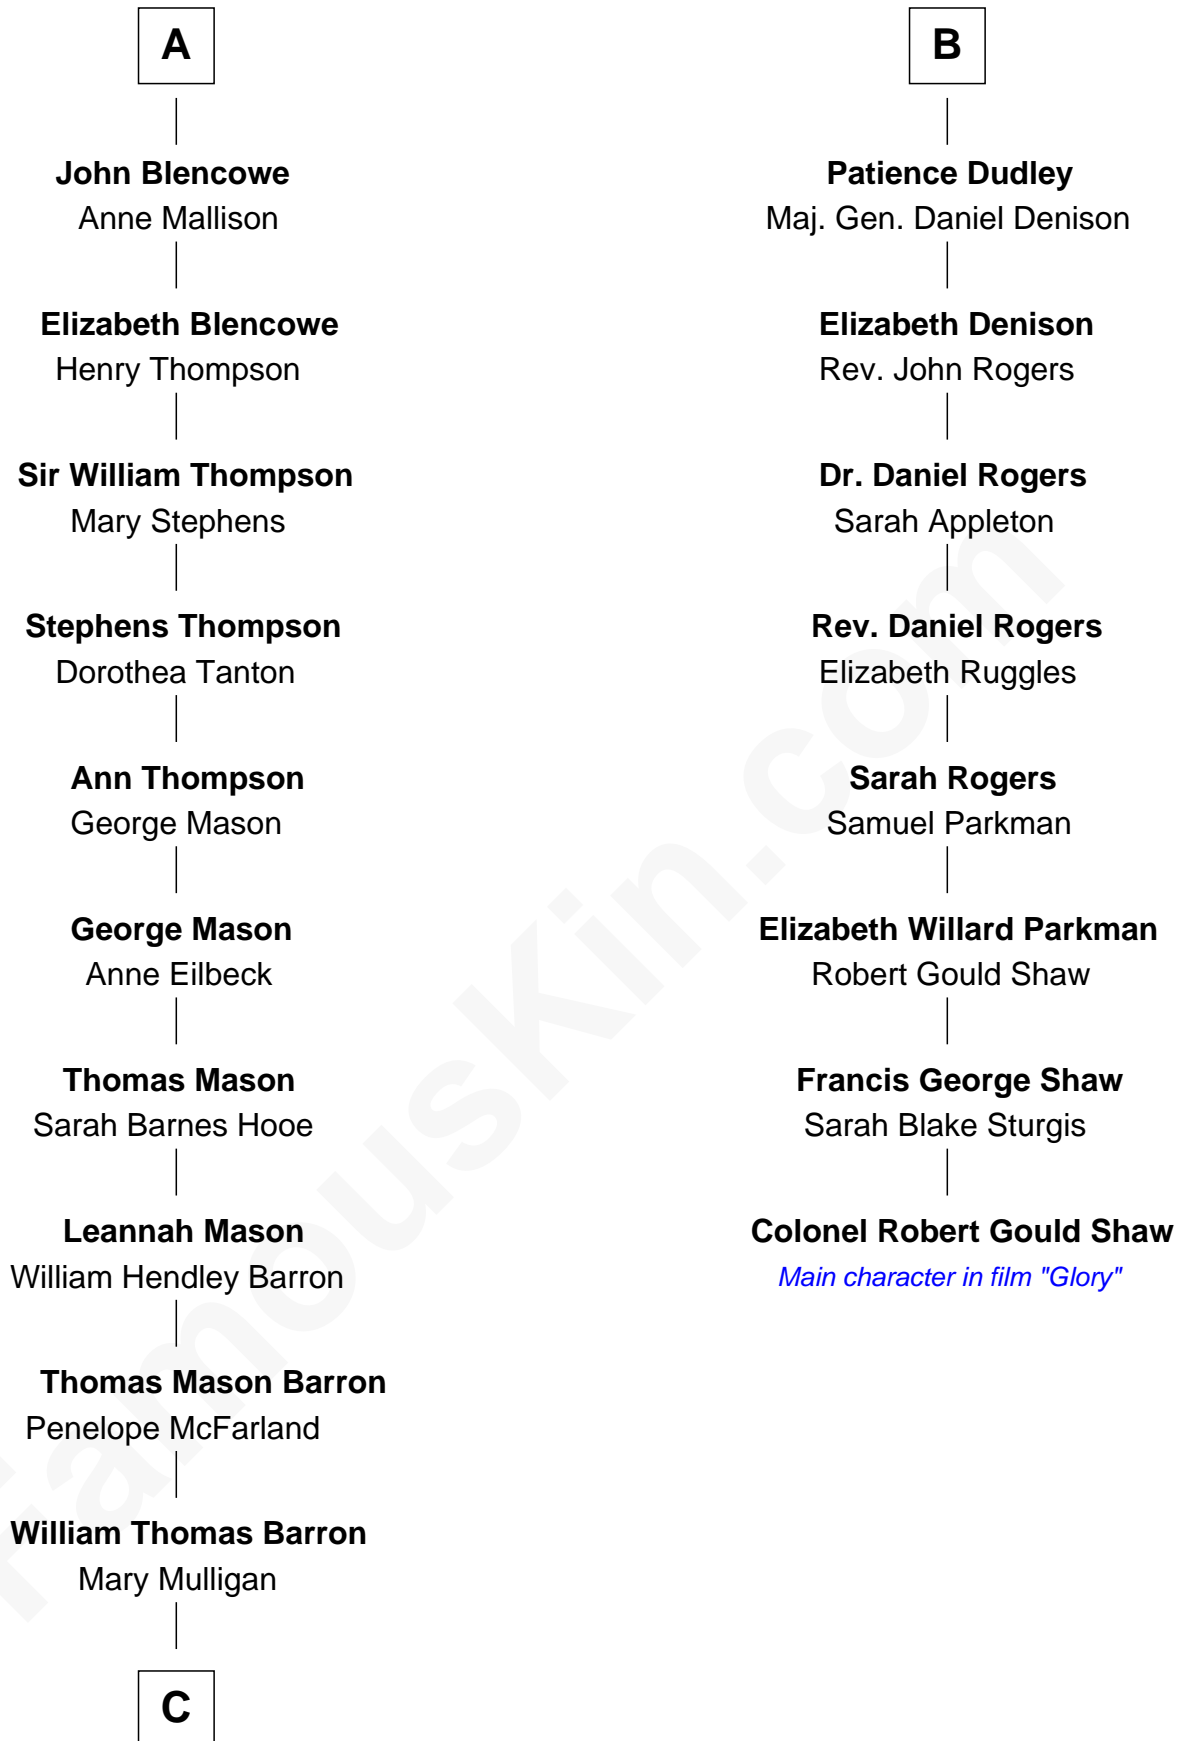

## Relationship Chart of Paris Hilton

*Socialite and TV Personality*

14th cousin 6 times removed of

## Colonel Robert Gould Shaw

*U.S. Civil War leader of film "Glory" fame*

**C**

—  
**Mary Adelaide Barron**  
Conrad Nicholson Hilton

—  
**Barron Hilton**  
Marilyn June Hawley

—  
**Richard Howard Hilton**  
Kathleen Elizabeth Avanzino