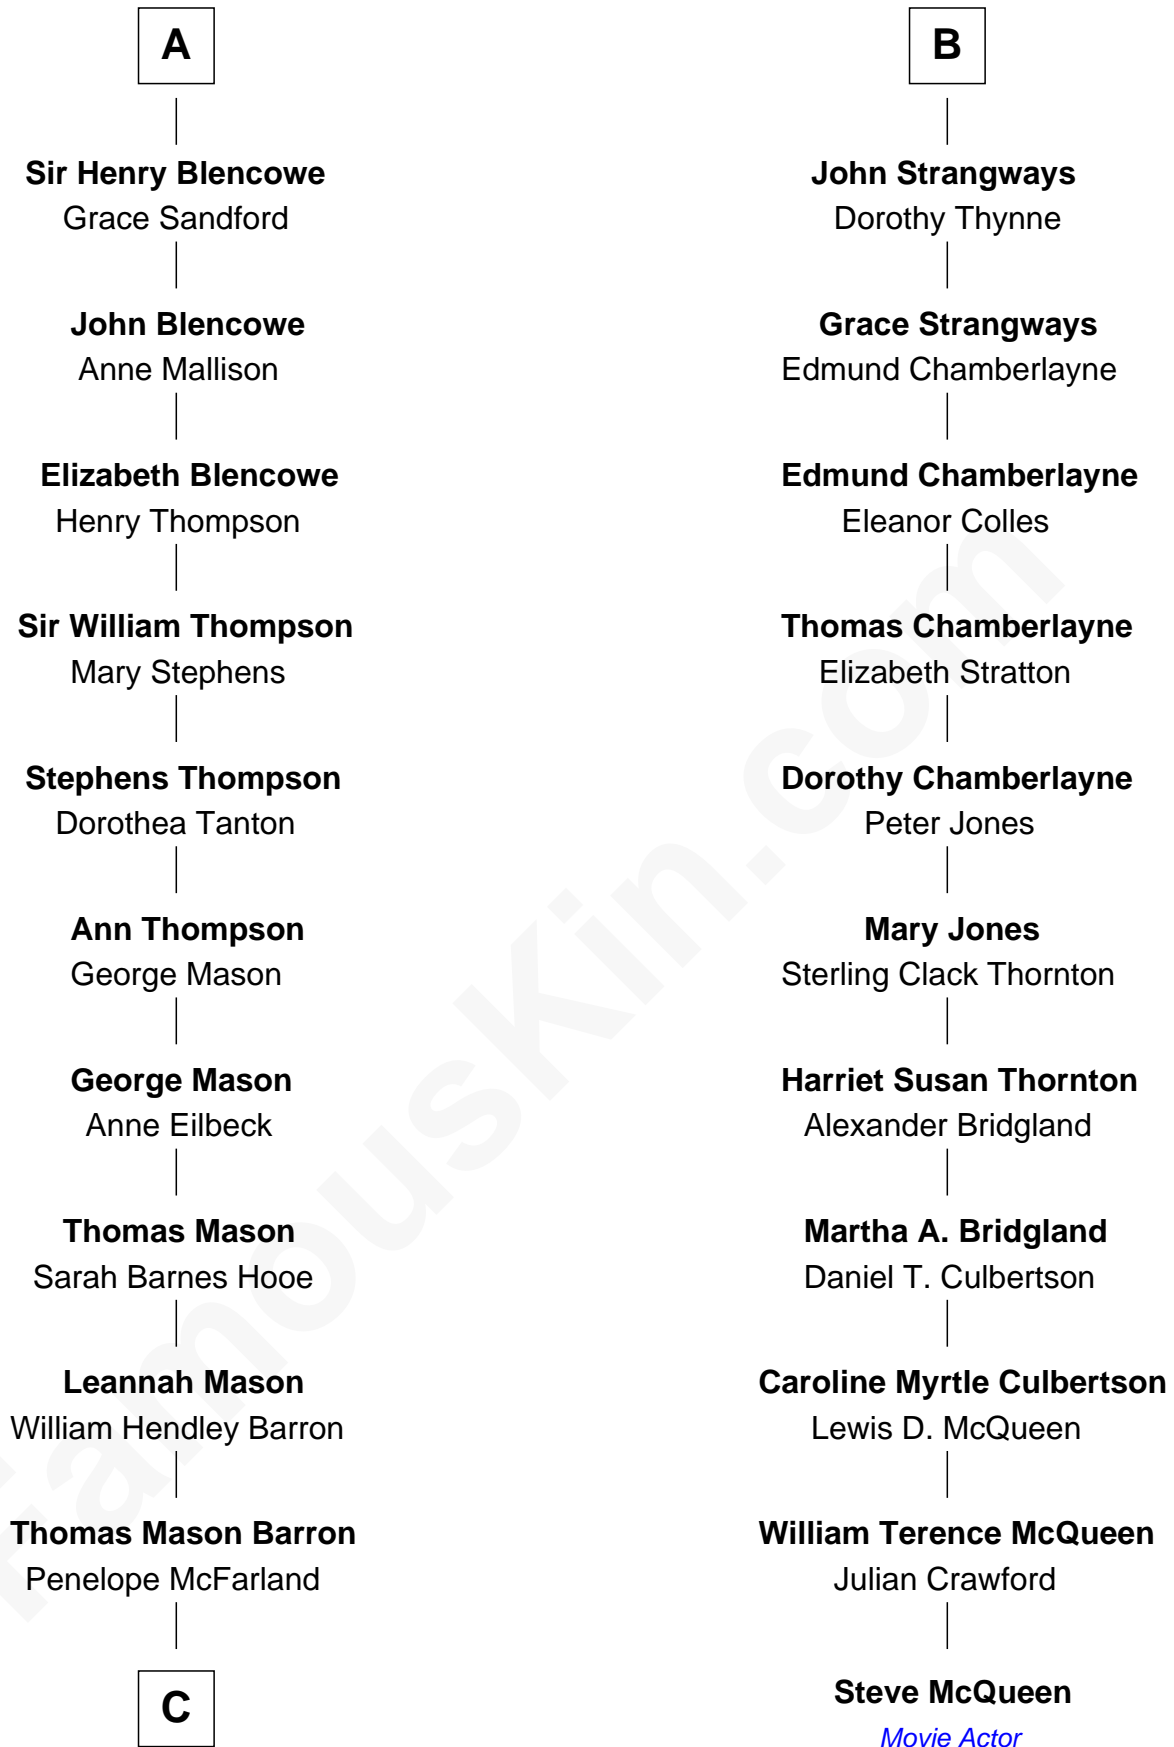

# FamousKin.com Relationship Chart of

**Paris Hilton**

*Socialite and TV Personality*

17th cousin 4 times removed of

**Steve McQueen**

*Movie Actor*

**Edmund Mortimer**  
Philippa Plantagenet

**Elizabeth Mortimer**

Grace Threlkeld

**Winifred Dudley**

Anthony Blencowe

**Richard Blencowe**

Apollonia Tolson

**A**

**Roger Mortimer**

Eleanor Holand

**Anne de Mortimer**

Richard of York

**Sir Richard Plantagenet**

Cecily Neville

**Anne of York**

Sir Thomas St. Leger

**Anne St. Leger**

Sir George Manners

**Margaret Manners**

Sir Henry Strangways

**Sir Giles Strangways**

Joan Wadham

**B**

**C**

William Thomas Barron

Mary Mulligan