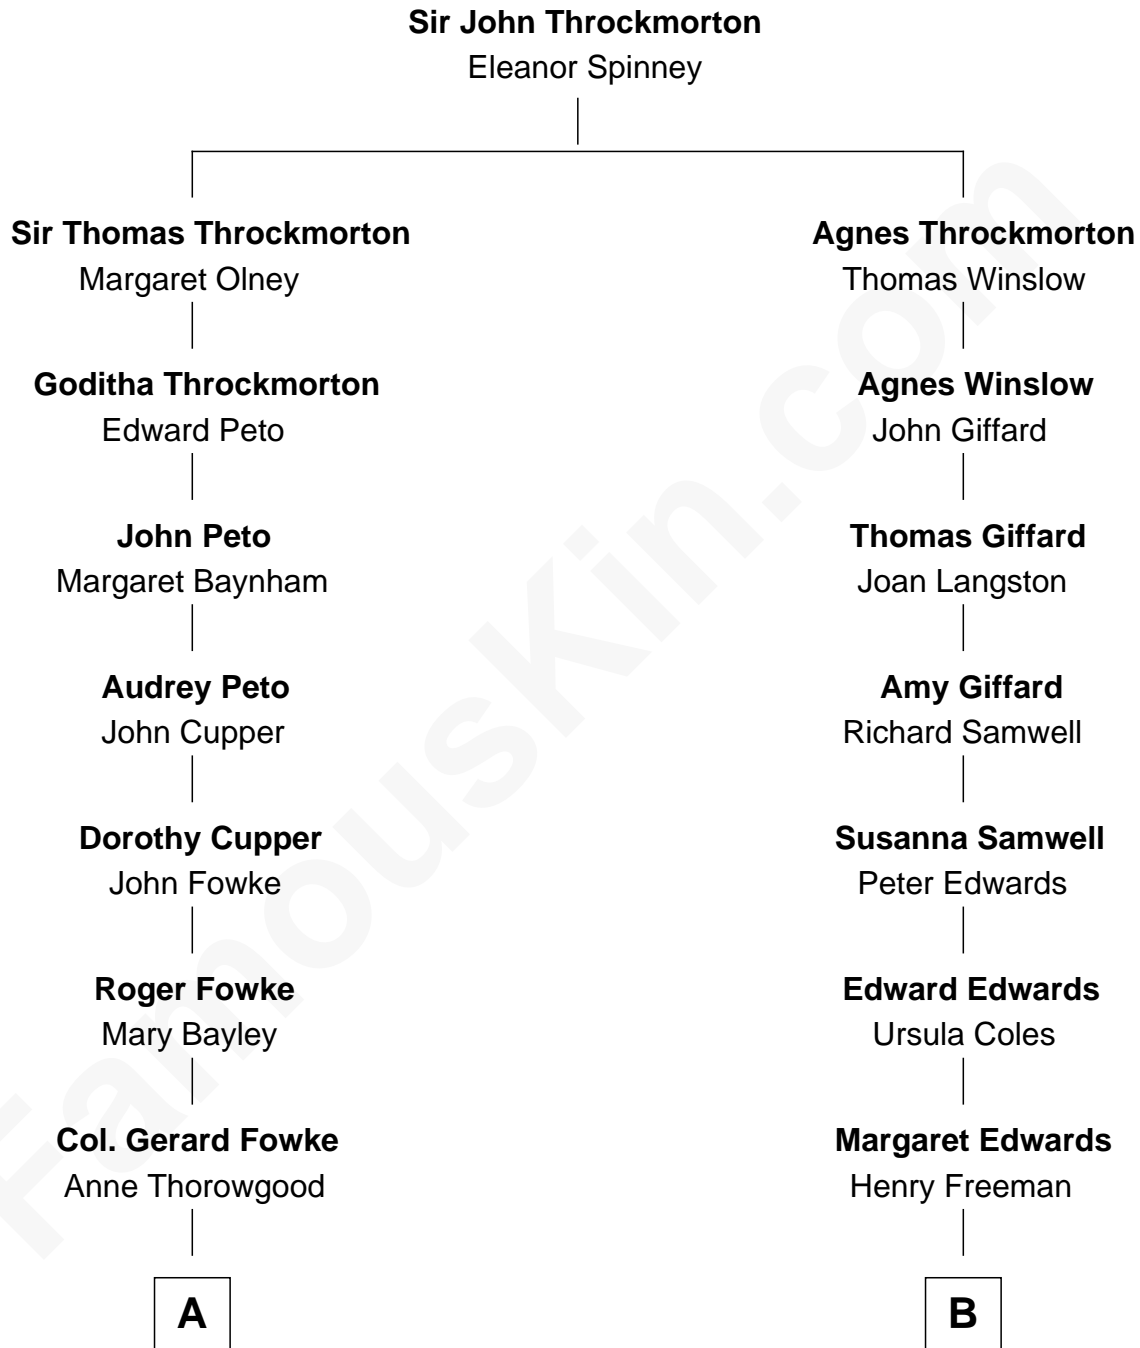

FamousKin.com

Relationship Chart of

Paris Hilton

Socialite and TV Personality

16th cousin 1 time removed of

Fannie Farmer

Author of original Fannie Farmer Cookbook

A

Mary Fowke
George Mason

George Mason
Ann Thompson

George Mason
Anne Eilbeck

Thomas Mason
Sarah Barnes Hooe

Leannah Mason
William Hendley Barron

Thomas Mason Barron
Penelope McFarland

William Thomas Barron
Mary Mulligan

Sarah Wise
Stephen Williams

Joseph Williams
Abigail Davis

Mary Williams
Samuel Gore

Jeremiah Gore
Mary Watson

Jeremiah Gore
Thankful Harris

Mary Watson Gore
John Adams Merritt

Mary Watson Merritt
John Franklin Farmer