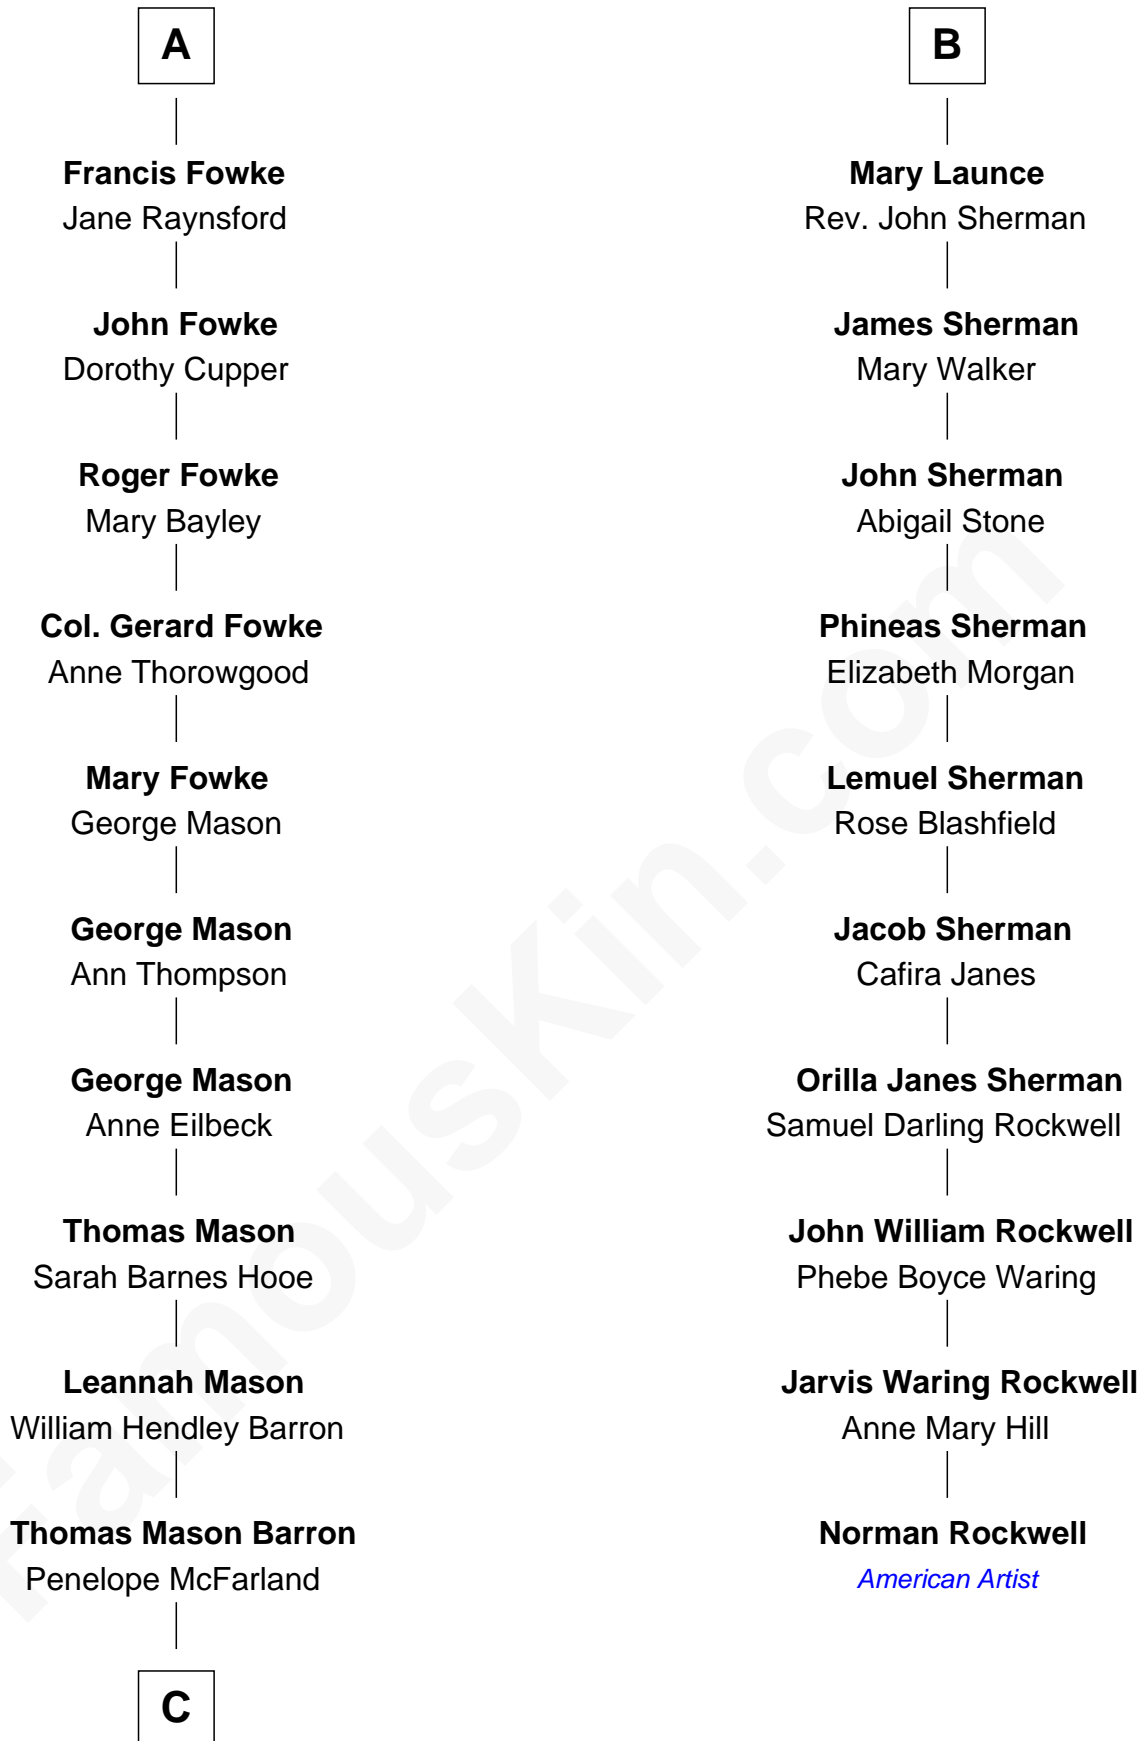

# FamousKin.com Relationship Chart of

**Paris Hilton**

*Socialite and TV Personality*

16th cousin 5 times removed of

**Norman Rockwell**

*American Artist*

**Stephen le Scrope**

Margery de Welles

**Maude le Scrope**  
Sir Baldwin Freville

**Joyce Freville**  
Sir Roger Aston

**Sir Robert Aston**  
Isabel Brereton

**John Aston**  
Elizabeth Delves

**Margaret Aston**  
John Kinnersley

**Isabel Kinnersley**  
John Bradshaw

**Anne Bradshaw**  
John Fowke

**A**

**John le Scrope**  
Elizabeth Chaworth

**Eleanor Scrope**  
Richard Darcy

**Sir William Darcy**  
Eupheme Langton

**Sir Thomas Darcy**  
Dowsabel Tempest

**Sir Arthur Darcy**  
Mary Carew

**Sir Edward Darcy**  
Elizabeth Astley

**Isabella Darcy**  
John Launce

**B**

**C**

William Thomas Barron

Mary Mulligan

Mary Adelaide Barron

Conrad Nicholson Hilton