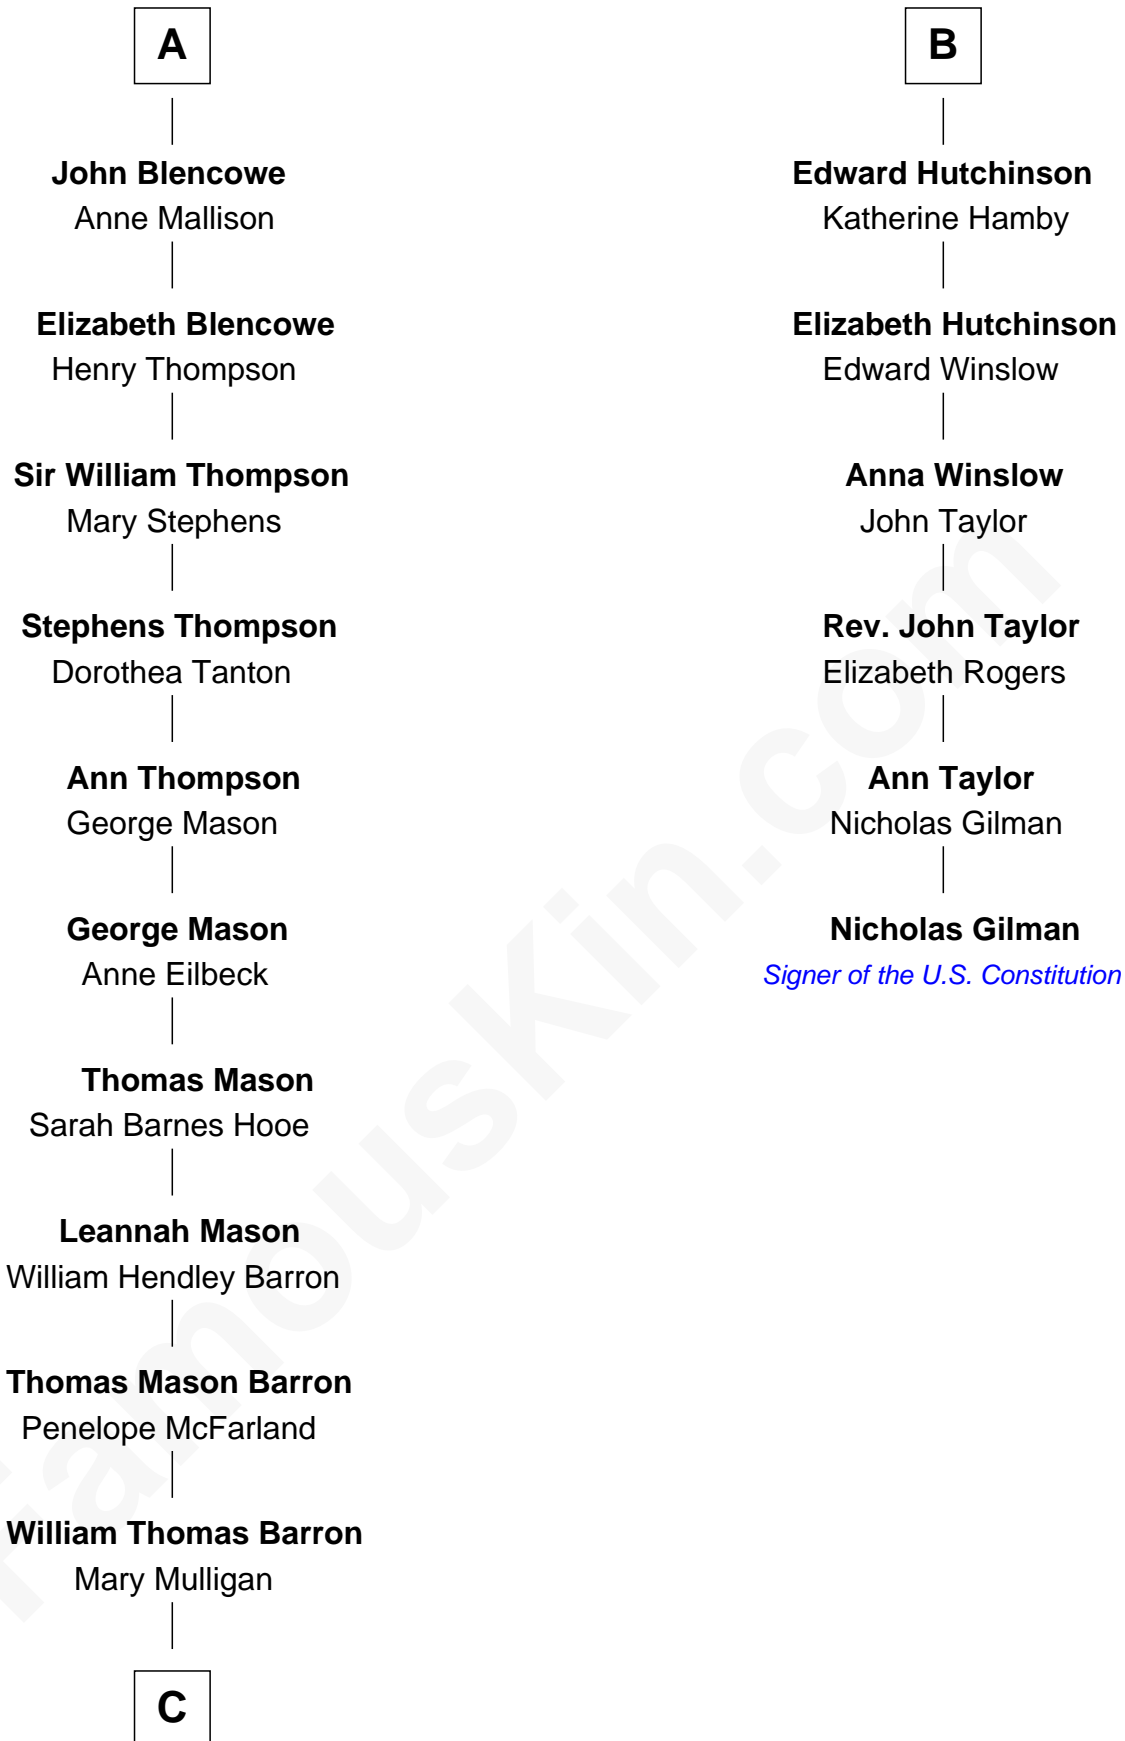

FamousKin.com

Relationship Chart of Paris Hilton

Socialite and TV Personality

12th cousin 8 times removed of

Nicholas Gilman

Signer of the U.S. Constitution

Sir Walter Blount

Sancha de Ayala

Winifred Dudley

Anthony Blencowe

Richard Blencowe

Apollonia Tolson

Sir Henry Blencowe

Grace Sandford

A

Sir Thomas Blount

Margaret de Gresley

Sir Thomas Blount

Agnes Hawley

Anne Blount

William Marbury

Robert Marbury

Katherine Williamson

William Marbury

Agnes Lenton

Rev. Francis Marbury

Bridget Dryden

Anne Marbury

William Hutchinson

B

C

Mary Adelaide Barron
Conrad Nicholson Hilton