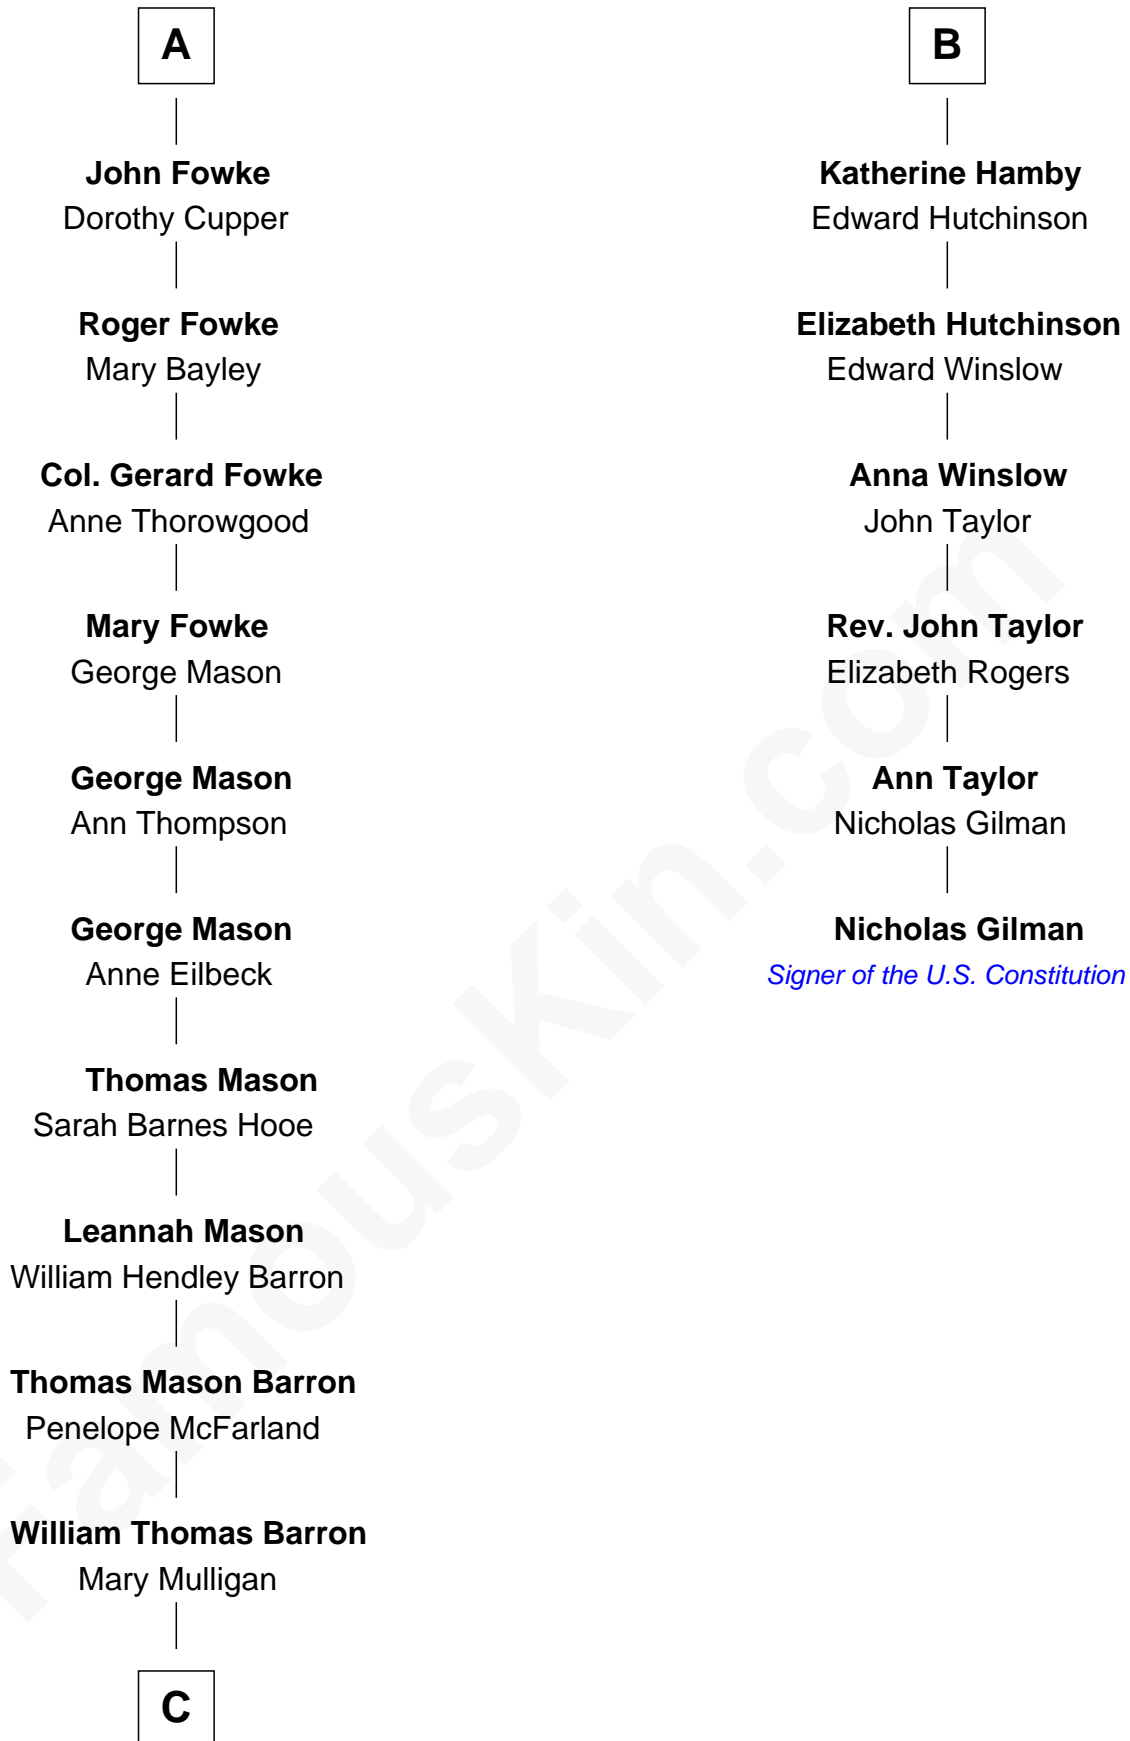

FamousKin.com

Relationship Chart of Paris Hilton

Socialite and TV Personality

12th cousin 8 times removed of

Nicholas Gilman

Signer of the U.S. Constitution

Sir Baldwin Freville

Maude le Scrope

C

Mary Adelaide Barron
Conrad Nicholson Hilton

Barron Hilton
Marilyn June Hawley

Richard Howard Hilton
Kathleen Elizabeth Avanzino

Paris Hilton
Socialite and TV Personality

FamousKin.com