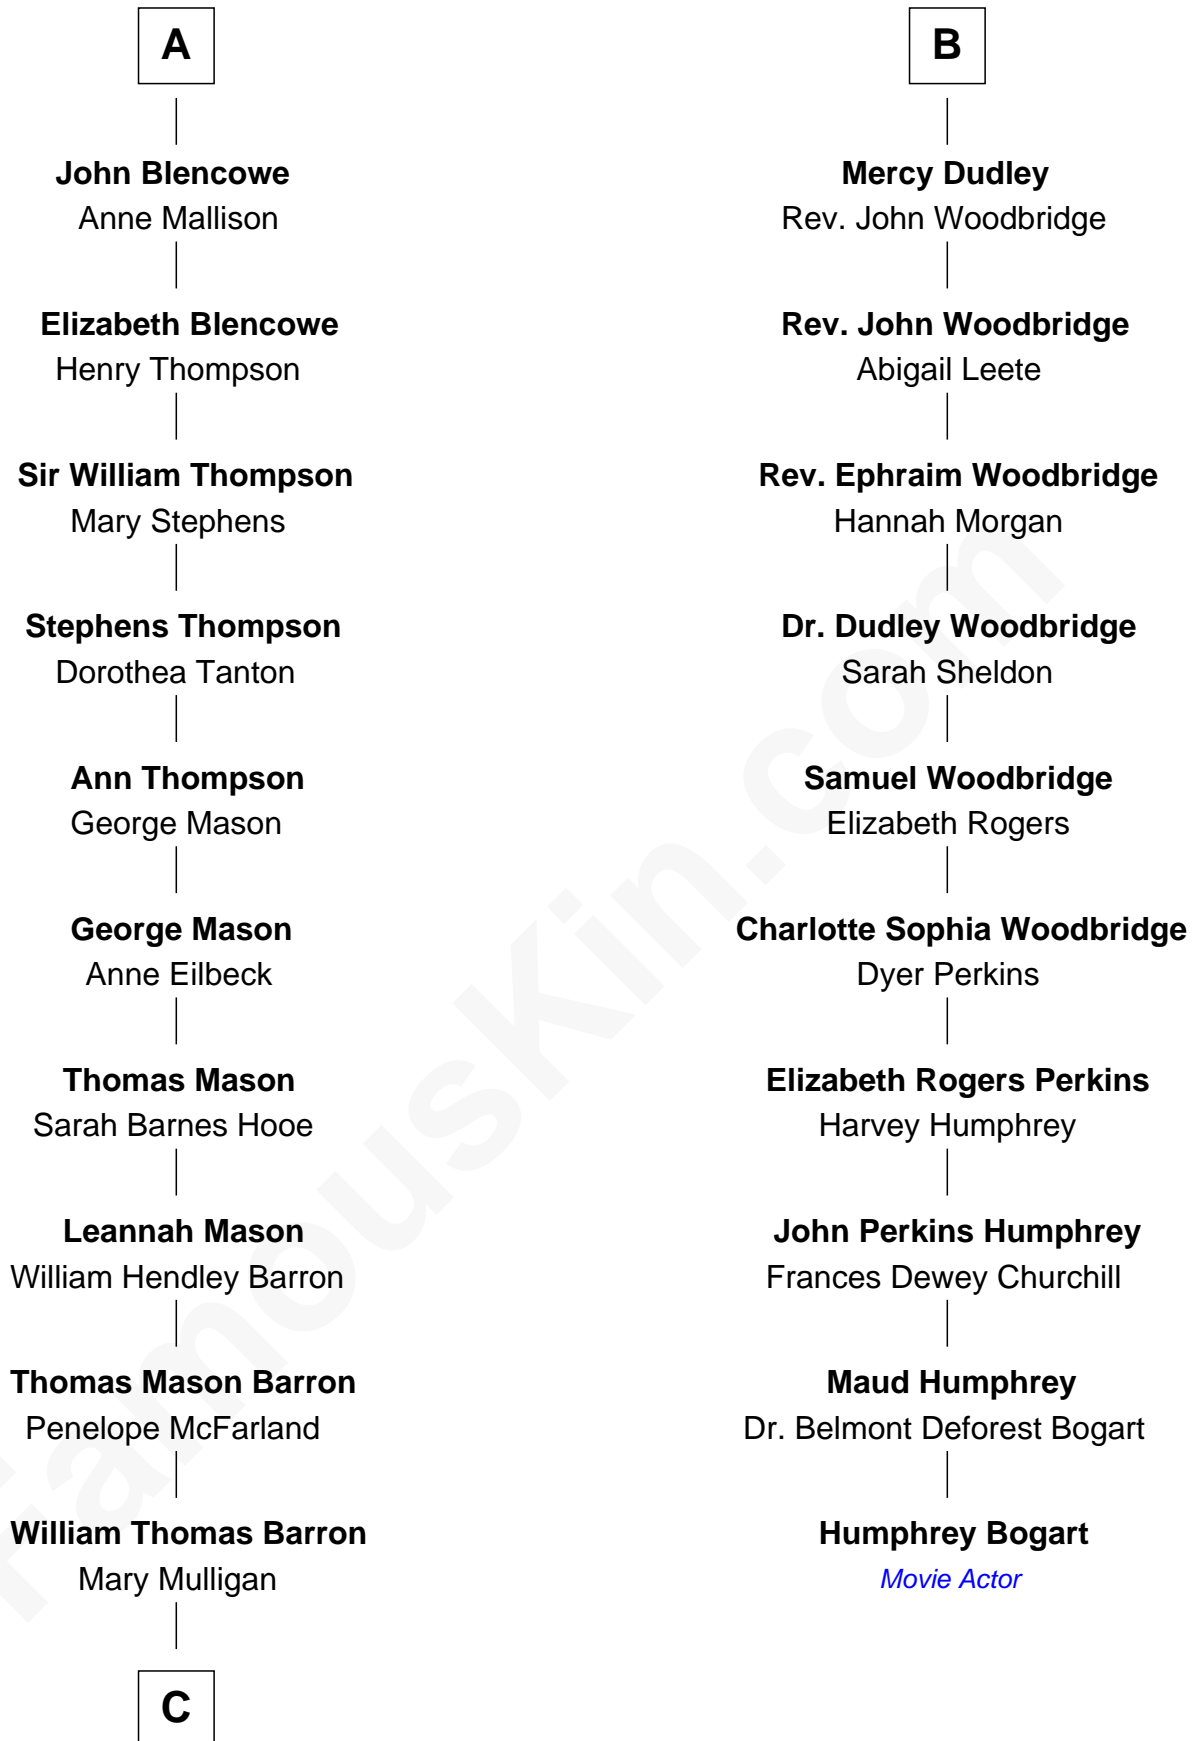

FamousKin.com Relationship Chart of

Paris Hilton

Socialite and TV Personality

16th cousin 4 times removed of

Humphrey Bogart

Movie Actor

C

—
Mary Adelaide Barron
Conrad Nicholson Hilton