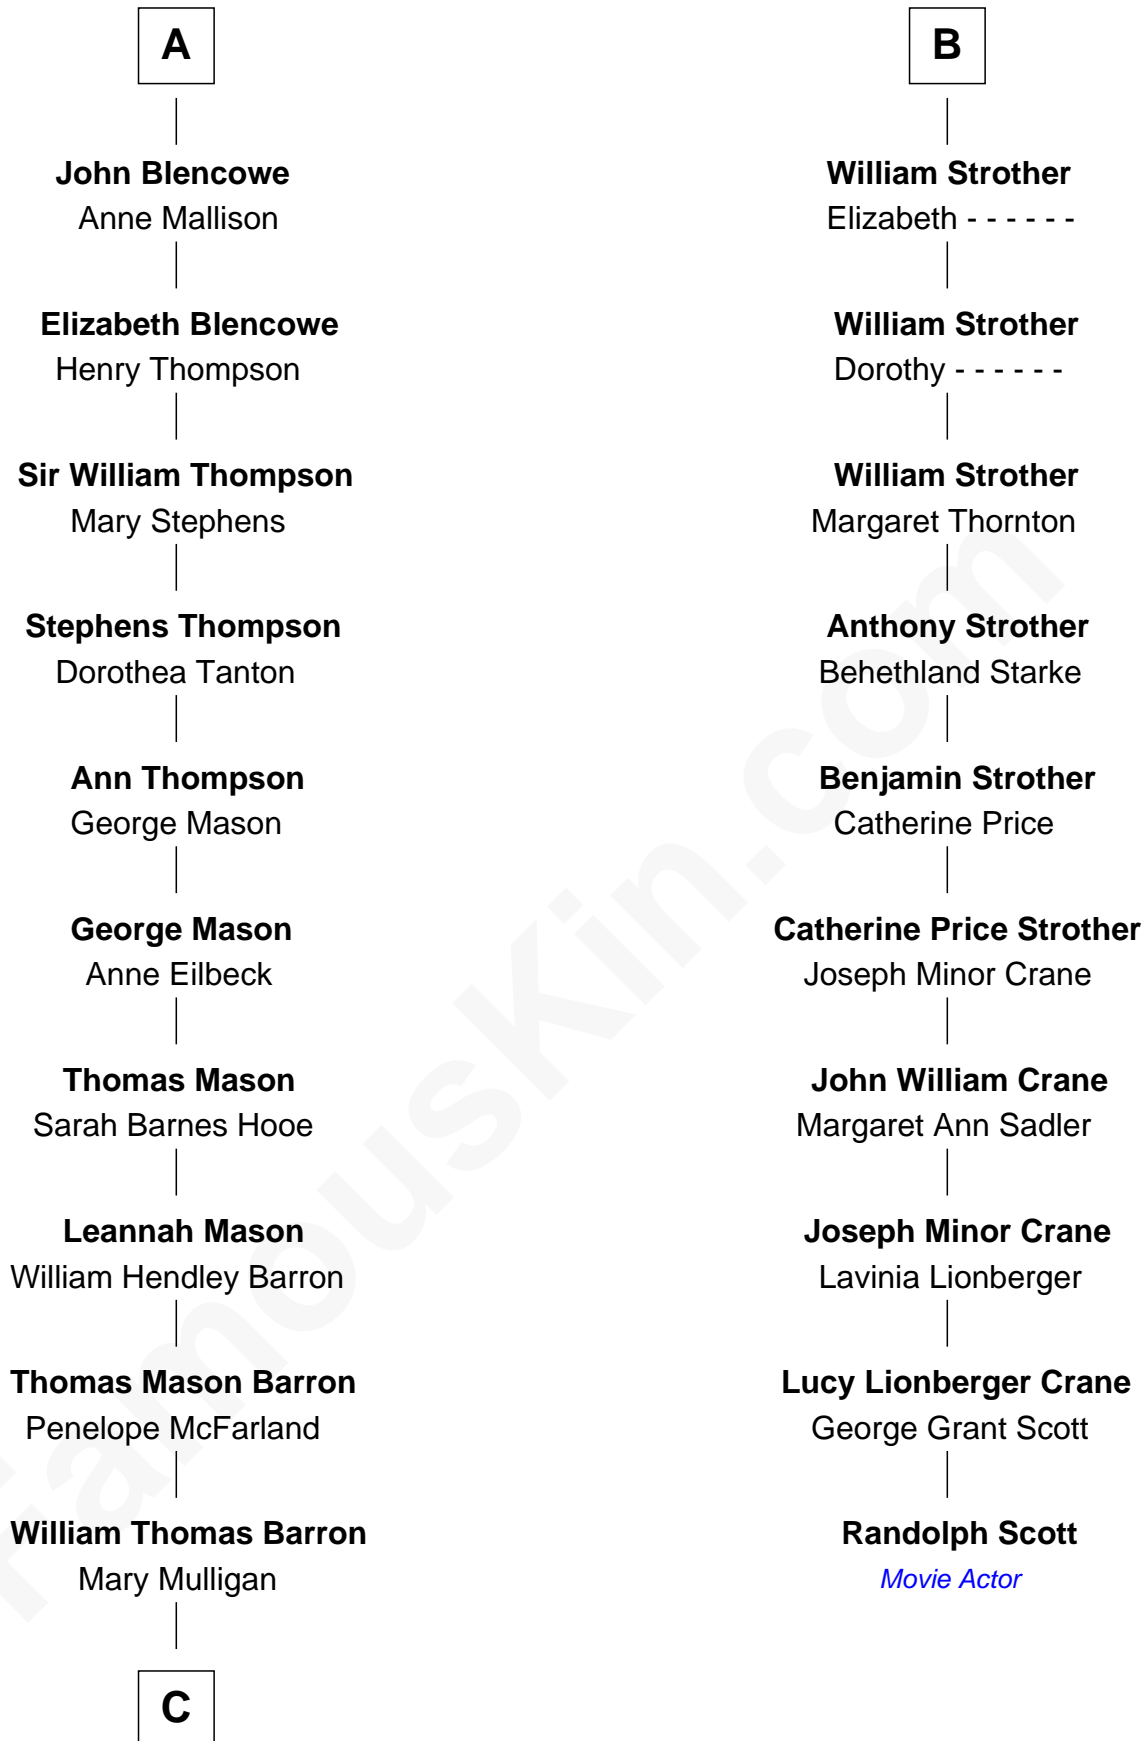

FamousKin.com Relationship Chart of

Paris Hilton

Socialite and TV Personality

16th cousin 4 times removed of

Randolph Scott

Movie Actor

C

—
Mary Adelaide Barron
Conrad Nicholson Hilton

—
Barron Hilton
Marilyn June Hawley

—
Richard Howard Hilton
Kathleen Elizabeth Avanzino

—
Paris Hilton
Socialite and TV Personality

FamousKin.com