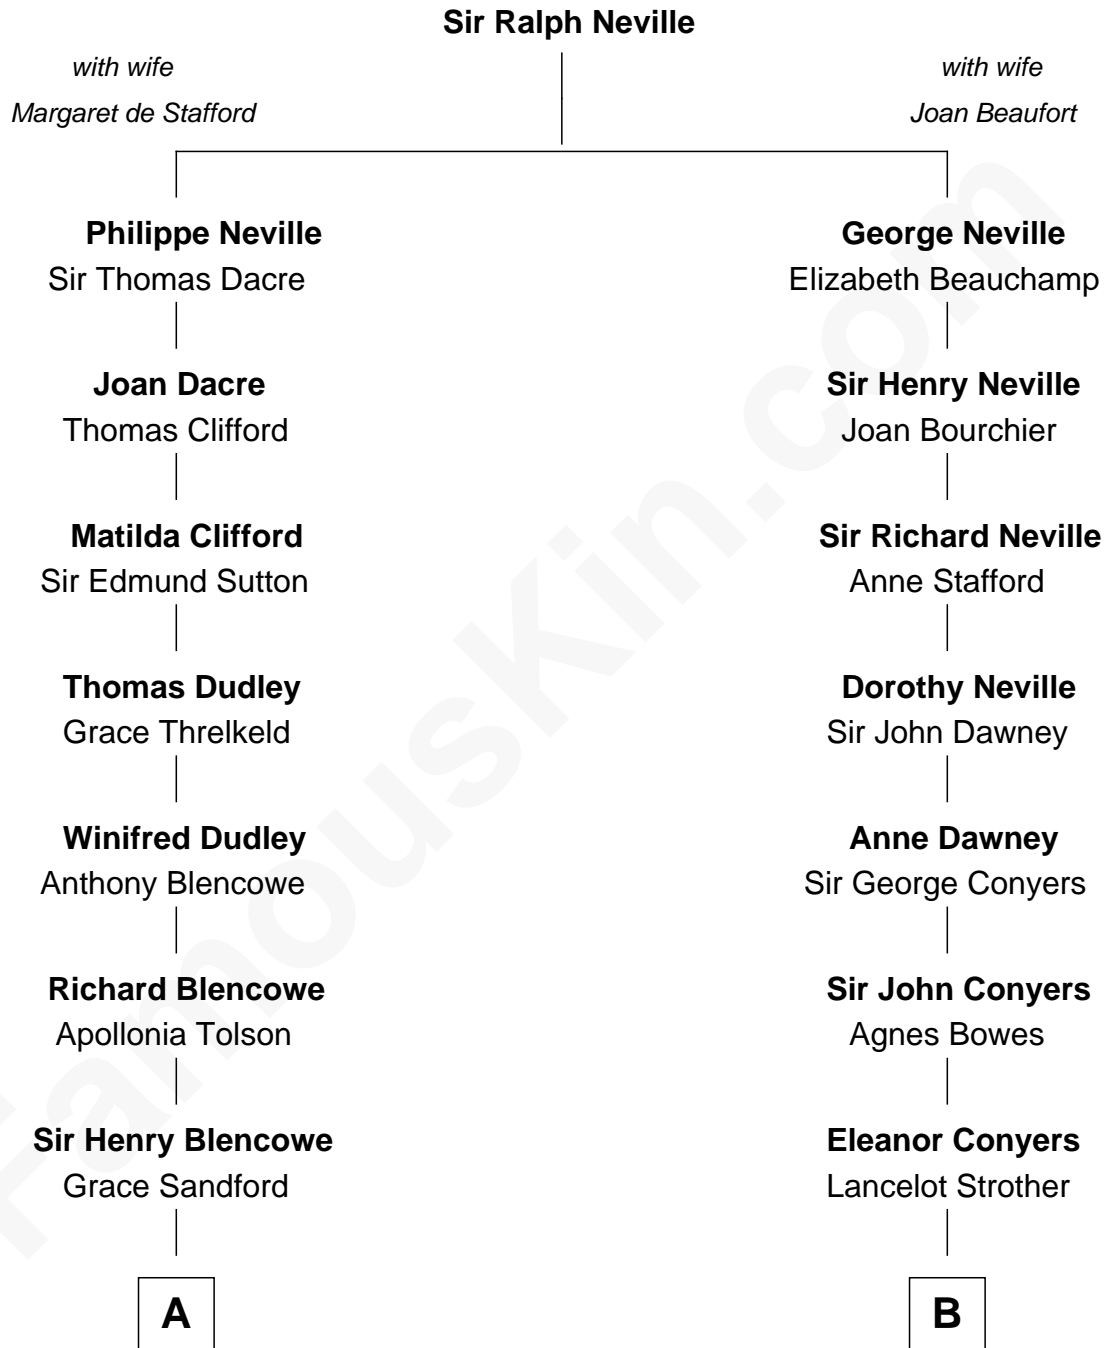

FamousKin.com Relationship Chart of

Paris Hilton

Socialite and TV Personality

16th cousin 4 times removed of

Randolph Scott

Movie Actor

C

—
Mary Adelaide Barron
Conrad Nicholson Hilton