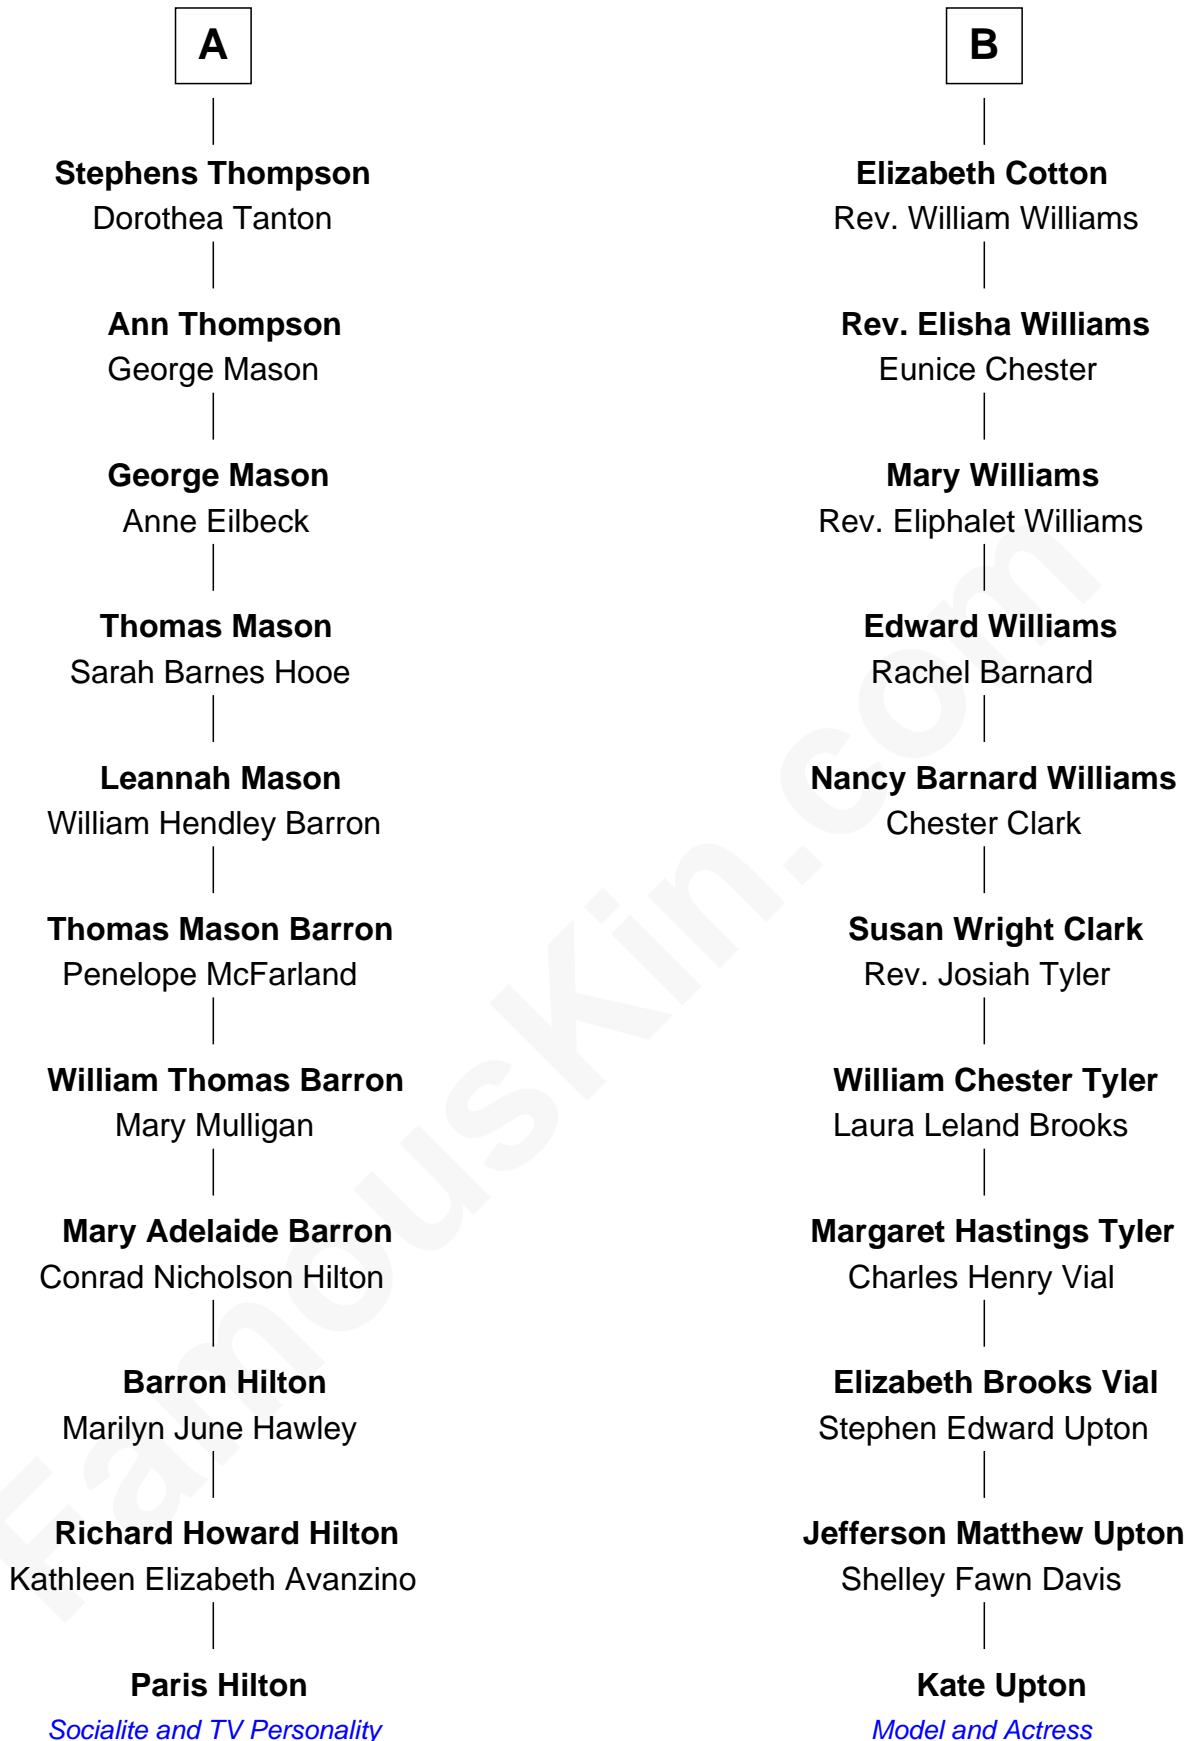

FamousKin.com Relationship Chart of

Paris Hilton

Socialite and TV Personality

17th cousin of

Kate Upton

Sports Illustrated Swimsuit Cover Model

Sir Edmund Sutton

*with wife
Matilda Clifford*

Sir Henry Blencowe
Grace Sandford

Roger Dudley
Susanna Thorne

John Blencowe
Anne Mallison

Gov. Thomas Dudley
Dorothy York

Elizabeth Blencowe
Henry Thompson

Anne Dudley
Gov. Simon Bradstreet

Sir William Thompson
Mary Stephens

Dorothy Bradstreet
Rev. Seaborn Cotton

A

B

Kate Upton photo by acrofan.com (CC BY-SA 3.0)