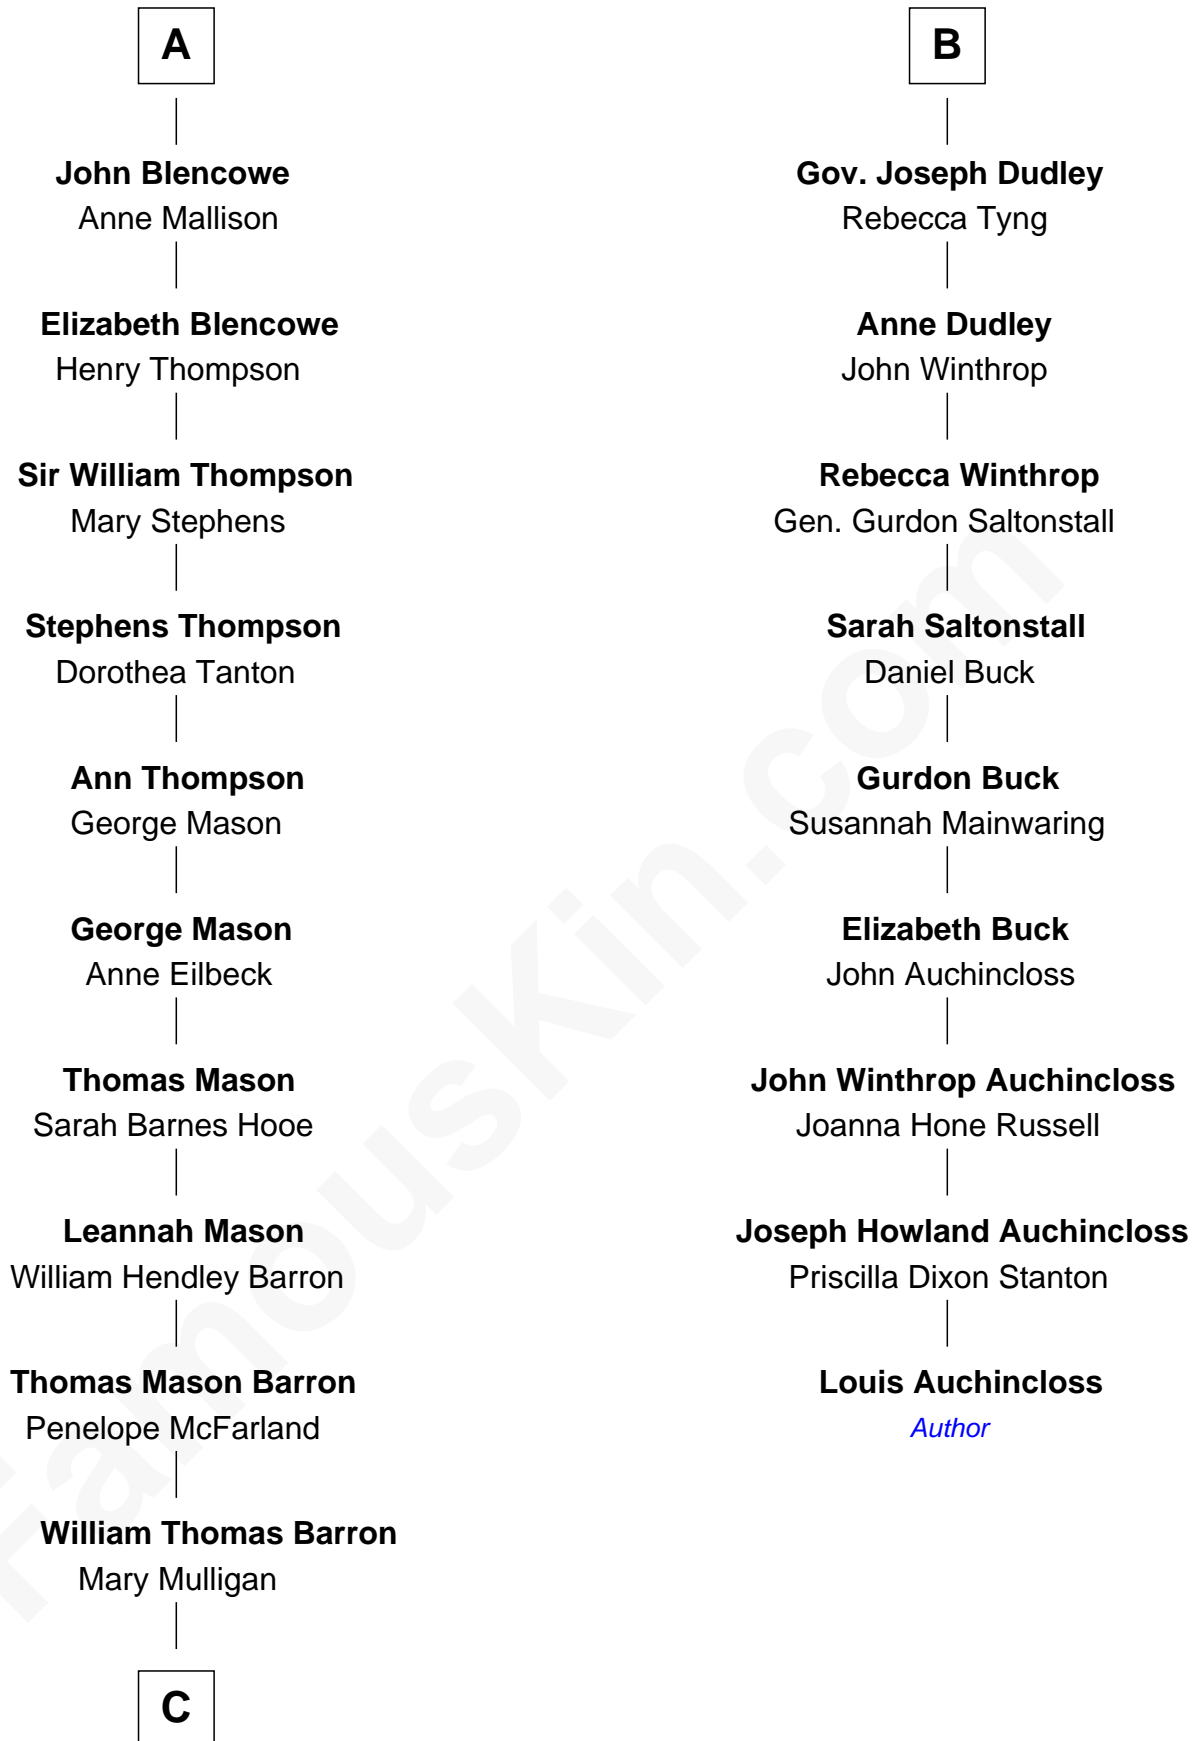

FamousKin.com Relationship Chart of

Paris Hilton

Socialite and TV Personality

15th cousin 5 times removed of

Louis Auchincloss

Author

C

—
Mary Adelaide Barron
Conrad Nicholson Hilton