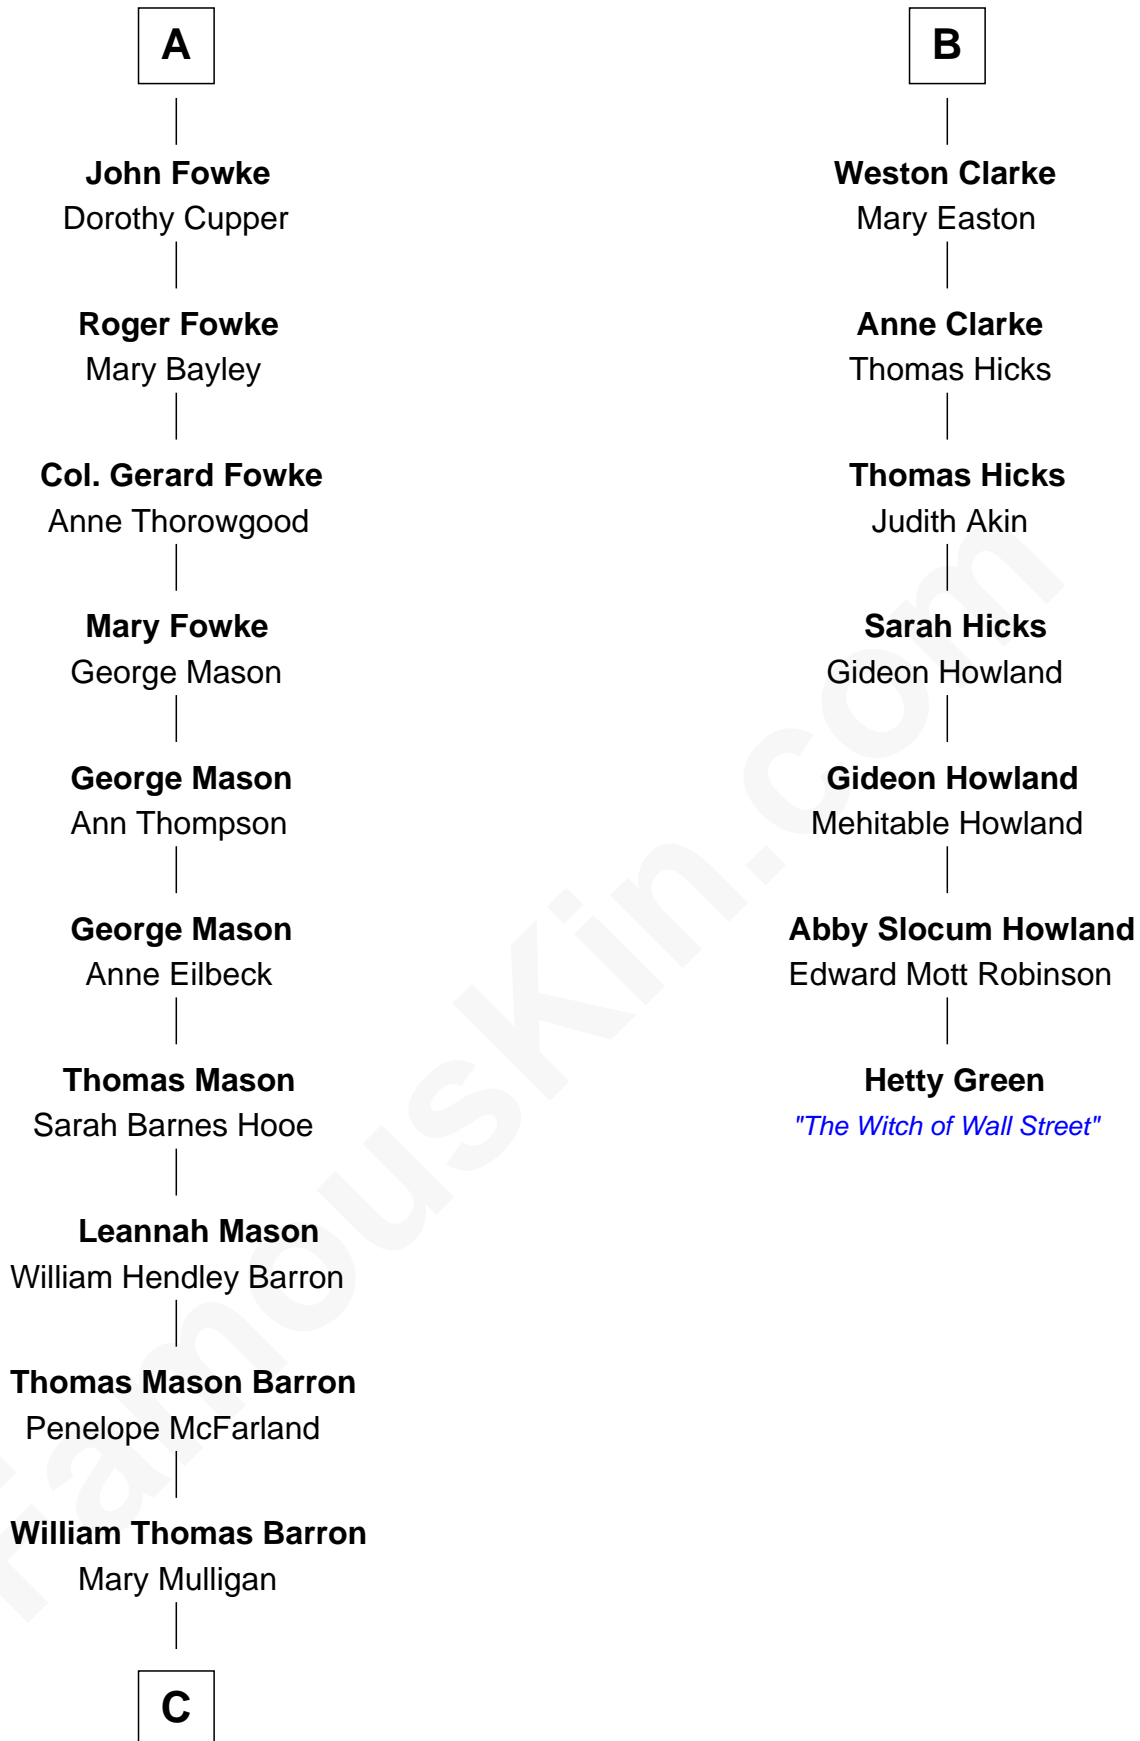

FamousKin.com Relationship Chart of

Paris Hilton

Socialite and TV Personality

13th cousin 7 times removed of

Hetty Green

"The Witch of Wall Street"

Sir Baldwin Freville

Maude le Scrope

Joyce Freville

Sir Roger Aston

Sir Robert Aston

Isabel Brereton

John Aston

Elizabeth Delves

Margaret Aston

John Kinnersley

Isabel Kinnersley

John Bradshaw

Anne Bradshaw

John Fowke

Francis Fowke

Jane Raynsford

A

Elizabeth Freville

Mary Saxby

William Clerke

Mary Weston

Jeremiah Clarke

Frances Latham

B

C

—
Mary Adelaide Barron
Conrad Nicholson Hilton