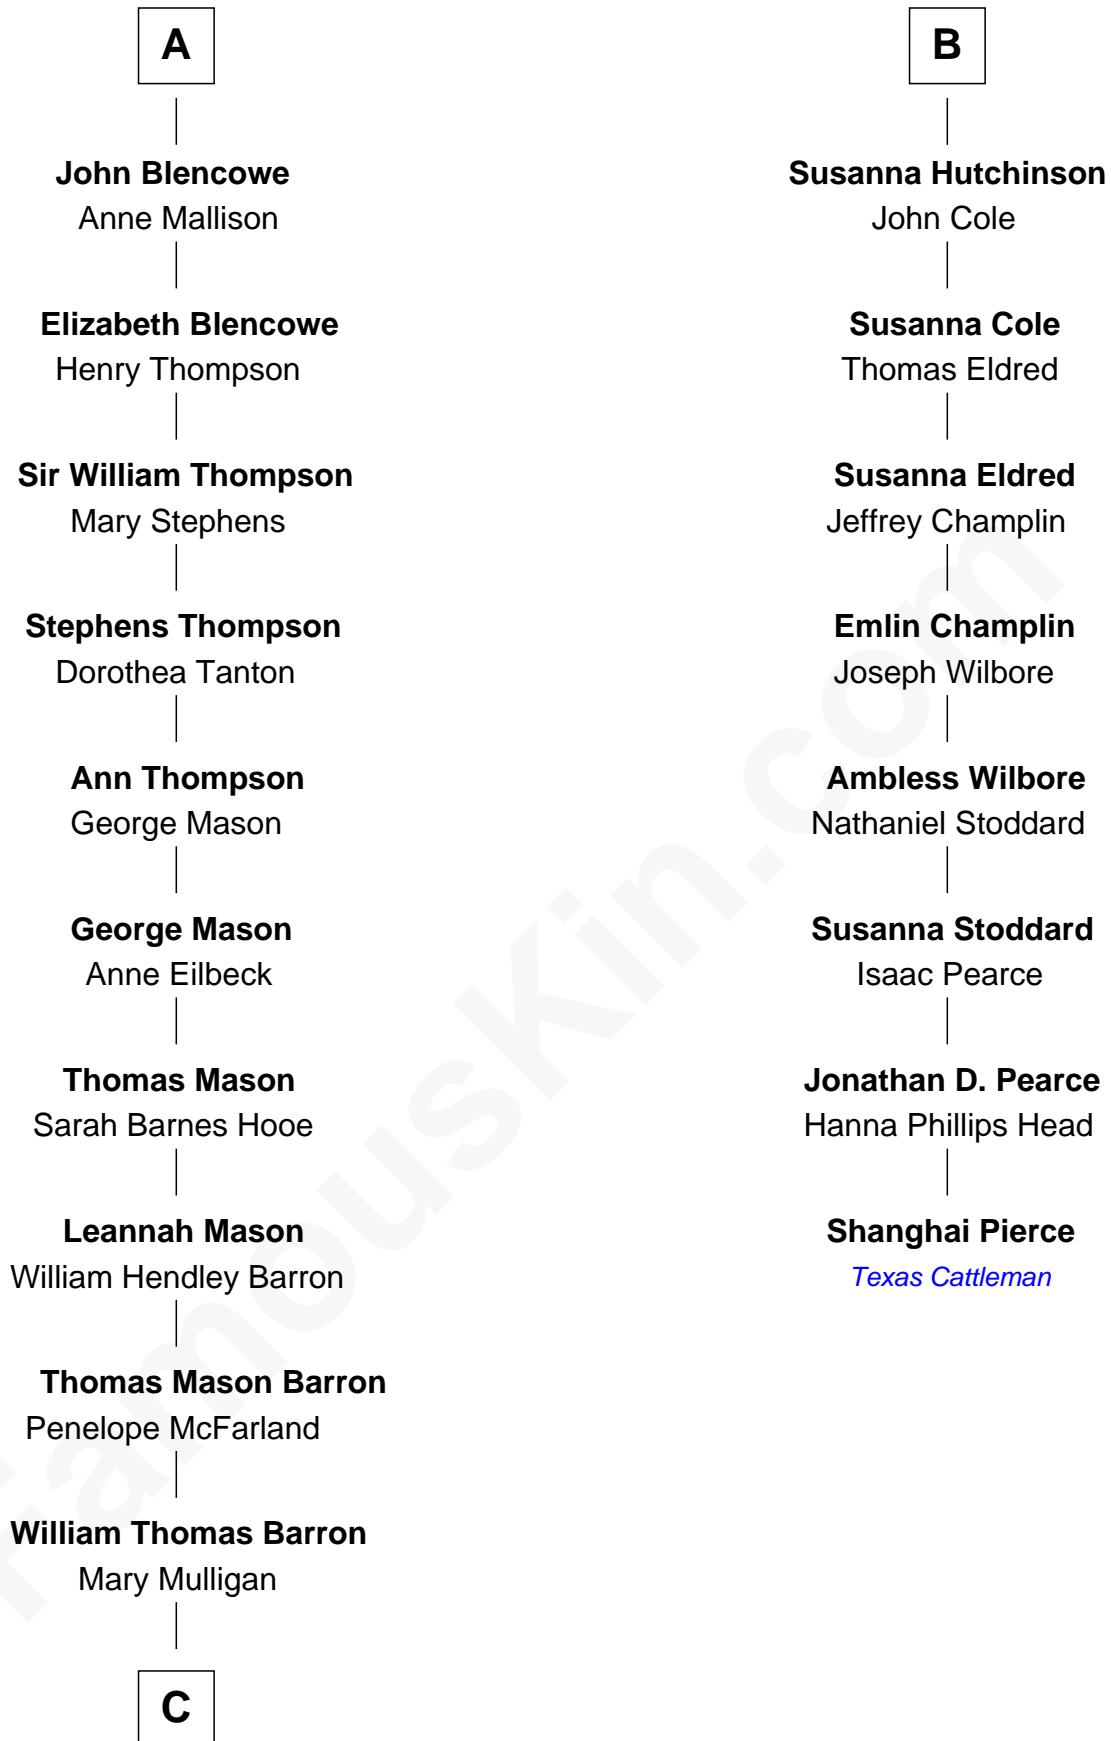

FamousKin.com

Relationship Chart of

Paris Hilton

Socialite and TV Personality

14th cousin 6 times removed of

Shanghai Pierce
Texas Cattleman

Sir Walter Blount
Sancha de Ayala

Constance Blount
Sir John Sutton

Sir Thomas Blount
Agnes Hawley

Anne Blount
William Marbury

Robert Marbury
Katherine Williamson

William Marbury
Agnes Lenton

Rev. Francis Marbury
Bridget Dryden

Anne Marbury
William Hutchinson

B

C