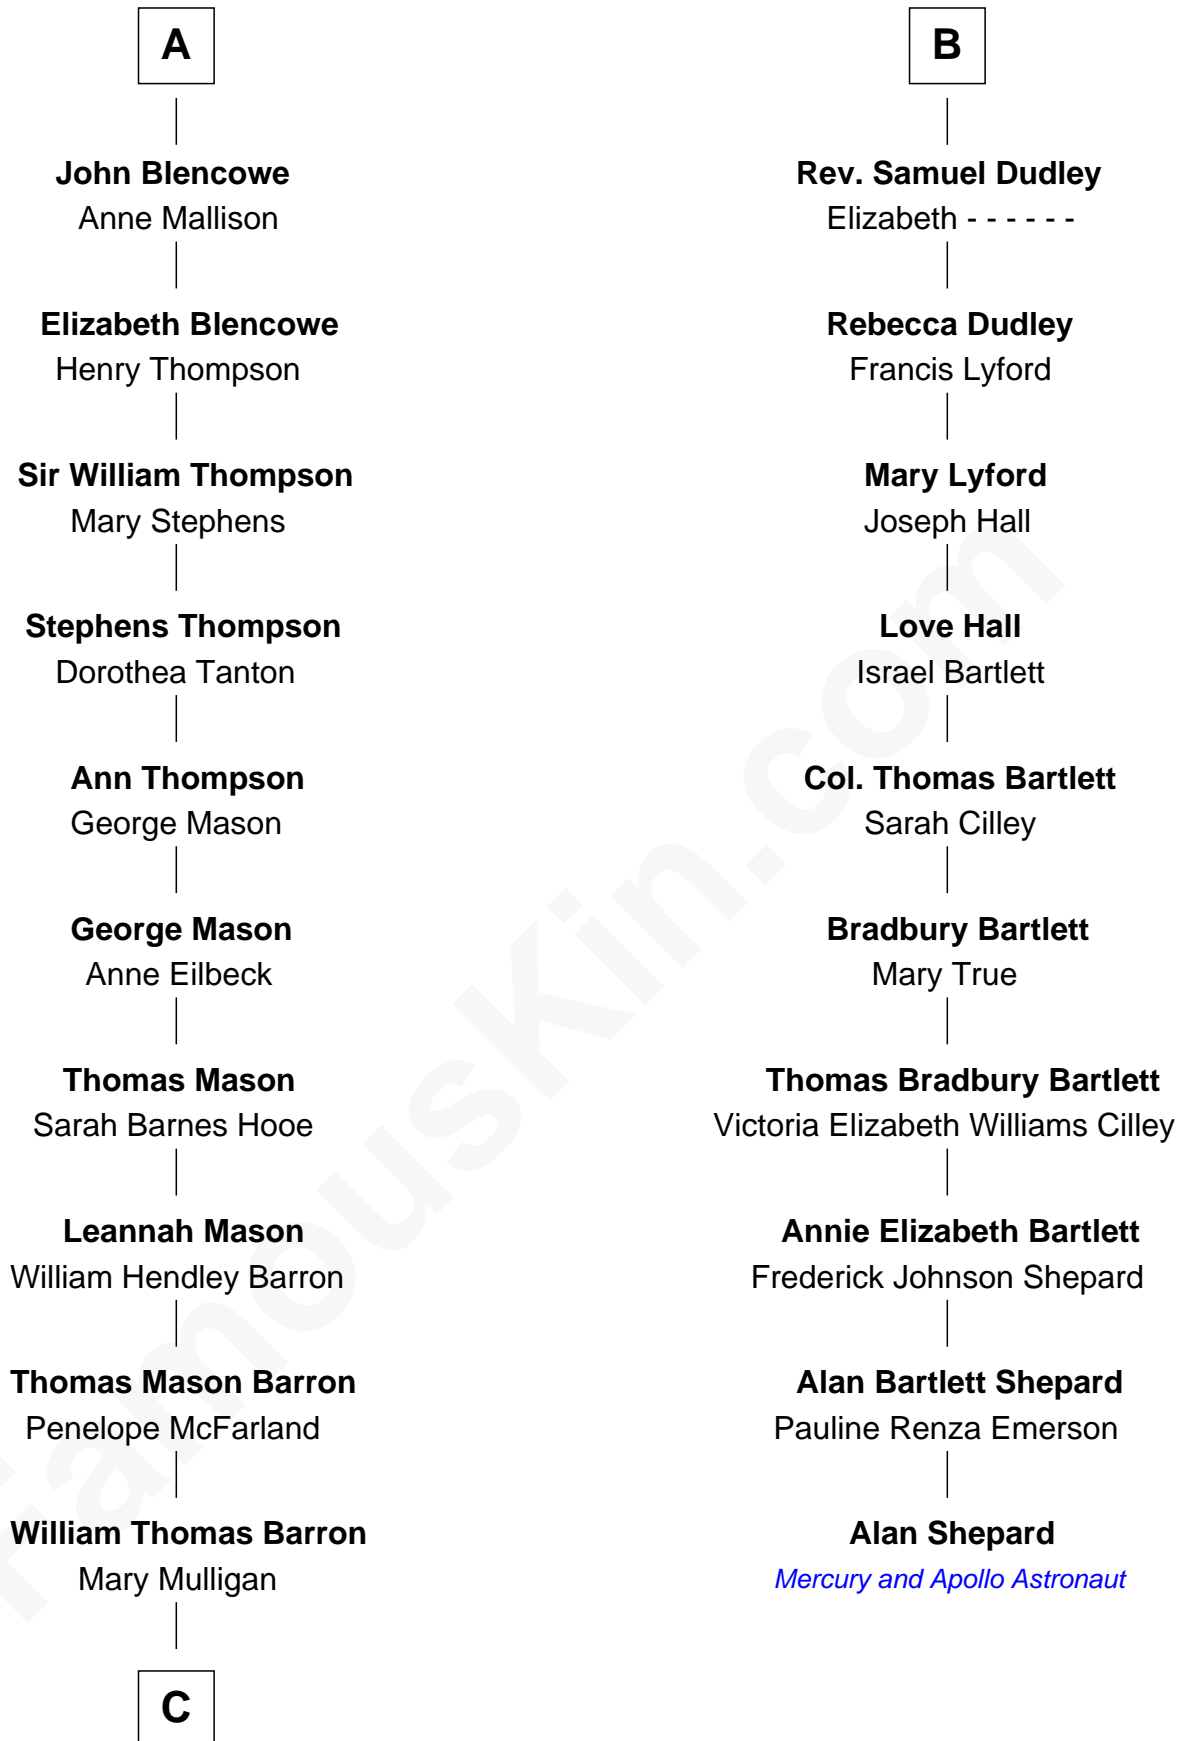

# FamousKin.com Relationship Chart of

**Paris Hilton**

*Socialite and TV Personality*

16th cousin 4 times removed of

**Alan Shepard**

*Mercury and Apollo Astronaut*

**C**

—  
**Mary Adelaide Barron**  
Conrad Nicholson Hilton

—  
**Barron Hilton**  
Marilyn June Hawley

—  
**Richard Howard Hilton**  
Kathleen Elizabeth Avanzino

—  
**Paris Hilton**  
*Socialite and TV Personality*

FamousKin.com