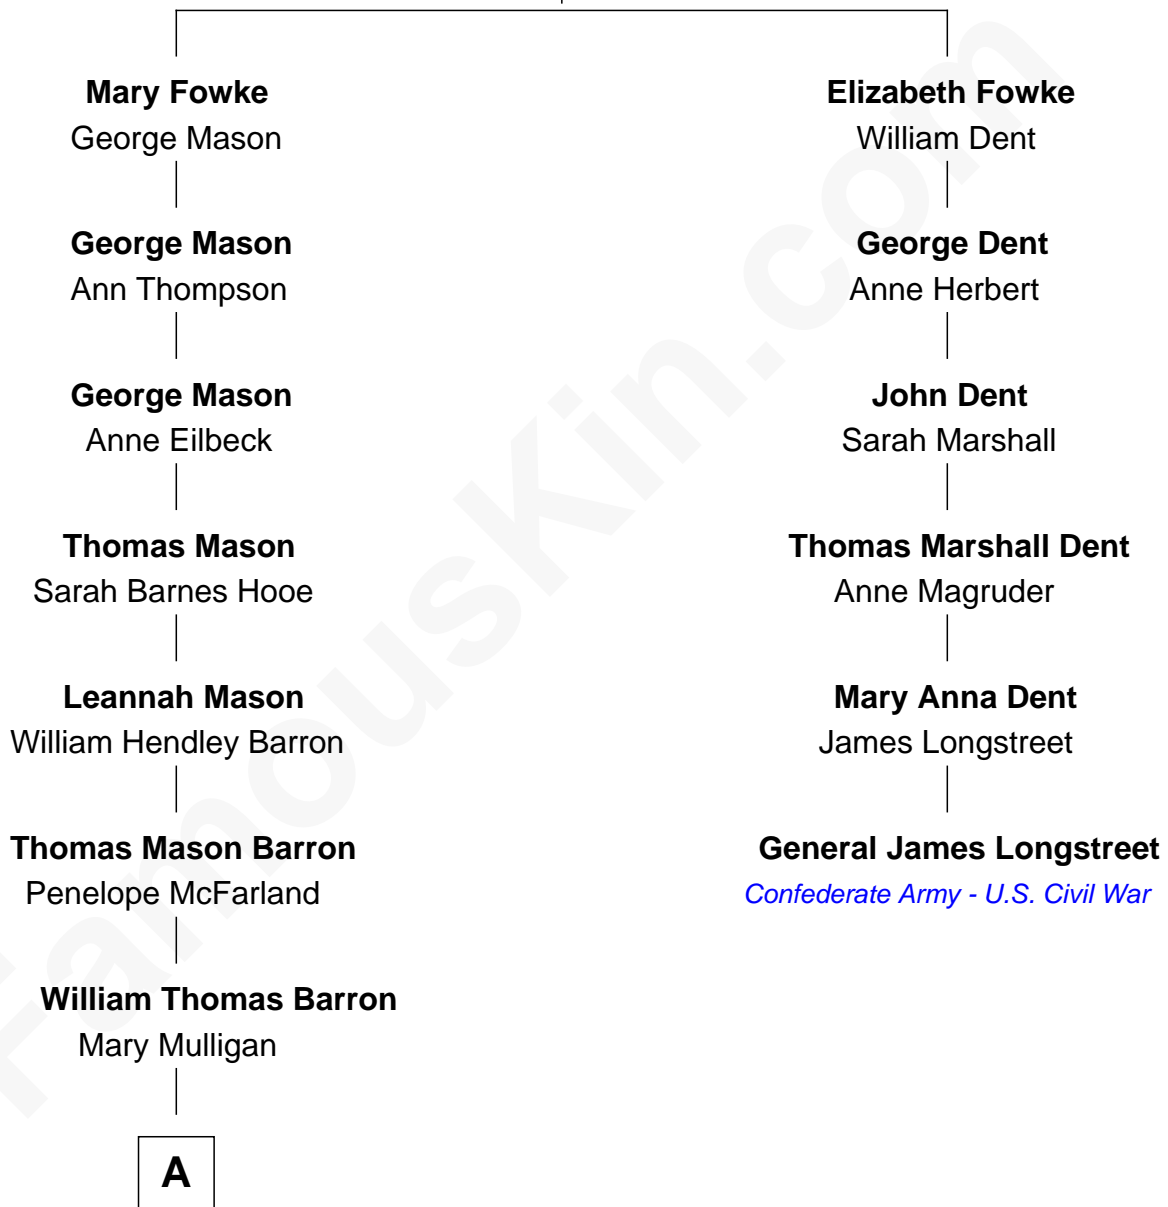

## Relationship Chart of Paris Hilton

*Socialite and TV Personality*

5th cousin 5 times removed of

**General James Longstreet**  
*Confederate Army - U.S. Civil War*

**Col. Gerard Fowke**  
Anne Thorowgood

**A**

—  
**Mary Adelaide Barron**  
Conrad Nicholson Hilton

—  
**Barron Hilton**  
Marilyn June Hawley

—  
**Richard Howard Hilton**  
Kathleen Elizabeth Avanzino

—  
**Paris Hilton**  
*Socialite and TV Personality*