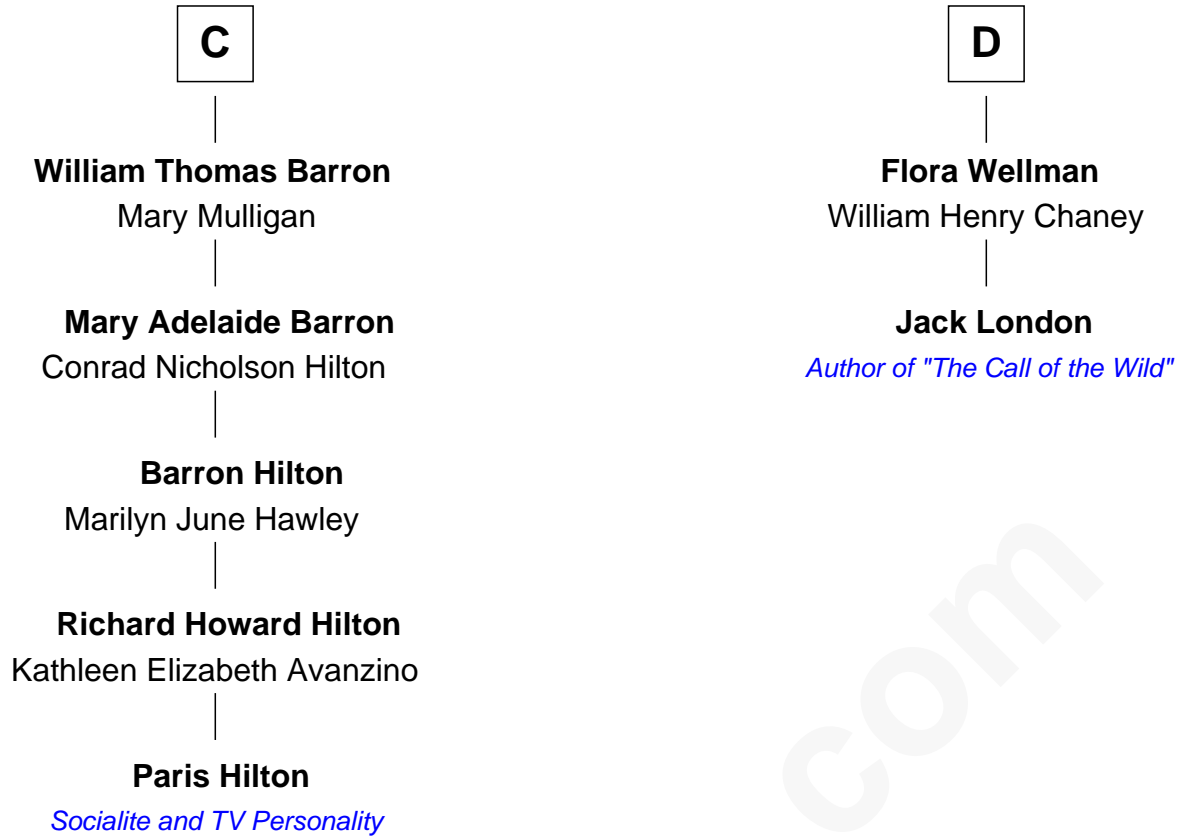

# FamousKin.com Relationship Chart of

**Paris Hilton**

*Socialite and TV Personality*

18th cousin 3 times removed of

**Jack London**

*Author of "The Call of the Wild"*

**Sir Maurice de Berkeley**

Eve la Zouche

Margaret - - - - -

**Thomas Berkeley**

Catherine Botetourte

**Maurice Berkeley**

Johanna Denham

**Maurice Berkeley**

Ellen Montfort

**Sir William Berkeley**

Anne Stafford

**Richard Berkeley**

Elizabeth Conningsby

**Sir John Berkeley**

Isabel Dennis

**B**

FamousKin.com