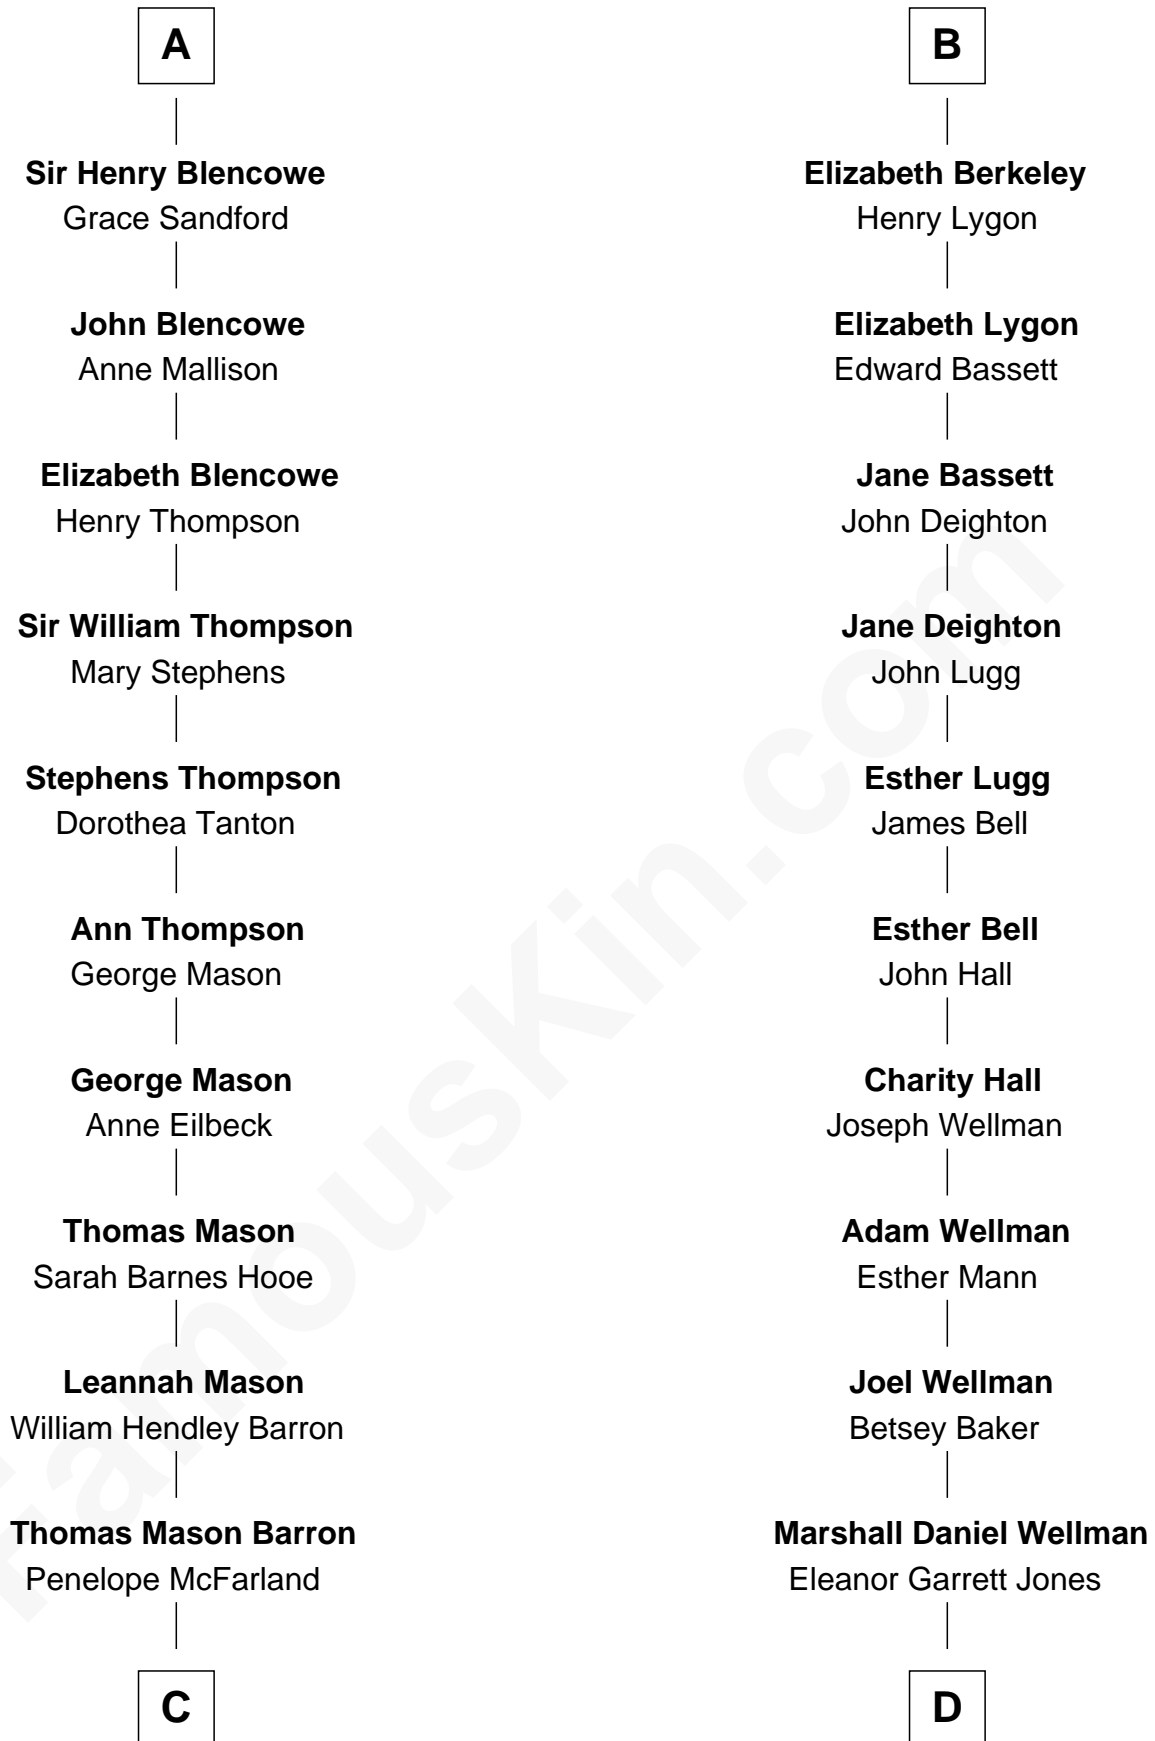

# FamousKin.com Relationship Chart of

**Paris Hilton**

*Socialite and TV Personality*

18th cousin 3 times removed of

**Jack London**

*Author of "The Call of the Wild"*

**Sir Maurice de Berkeley**

Eve la Zouche

**Thomas de Berkeley**

Katherine de Clyvedon

**Sir John Berkeley**

Elizabeth Betteshorne

**Elizabeth Berkeley**

Sir John Sutton

**Sir Edmund Sutton**

Matilda Clifford

Margaret - - - - -

**Thomas Berkeley**

Catherine Botetourte

**Maurice Berkeley**

Johanna Denham

**Maurice Berkeley**

Ellen Montfort

**Sir William Berkeley**

Anne Stafford

**Richard Berkeley**

Elizabeth Conningsby

**Sir John Berkeley**

Isabel Dennis

**B**

FamousKin.com