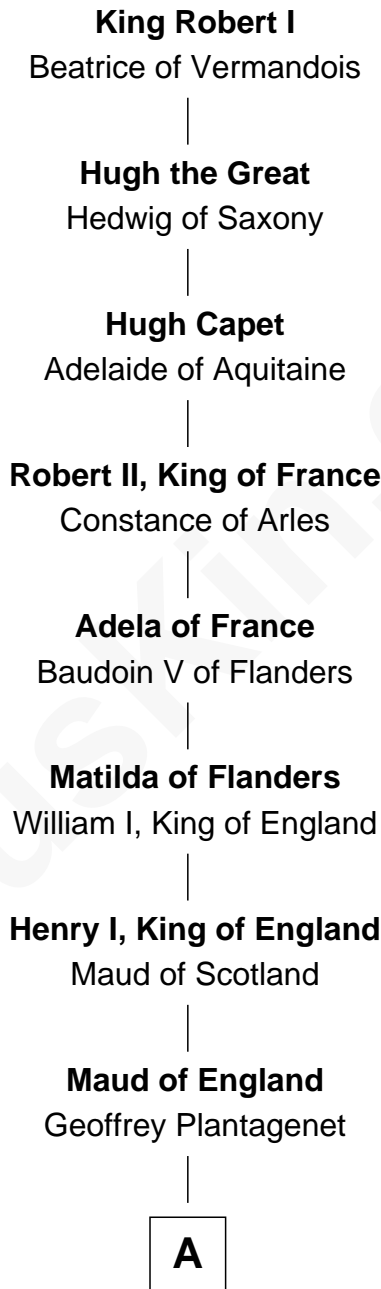

FamousKin.com Relationship Chart of

Paris Hilton

Socialite and TV Personality

33rd Great-granddaughter of

King Robert I

King of France

A

Henry II, King of England

Eleanor of Aquitaine

John, King of England

----- De Warenne

Sir Richard FitzRoy

Rose de Dover

Isabel de Dover

Sir Maurice de Berkeley

Sir Thomas de Berkeley