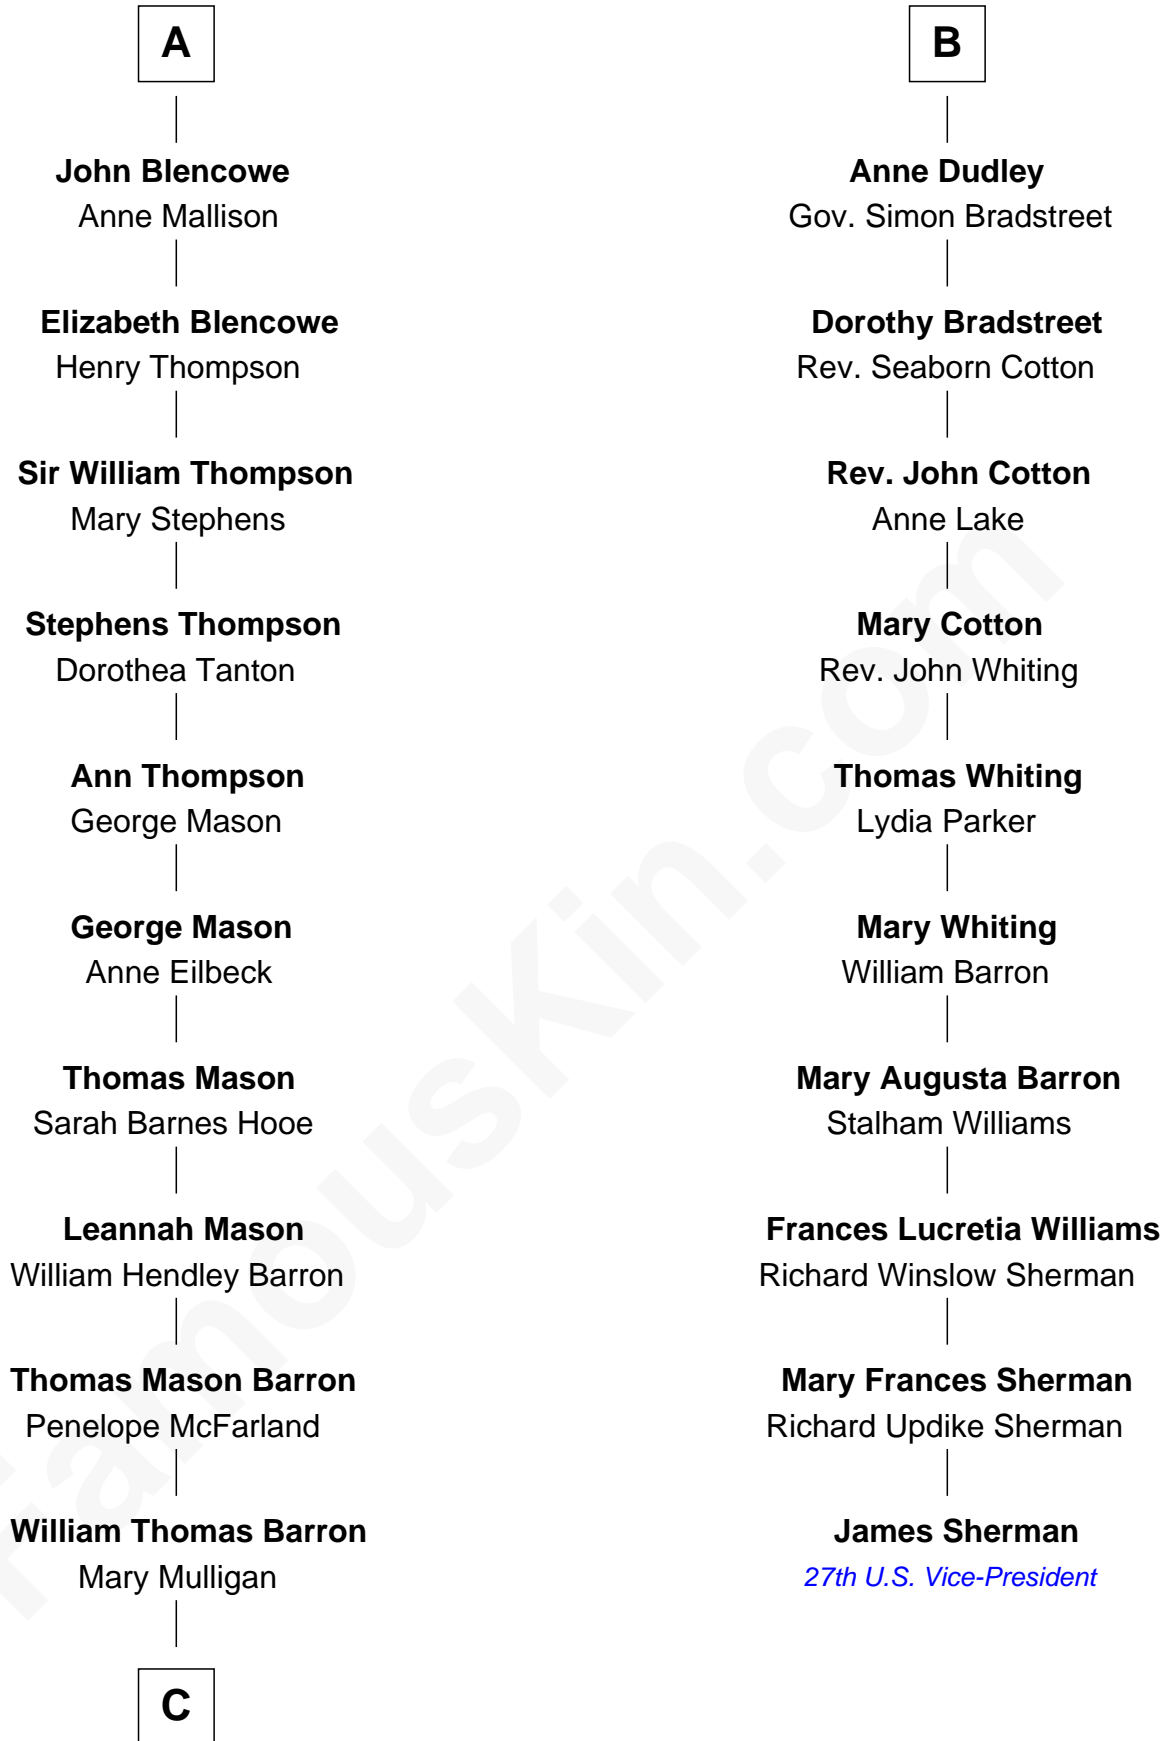

FamousKin.com

Relationship Chart of Paris Hilton

Socialite and TV Personality

16th cousin 4 times removed of

James Sherman

27th U.S. Vice-President

C

—
Mary Adelaide Barron
Conrad Nicholson Hilton