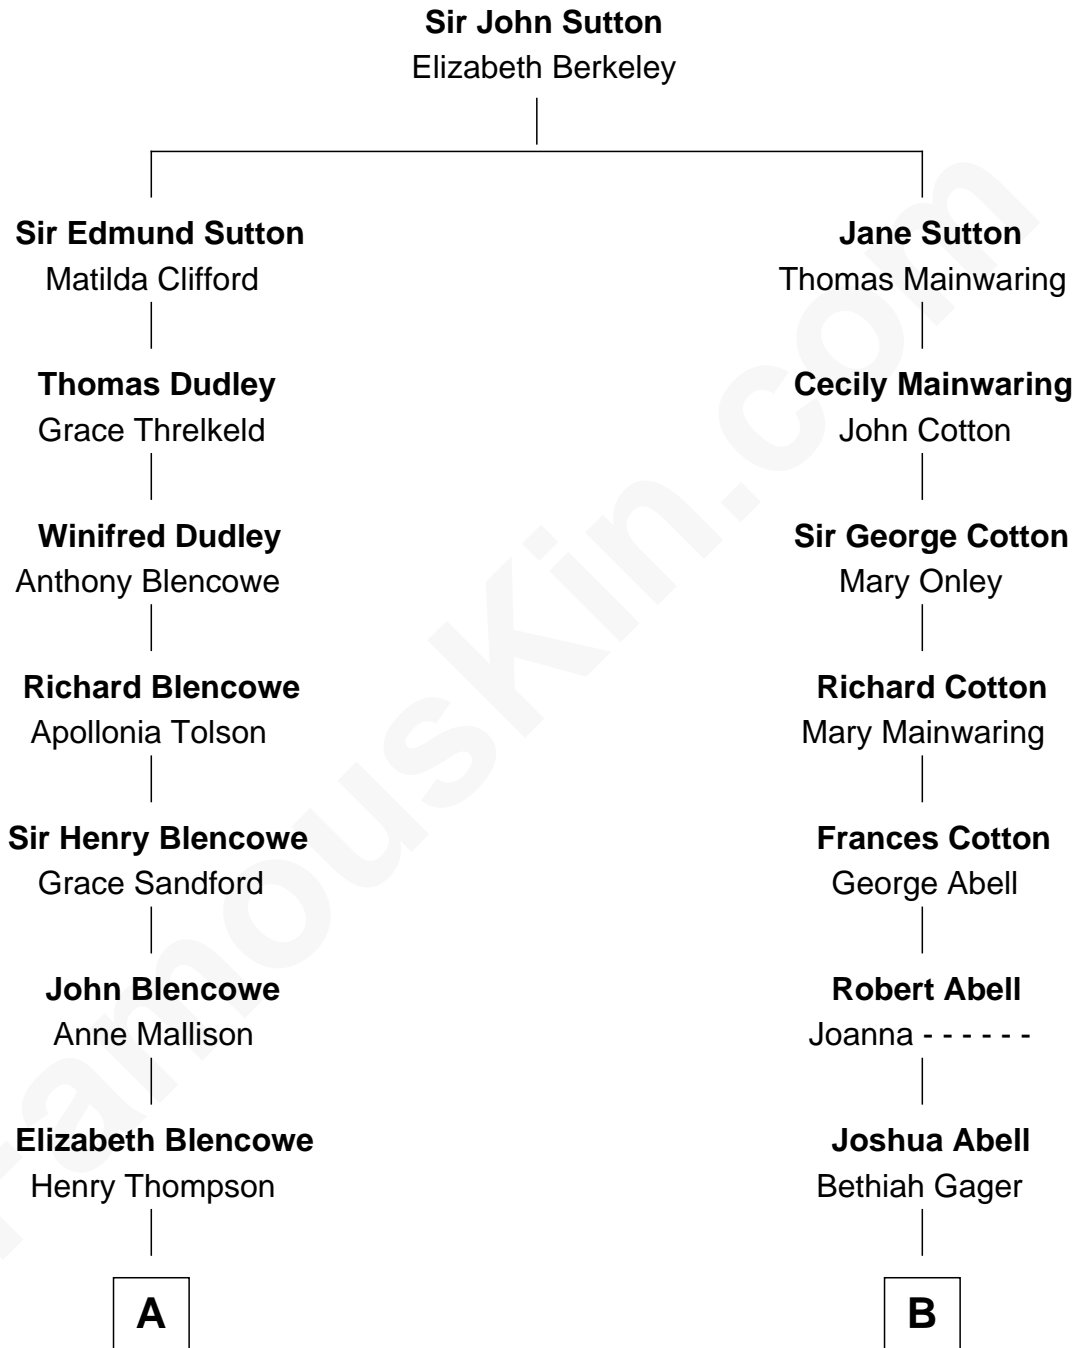

FamousKin.com Relationship Chart of

Paris Hilton

Socialite and TV Personality

14th cousin 4 times removed of

Allen Dulles

5th Director of the C.I.A.

C

Richard Howard Hilton
Kathleen Elizabeth Avanzino