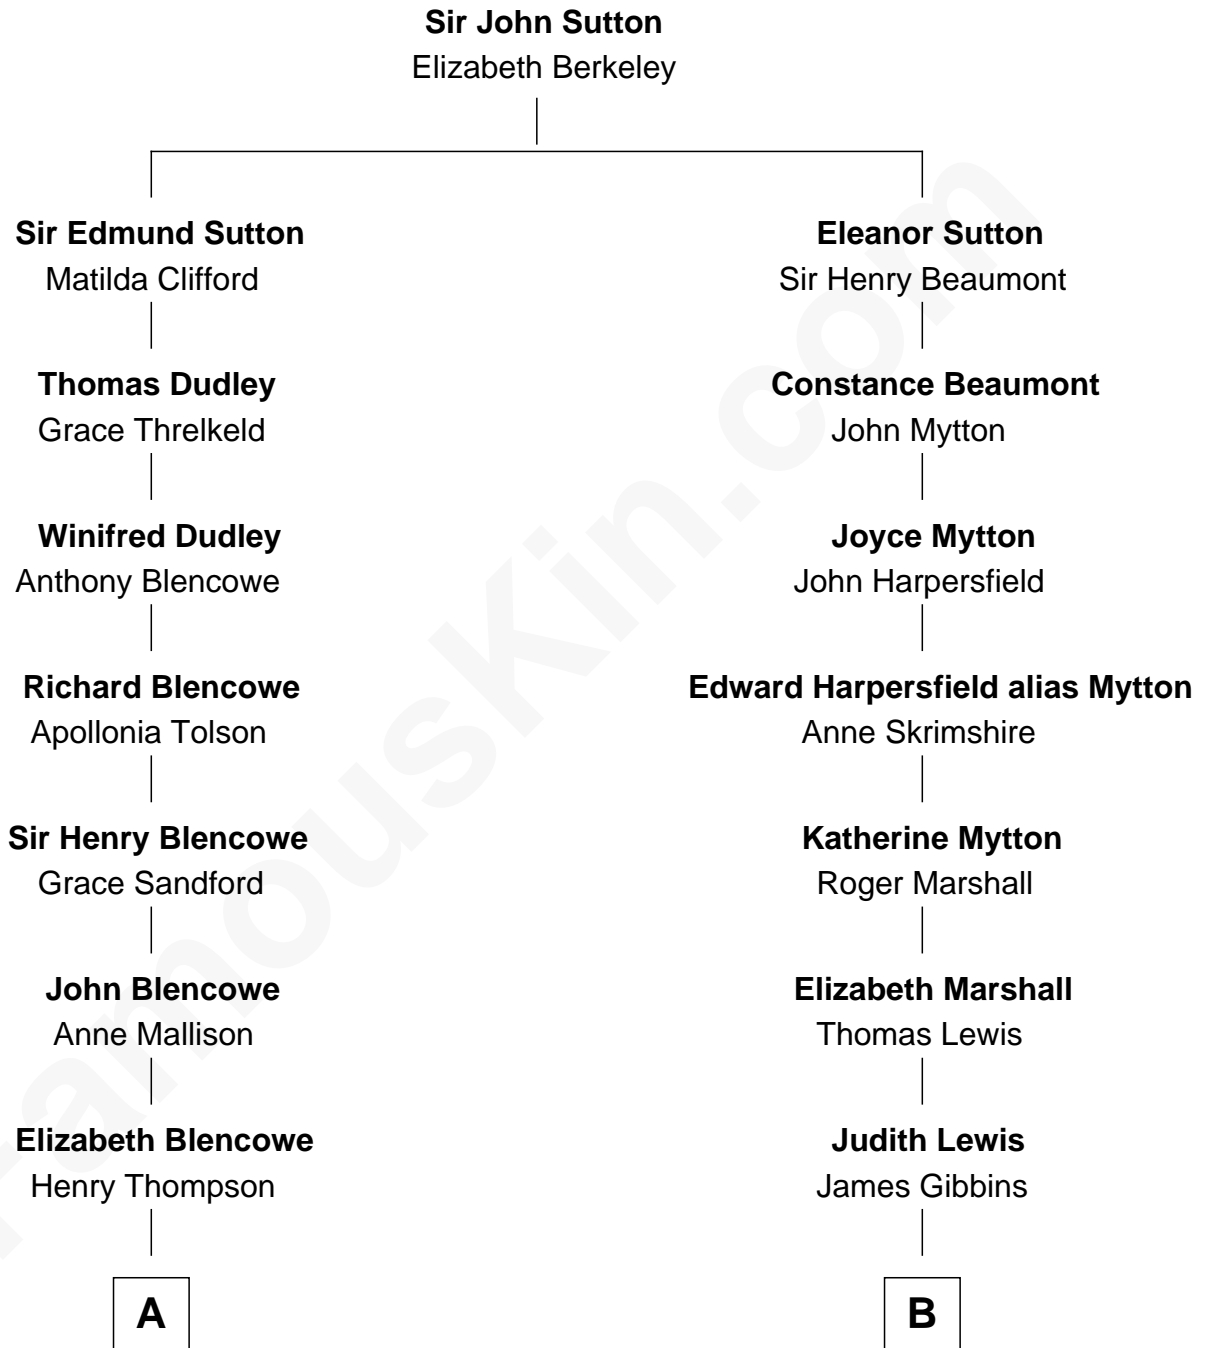

FamousKin.com Relationship Chart of

Paris Hilton

Socialite and TV Personality

17th cousin 1 time removed of

Chevy Chase

Comedian, Actor and Writer

C

Richard Howard Hilton
Kathleen Elizabeth Avanzino