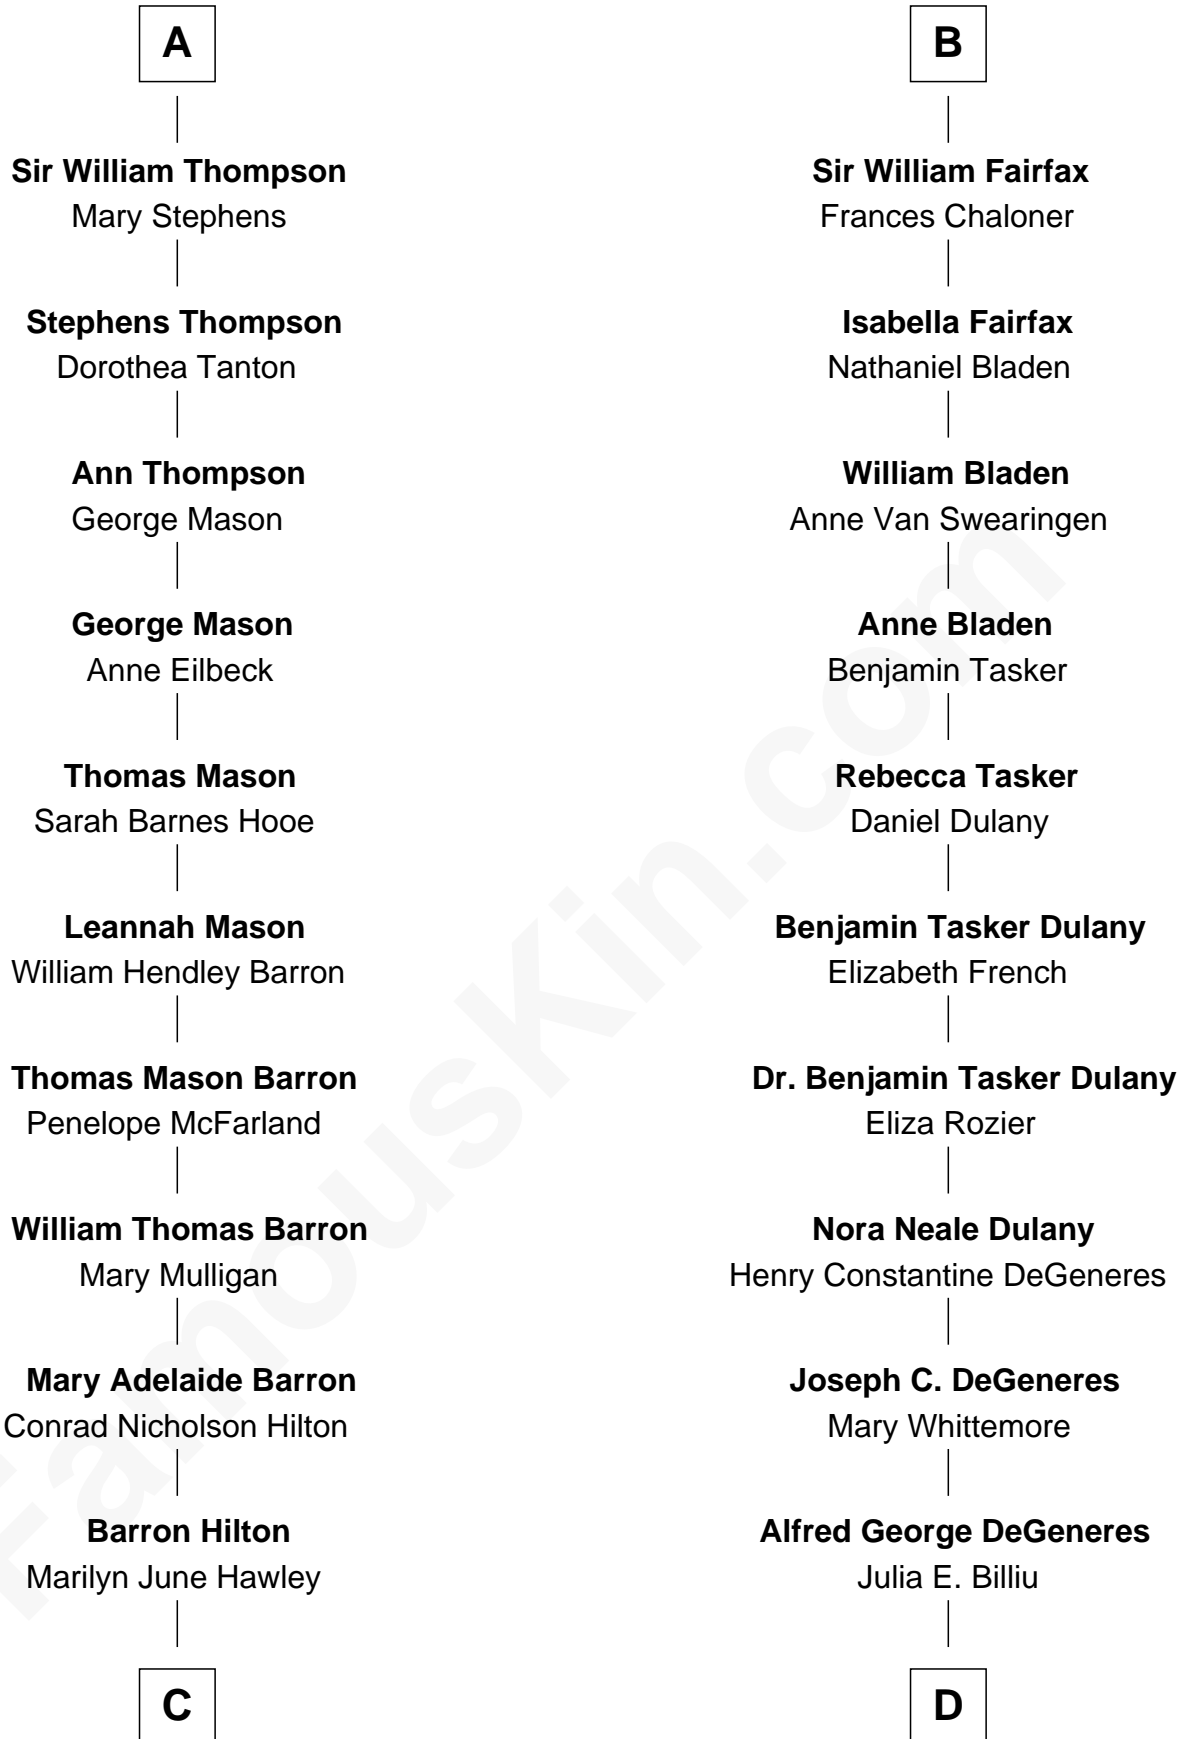

# FamousKin.com Relationship Chart of

**Paris Hilton**

*Socialite and TV Personality*

18th cousin 1 time removed of

**Ellen DeGeneres**

*Comedienne and TV Personality*

**Thomas Clifford**

Joan Dacre

**C**

**Richard Howard Hilton**  
Kathleen Elizabeth Avanzino

**Paris Hilton**  
*Socialite and TV Personality*

**D**

**Elliot Everett DeGeneres**  
Ruth Elodie Martin

**Elliot Everett DeGeneres**  
Betty Jane Pfeffer