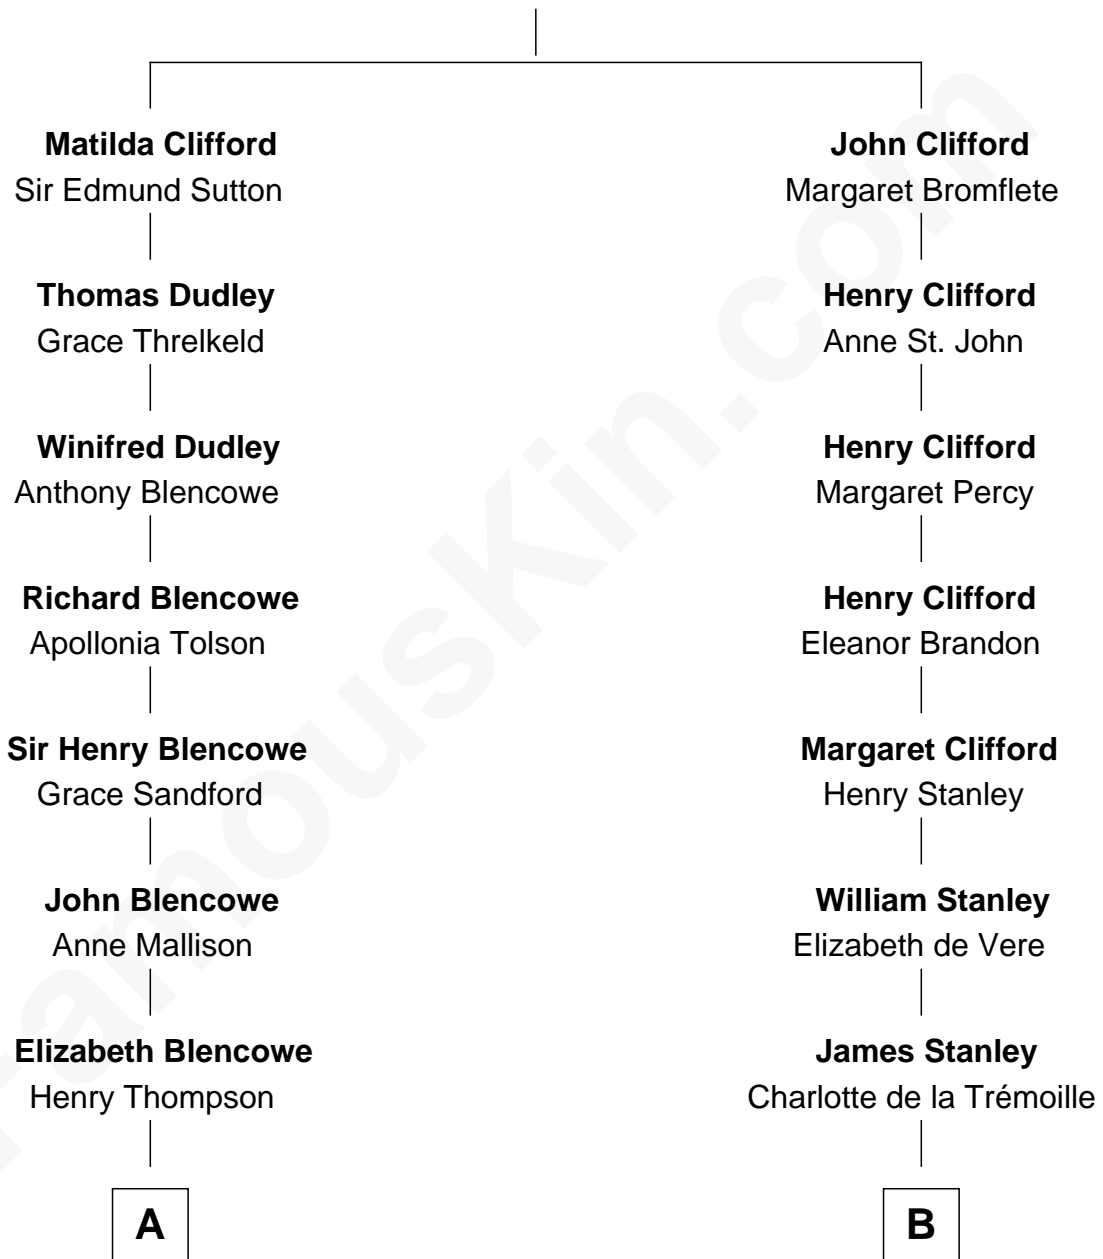

FamousKin.com Relationship Chart of

Paris Hilton

Socialite and TV Personality

17th cousin 1 time removed of

Guy Ritchie

British Filmmaker

Thomas Clifford

Joan Dacre

C

Richard Howard Hilton
Kathleen Elizabeth Avanzino

Paris Hilton
Socialite and TV Personality

FamousKin.com