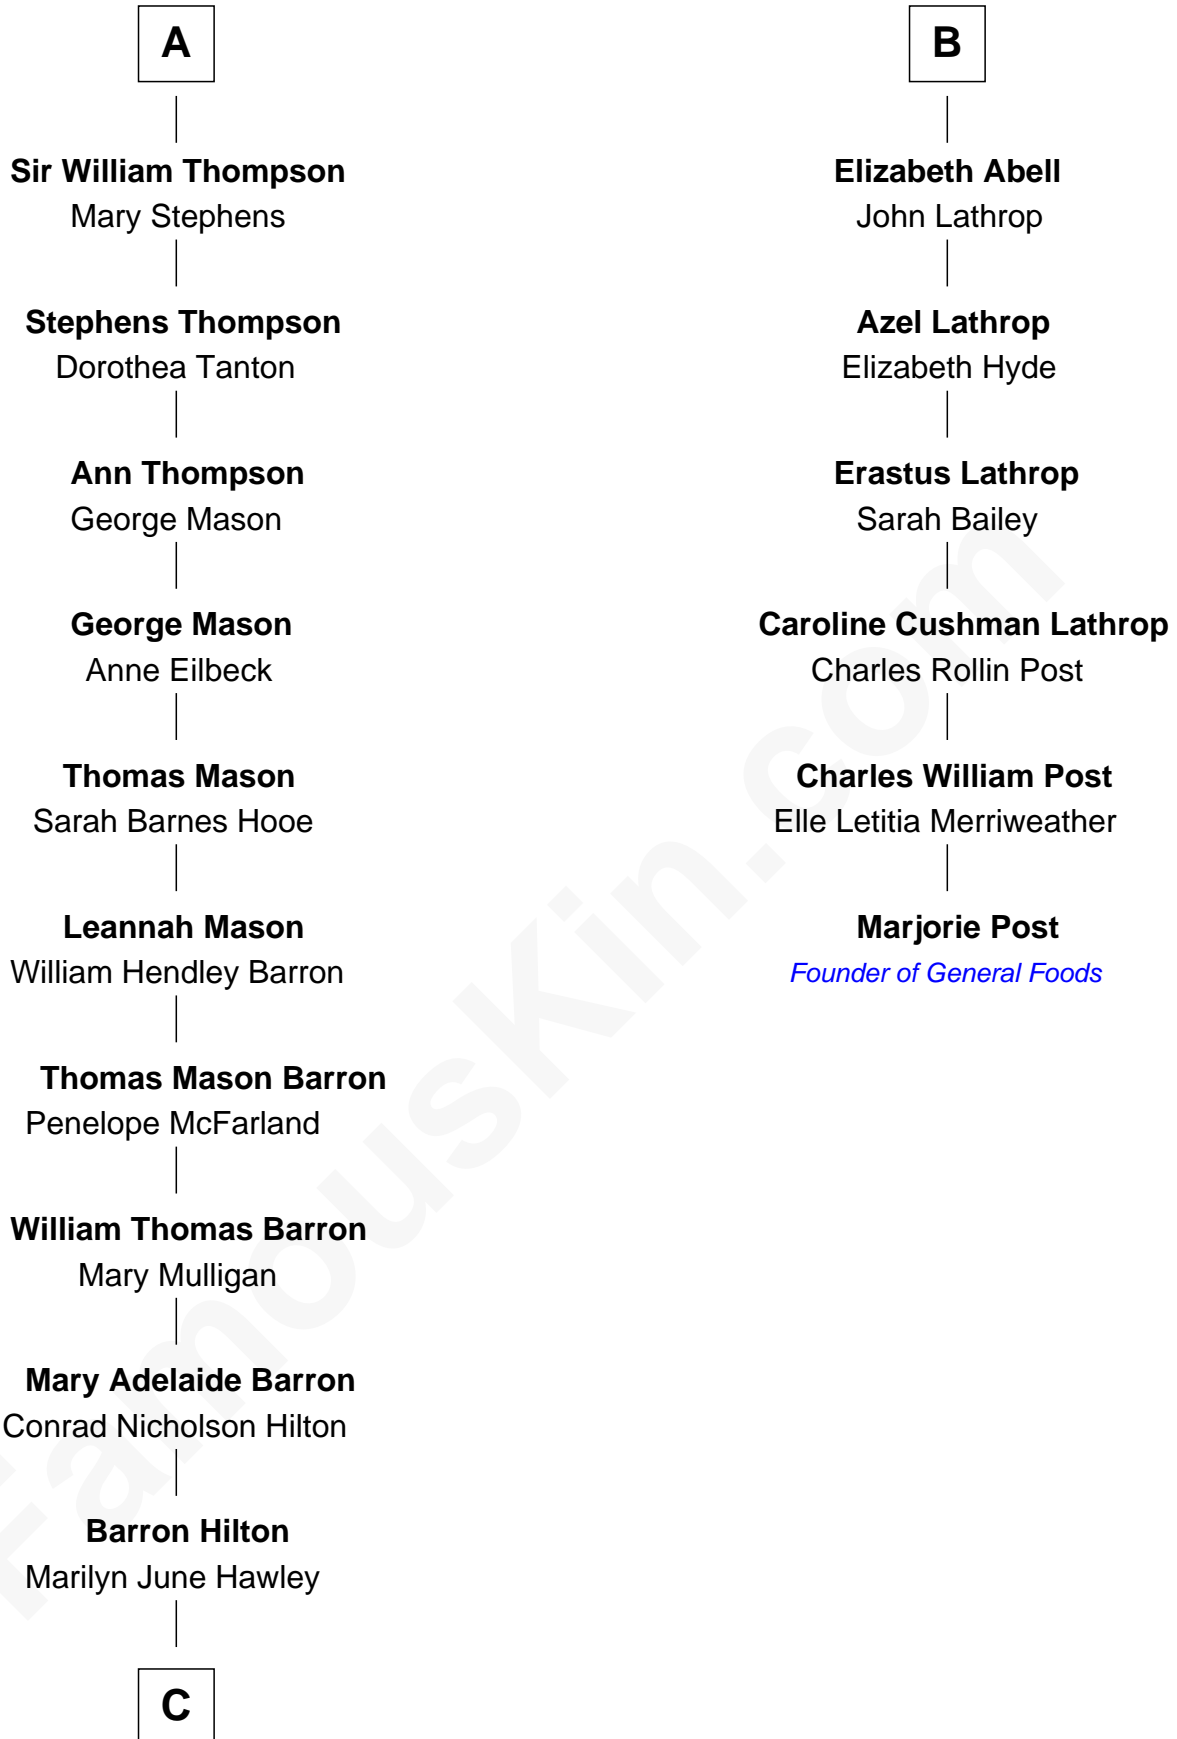

FamousKin.com

Relationship Chart of

Paris Hilton

Socialite and TV Personality

12th cousin 6 times removed of

Marjorie Post

Founder of General Foods

C

Richard Howard Hilton
Kathleen Elizabeth Avanzino

Paris Hilton
Socialite and TV Personality

FamousKin.com