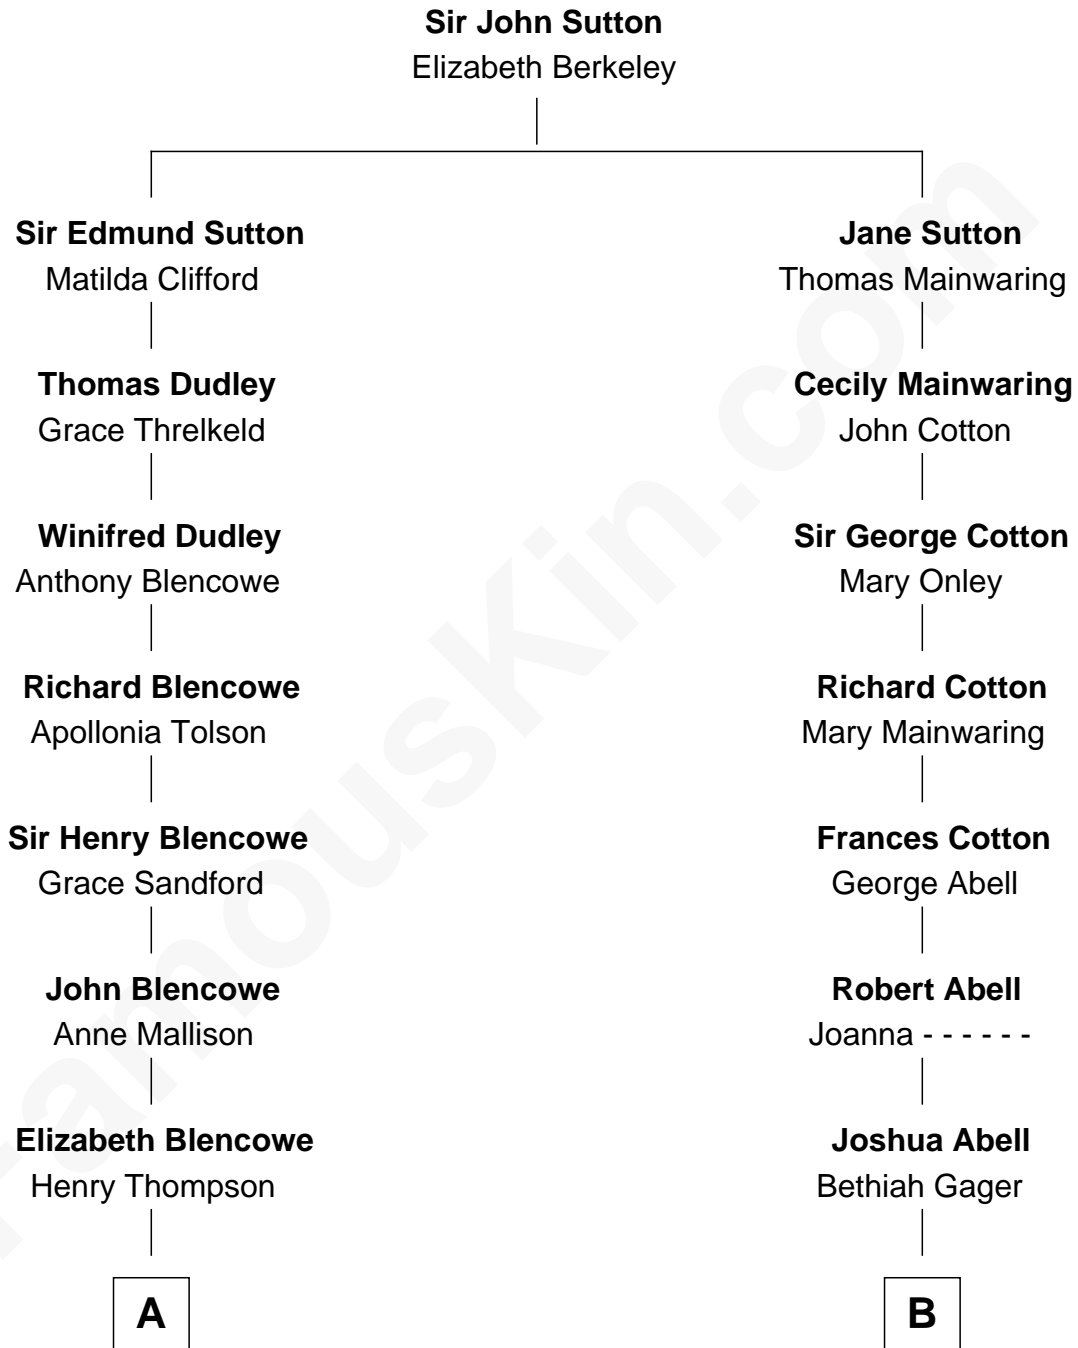

FamousKin.com

Relationship Chart of

Paris Hilton

Socialite and TV Personality

12th cousin 6 times removed of

Marjorie Post

Founder of General Foods

C