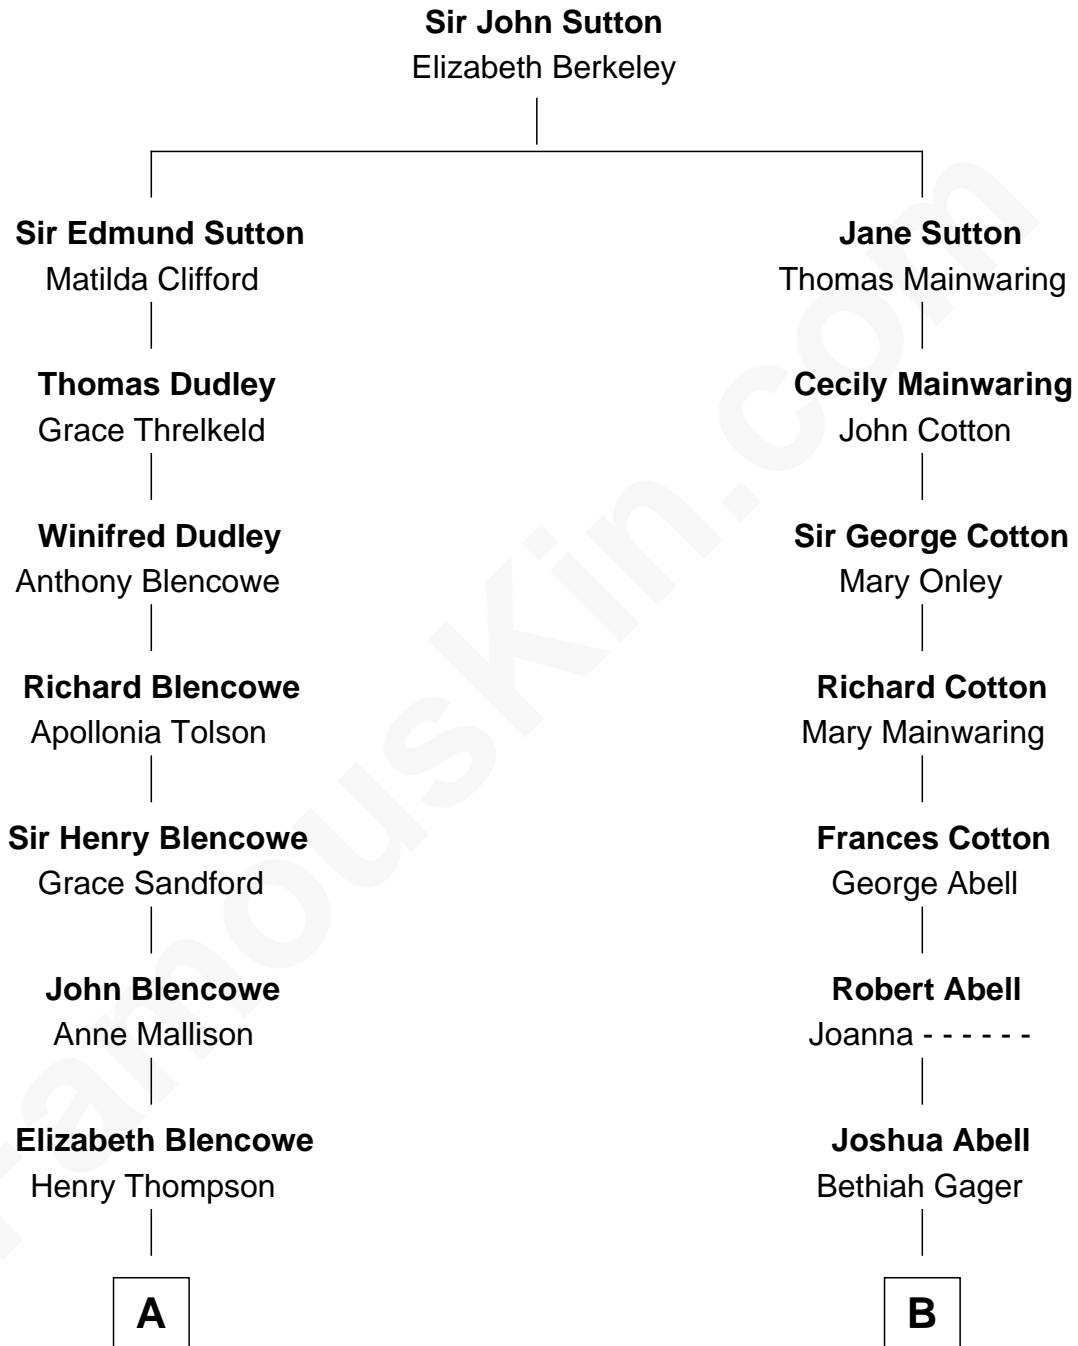

## Relationship Chart of

### Paris Hilton

*Socialite and TV Personality*

11th cousin 7 times removed of

**C. W. Post**

*Founder of Post Cereals*

C

Richard Howard Hilton  
Kathleen Elizabeth Avanzino

Paris Hilton  
*Socialite and TV Personality*