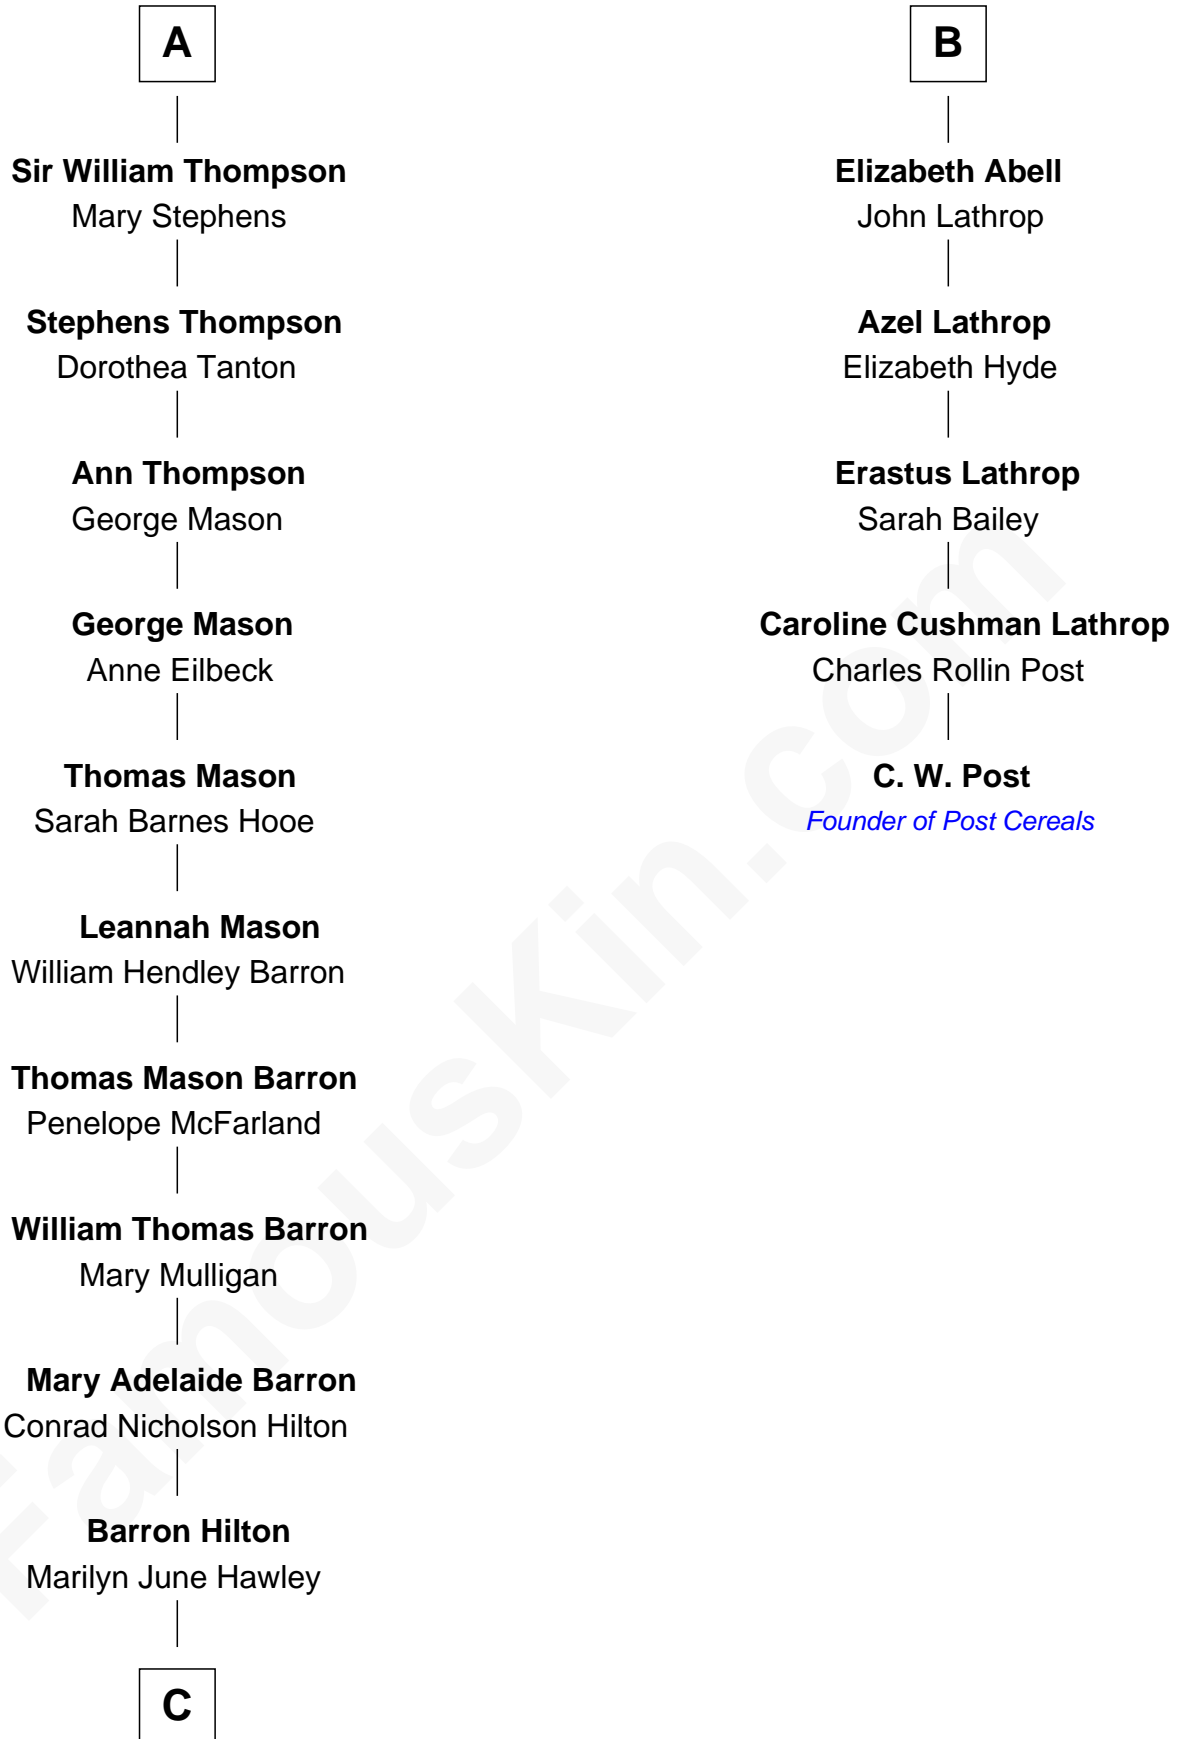

## Relationship Chart of

### Paris Hilton

*Socialite and TV Personality*

11th cousin 7 times removed of

**C. W. Post**

*Founder of Post Cereals*

C

Richard Howard Hilton  
Kathleen Elizabeth Avanzino

Paris Hilton  
*Socialite and TV Personality*