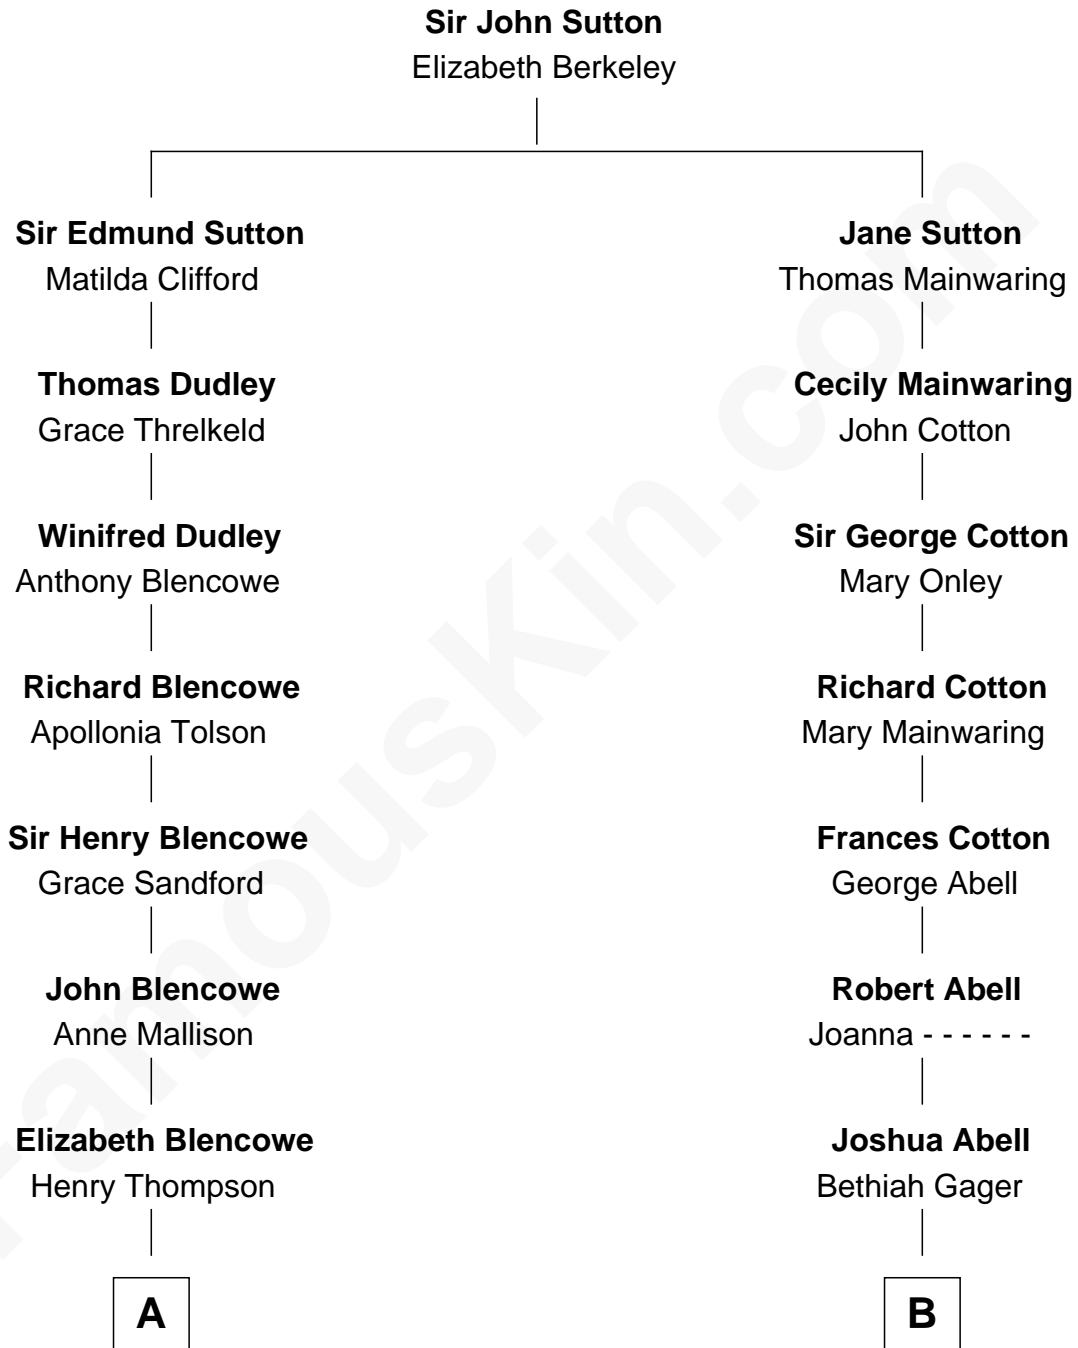

FamousKin.com

Relationship Chart of Paris Hilton

Socialite and TV Personality

16th cousin 2 times removed of

Adlai Stevenson III

U.S. Senator from Illinois

C

Richard Howard Hilton
Kathleen Elizabeth Avanzino