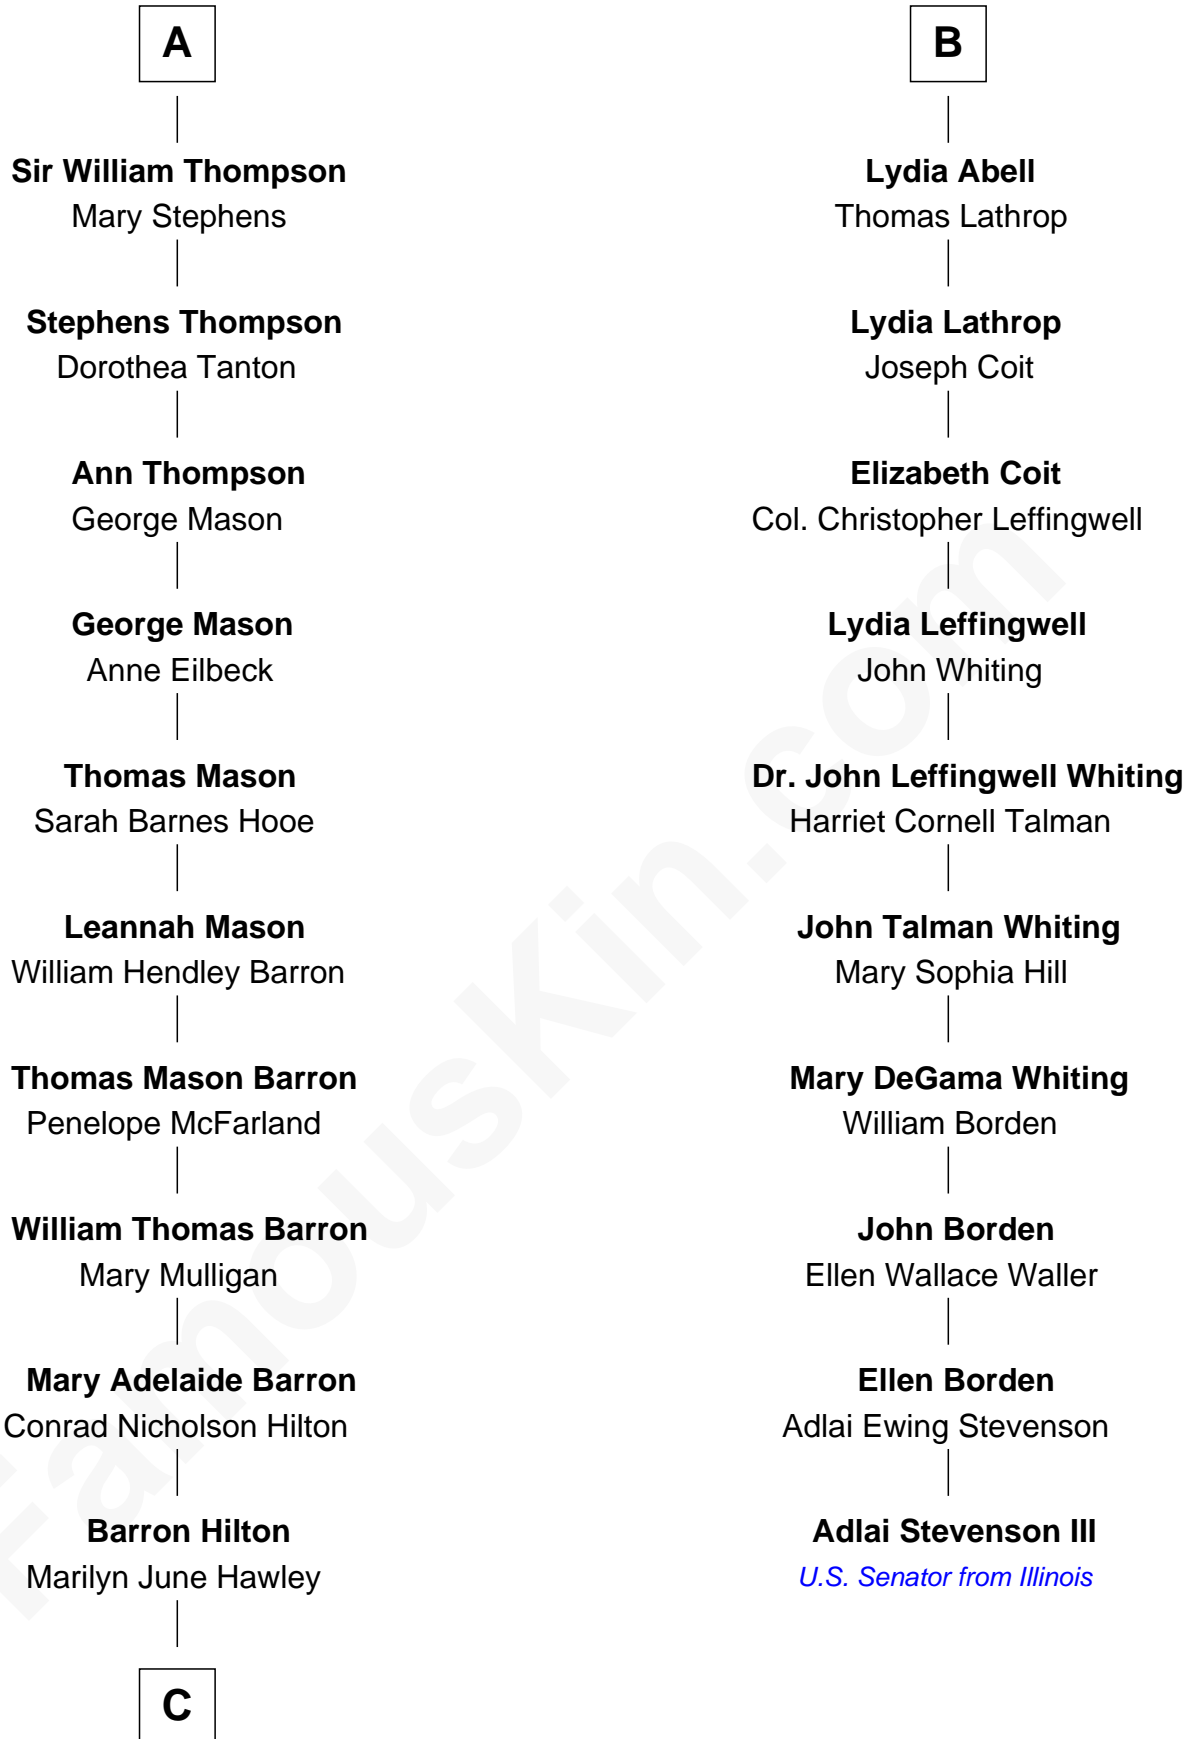

FamousKin.com

Relationship Chart of Paris Hilton

Socialite and TV Personality

16th cousin 2 times removed of

Adlai Stevenson III

U.S. Senator from Illinois

C

Richard Howard Hilton
Kathleen Elizabeth Avanzino