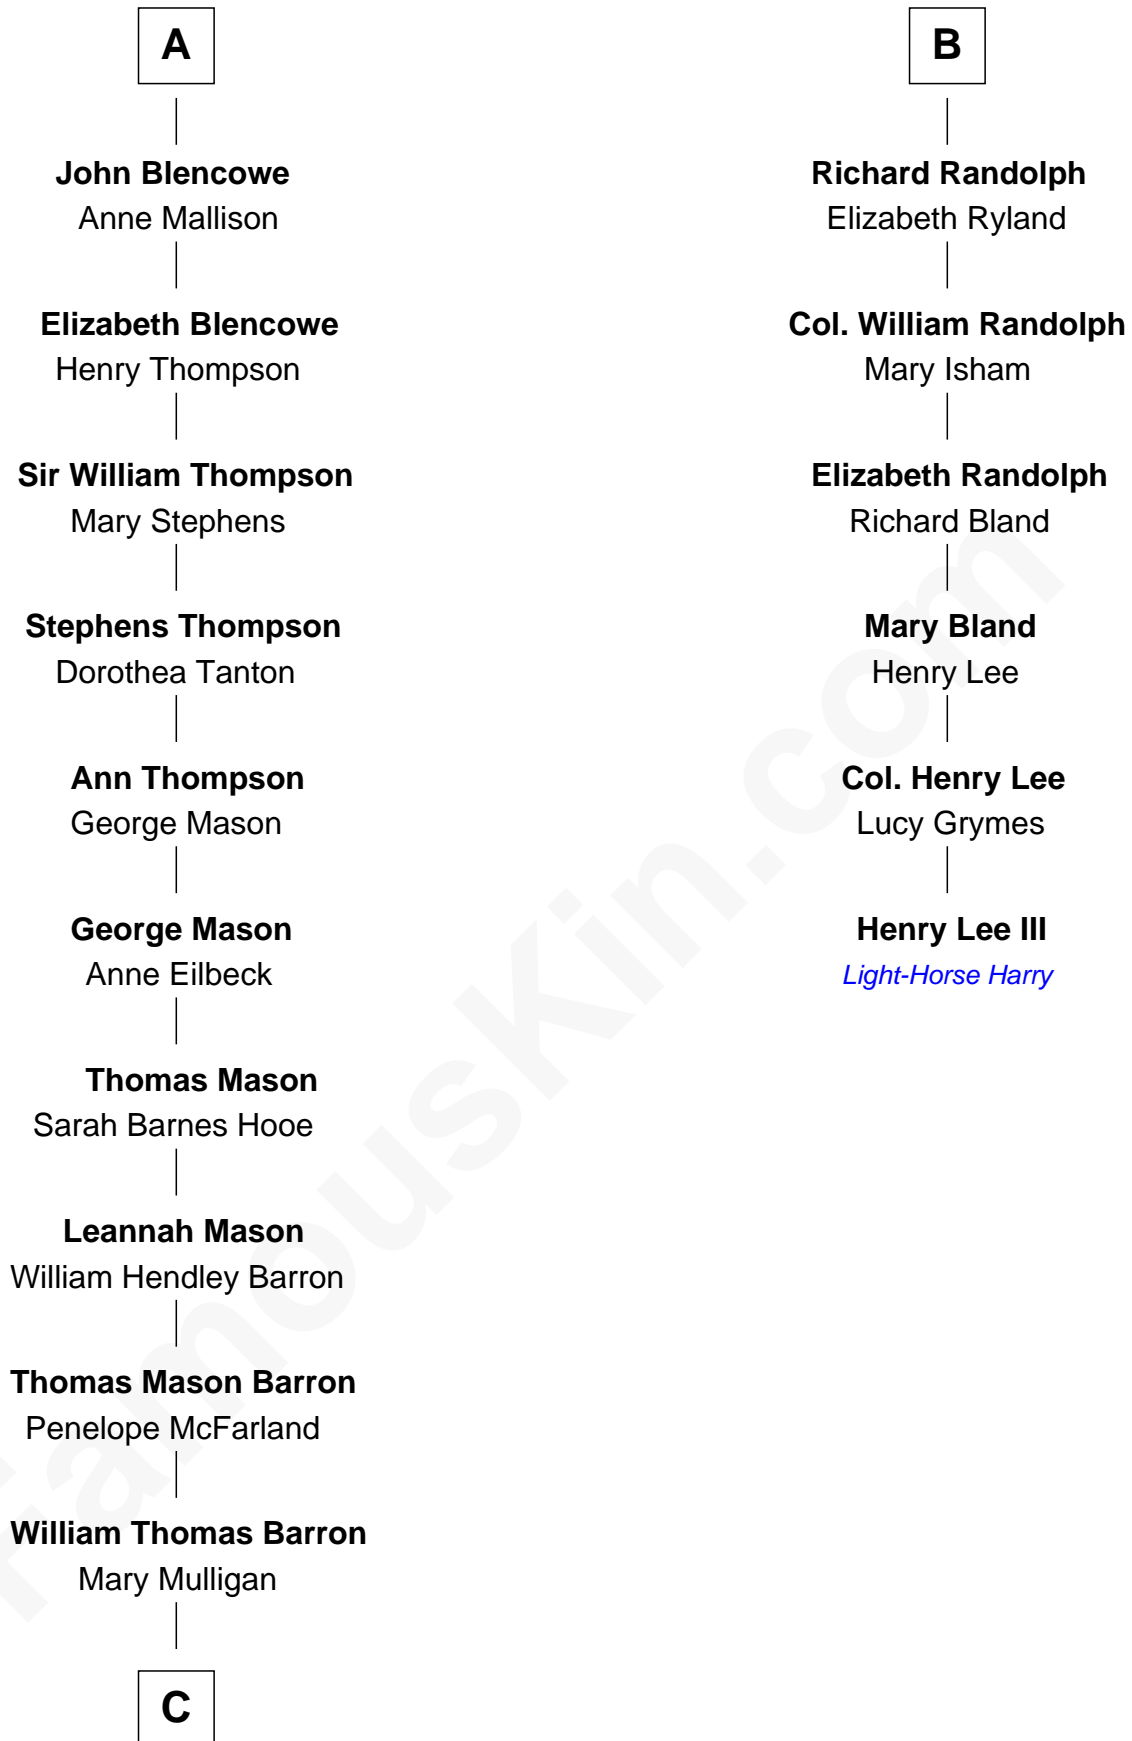

FamousKin.com Relationship Chart of

Paris Hilton

Socialite and TV Personality

12th cousin 8 times removed of

Henry Lee III

9th Governor of Virginia

C

—
Mary Adelaide Barron
Conrad Nicholson Hilton