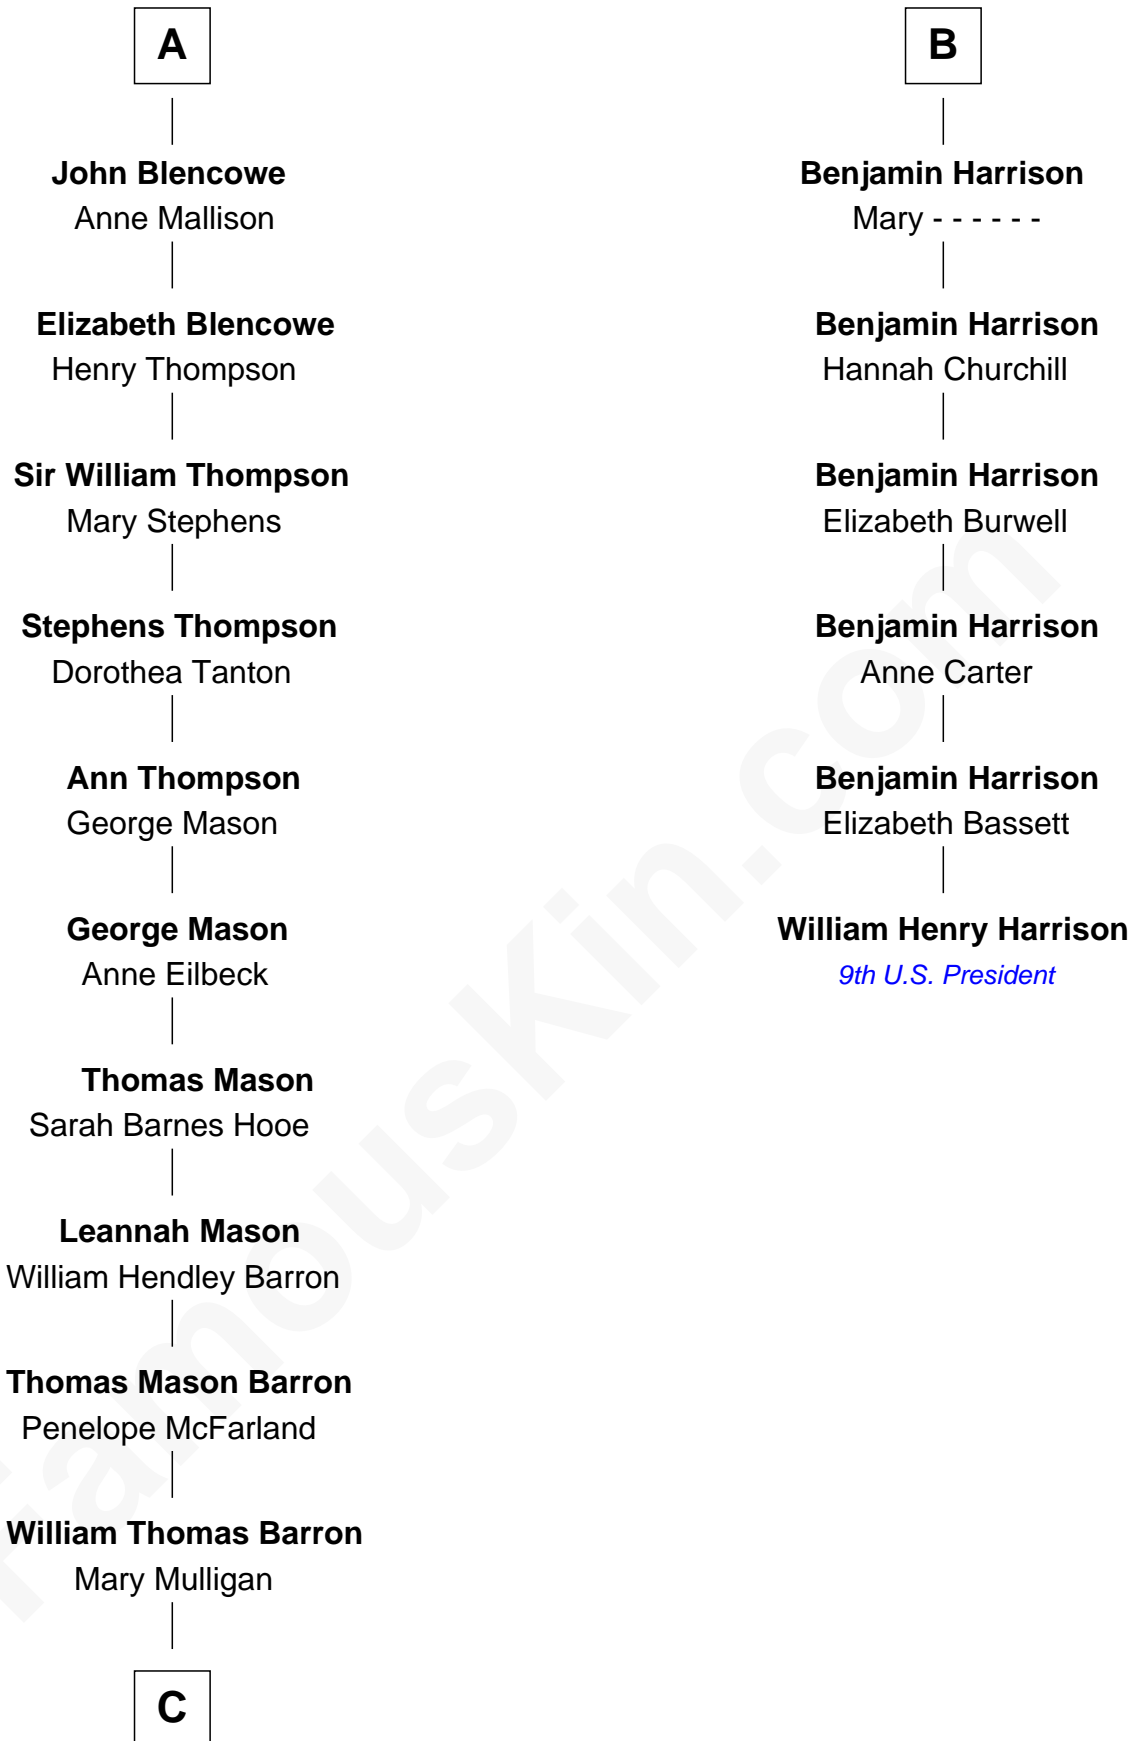

## Relationship Chart of

### Paris Hilton

*Socialite and TV Personality*

12th cousin 8 times removed of

### William Henry Harrison

*9th U.S. President*

**C**

—  
**Mary Adelaide Barron**  
Conrad Nicholson Hilton

—  
**Barron Hilton**  
Marilyn June Hawley

—  
**Richard Howard Hilton**  
Kathleen Elizabeth Avanzino